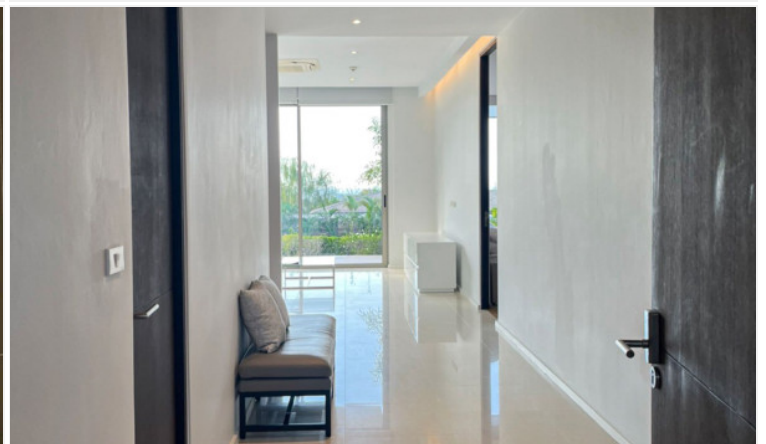

Bangsaray Heights - 2 Bed 2 Bath with Private Garden

Pattaya, Bang Saray, Thailand

Reference: 11300

฿19,800,000

2 Bedrooms

2 Bathrooms

Condo

Property Description

Bangsaray Heights is a condominium developed by Sunplay Asia, consisting of three 6-story buildings with approximately 44 residential units. It is nestled and designed among the beautiful tropical garden, emphasizing the ultimate in freedom, comfort, and privacy. The project is surrounded by low rolling hills and just 4 kilometers away from Bangsaray Beach. Offers the full range of facilities including 5-star concierge service, restaurants, spa, fitness & recreation, tennis courses, yoga, library, space, swimming pool, and others.

Photo Gallery

Property Details

- **Property Type:** Condo
- **Location:** Pattaya, Bang Saray, Thailand
- **Internal Area:** 237.3m²
- **Land Area:** 8214m²
- **Price:** **฿19,800,000**
- **Bedrooms:** 2
- **Bathrooms:** 2