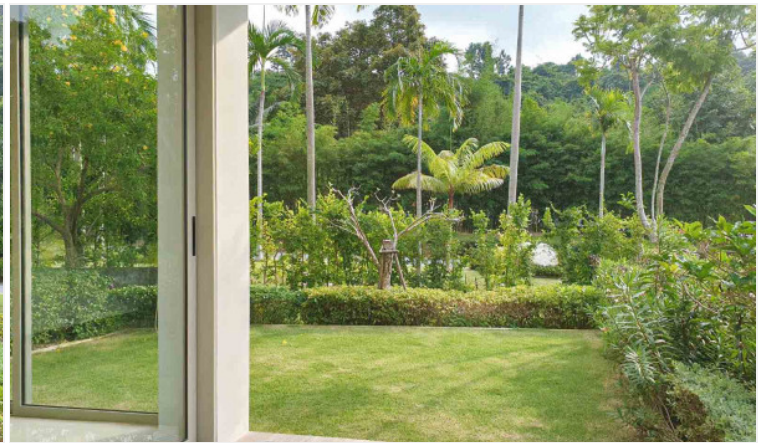

# Property Description

---

Bangsaray Heights is a condominium developed by Sunplay Asia, consisting of three 6-story buildings with approximately 44 residential units. It is nestled and designed among the beautiful tropical garden, emphasizing the ultimate in freedom, comfort, and privacy. The project is surrounded by low rolling hills and just 4 kilometers away from Bangsaray Beach. Offers the full range of facilities including 5-star concierge service, restaurants, spa, fitness & recreation, tennis courses, yoga, library, space, swimming pool, and others.

# Photo Gallery

---