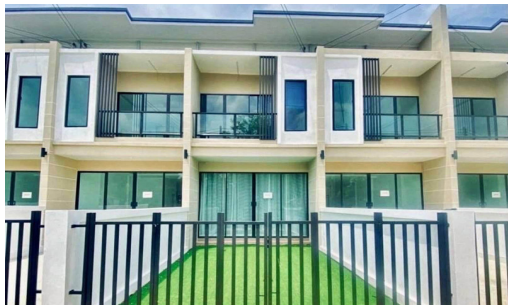

Baan Submongkol - Townhome 2 Bed 2 Bath

Pattaya, East Pattaya, Thailand

Reference: 8418

฿2,390,000

2 Bedrooms

2 Bathrooms

Villa

Property Description

The last 2 units of Baan Submongkol, a 2-story townhome located in Nong Pla Lai, East Pattaya. It is suitable for a small family with 2 bedrooms and 2 bathrooms on an area of 21 sqw. (84 sqm.). Its location is convenient for your communication as it is close to the motorway, and also to Pattaya City and other attractions with just a short drive.

Photo Gallery

Property Details

- **Property Type:** Villa
- **Location:** Pattaya, East Pattaya, Thailand
- **Internal Area:** m²
- **Land Area:** 84m²
- **Price:** ฿2,390,000
- **Bedrooms:** 2
- **Bathrooms:** 2