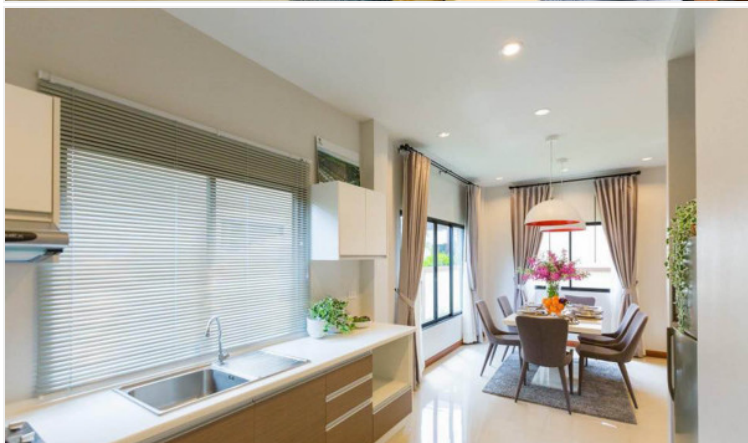

Property Description

Baan Sirin Pattaya is a detached house project consisting of one-story and two-story types. The house is designed in Thai-Bali style and built on a large plot to meet your maximum living. The project is located in East Pattaya, close to the Motorway which is a convenient way to Bangkok, Rayong, and U-tapao airport. In addition, a communal garden, swimming pool, and fitness center are provided as key features.

Photo Gallery