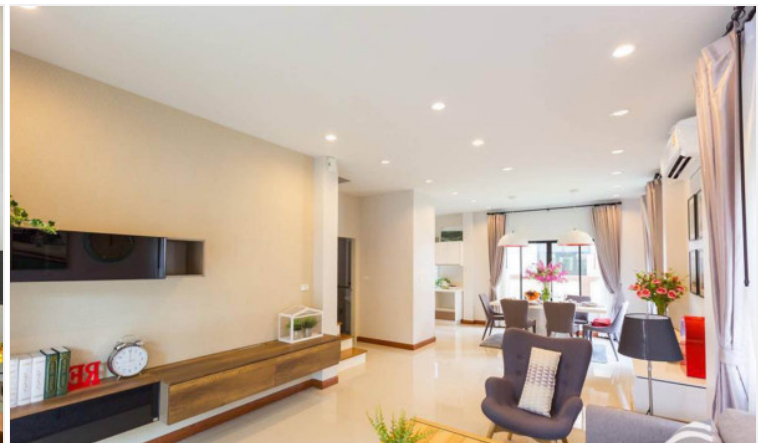

# Baan Sirin Pattaya - 3 Bed 3 Bath

Pattaya, East Pattaya, Thailand

Reference: 7775

# Property Description

---

Baan Sirin Pattaya is a detached house project consisting of one-story and two-story types. The house is designed in Thai-Bali style and built on a large plot to meet your maximum living. The project is located in East Pattaya, close to the Motorway which is a convenient way to Bangkok, Rayong, and U-tapao airport. In addition, a communal garden, swimming pool, and fitness center are provided as key features.

# Photo Gallery

---