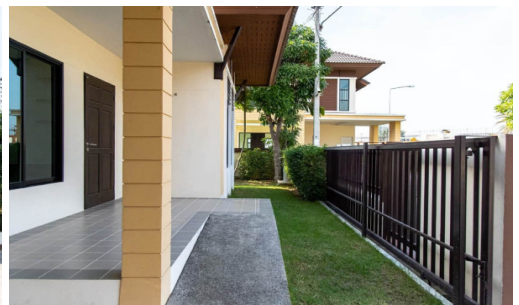

Baan Sirin Pattaya - 3 Bed 2 Bath

Pattaya, East Pattaya, Thailand

Reference: 7773

฿5,900,000

3 Bedrooms

2 Bathrooms

Villa

Property Description

Baan Sirin Pattaya is a detached house project consisting of one-story and two-story types. The house is designed in Thai-Bali style and built on a large plot to meet your maximum living. The project is located in East Pattaya, close to the Motorway which is a convenient way to Bangkok, Rayong, and U-tapao airport. In addition, a communal garden, swimming pool, and fitness center are provided as key features.

Photo Gallery

Property Details

- **Property Type:** Villa
- **Location:** Pattaya, East Pattaya, Thailand
- **Internal Area:** 132m²
- **Land Area:** 280m²
- **Price:** ฿5,900,000
- **Bedrooms:** 3
- **Bathrooms:** 2