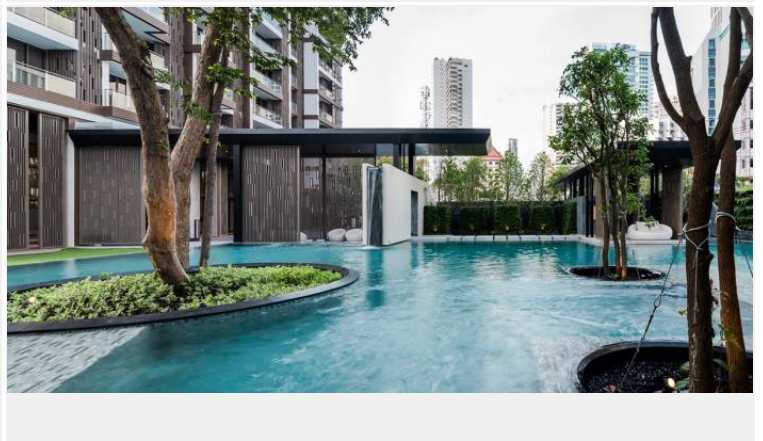

For more information, or to schedule a viewing, please contact Pearl Property at:

- Tel: +66-33-135-053
- Whatsapp: +66-33-135-053
- Line: @pearlproperty
- Email: info@pearlpropertypattaya.com

Photo Gallery