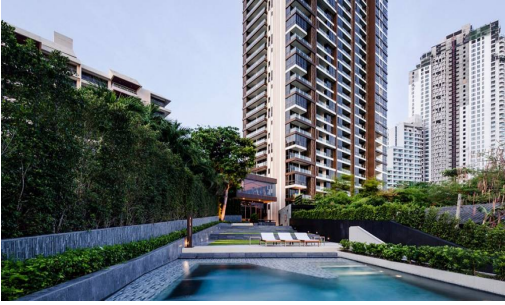

Baan Plai Haad - Pattaya

Pattaya, Bang Lamung, Thailand

Reference: 270

฿4,490,000

1 Bedrooms