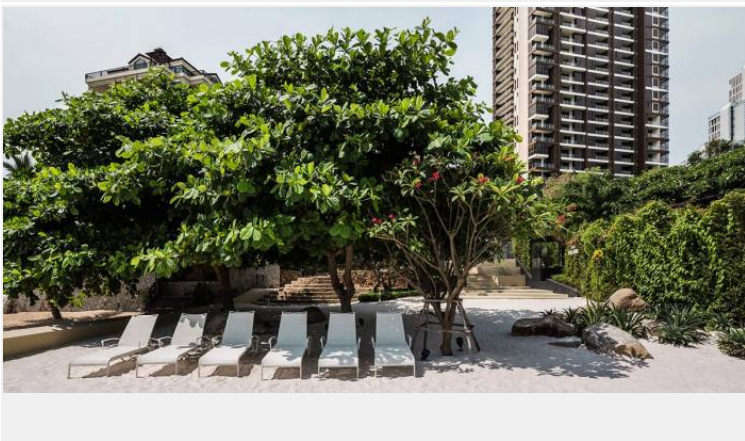

For more information, or to schedule a viewing, please contact Pearl Property at:

- Tel: +66-33-135-053
- Whatsapp: +66-33-135-053
- Line: @pearlproperty
- Email: info@pearlpropertypattaya.com

Photo Gallery