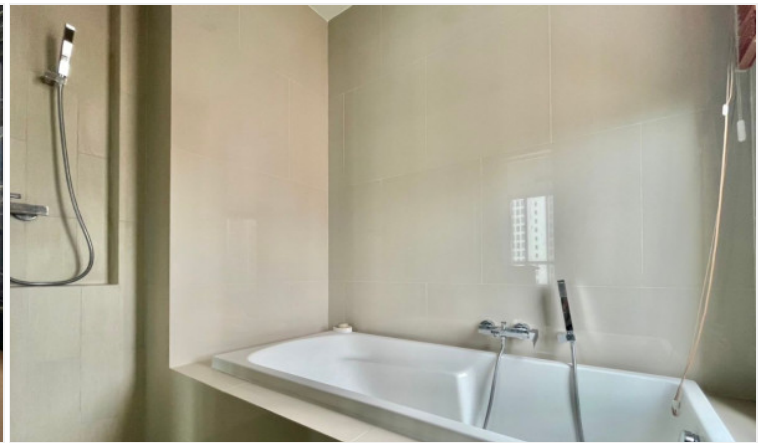

Baan Plai Haad - 2 Bed 2 Bath With Sea View (24th Floor)

Pattaya, Bang Lamung, Thailand

Reference: 22412

฿8,500,000

2 Bedrooms

2 Bathrooms

Condo

Property Description

Baan Plai Haad Resort Condominium by Sansiri consists of a building 31-story with a total of 353 units. The project is situated on Wong Amat Beach, the most peaceful and private beach in Pattaya, which has been specially designed for you to be at one with the breeze and the ocean waves. This 2 bedrooms 2 bathrooms unit is situated on the 24th floor offering 72 sqm. of living space. It comes fully furnished with European kitchen, a dining area and living area. Living your peaceful and modern life with a full range of facilities including a sea view swimming pool, fitness, community garden, steam room. This unit is for rent and for sale in Thai name.

Photo Gallery

Property Details

- **Property Type:** Condo
- **Location:** Pattaya, Bang Lamung, Thailand
- **Internal Area:** 72m²
- **Land Area:** 72m²
- **Price:** ฿8,500,000
- **Bedrooms:** 2
- **Bathrooms:** 2