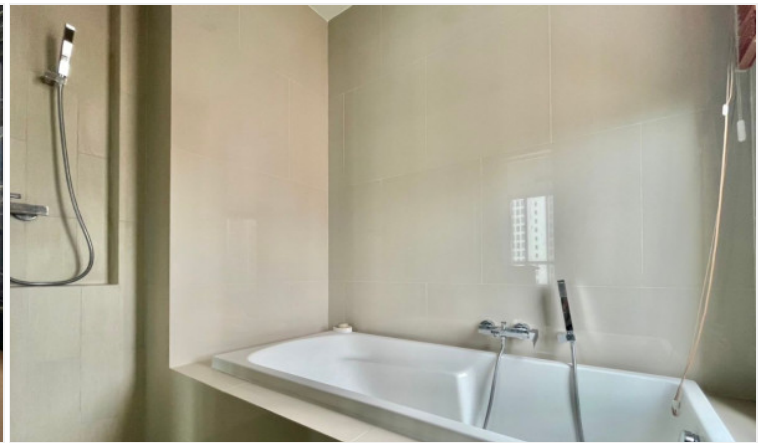

Baan Plai Haad - 2 Bed 2 Bath With Sea View (24th Floor)

Pattaya, Bang Lamung, Thailand

Reference: 22412

฿8,500,000

2 Bedrooms

2 Bathrooms

Condo

Property Description

Baan Plai Haad Resort Condominium by Sansiri consists of a building 31-story with a total of 353 units. The project is situated on Wong Amat Beach, the most peaceful and private beach in Pattaya, which has been specially designed for you to be at one with the breeze and the ocean waves. This 2 bedrooms 2 bathrooms unit is situated on the 24th floor offering 72 sqm. of living space. It comes fully furnished with European kitchen, a dining area and living area. Living your peaceful and modern life with a full range of facilities including a sea view swimming pool, fitness, community garden, steam room. This unit is for rent and for sale in Thai name.

Photo Gallery

Property Details

- **Property Type:** Condo
- **Location:** Pattaya, Bang Lamung, Thailand
- **Internal Area:** 72m²
- **Price:** ฿8,500,000
- **Bedrooms:** 2
- **Bathrooms:** 2

Property Features