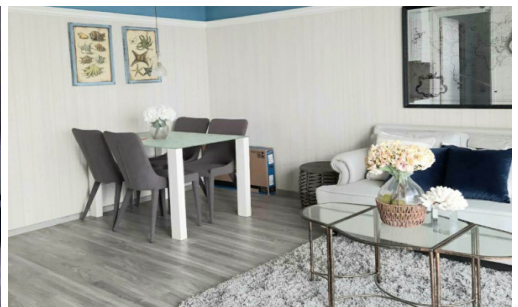

Baan Plai Haad - 1 Bed 1 Bath Sea View (31st floor)

Pattaya, Wong Amat, Thailand

Reference: 12040

฿7,390,000

Condo