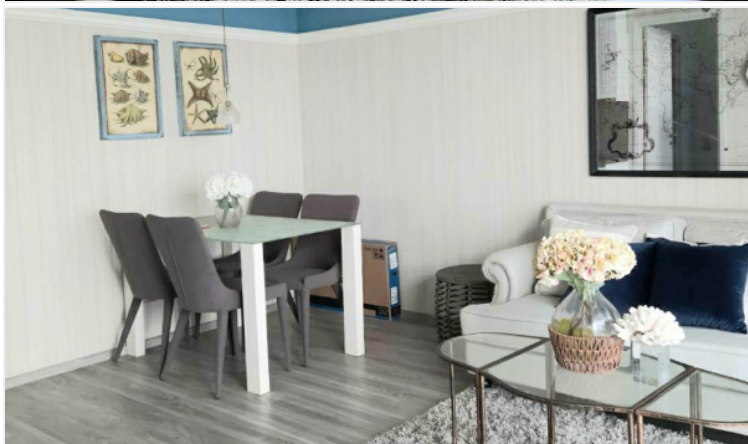

Property Description

Baan Plai Haad Resort Condominium by Sansiri consists of a building 31-story and a building 7-story with a total of 353 units. The project is situated on Wong Amat Beach, the most peaceful and private beach in Pattaya, which has been specially designed for you to be at one with the breeze and the ocean waves. This unit provides a fully furnished room of 55 sqm. with a stunning sea view on the 31st floor. Living your peaceful and modern life with a full range of facilities including a sea view swimming pool, fitness, community garden, steam room, and many more.

Photo Gallery