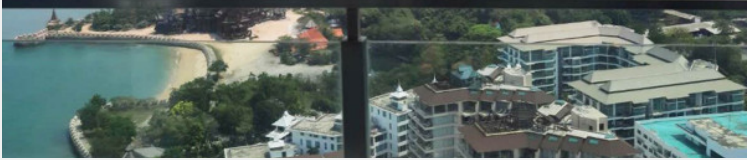

Baan Plai Haad - 1 Bed 1 Bath Sea View (31st floor)

Pattaya, Wong Amat, Thailand
Reference: 12040

฿7,390,000

1 Bedrooms

1 Bathrooms

Condo

Property Description

Baan Plai Haad Resort Condominium by Sansiri consists of a building 31-story and a building 7-story with a total of 353 units. The project is situated on Wong Amat Beach, the most peaceful and private beach in Pattaya, which has been specially designed for you to be at one with the breeze and the ocean waves. This unit provides a fully furnished room of 55 sqm. with a stunning sea view on the 31st floor. Living your peaceful and modern life with a full range of facilities including a sea view swimming pool, fitness, community garden, steam room, and many more.

Photo Gallery

Property Details

- **Property Type:** Condo
- **Location:** Pattaya, Wong Amat, Thailand
- **Internal Area:** 55.93m²
- **Land Area:** 0m²
- **Price:** ฿7,390,000
- **Bedrooms:** 1
- **Bathrooms:** 1