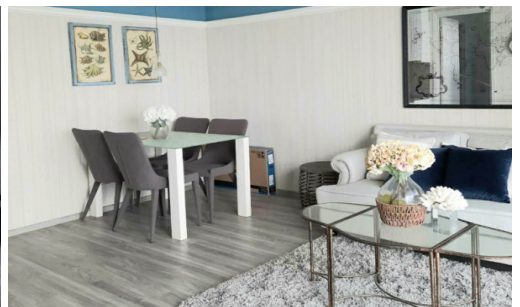

Baan Plai Haad - 1 Bed 1 Bath Sea View (31st floor)

Pattaya, Wong Amat, Thailand

Reference: 12040

฿7,390,000

Condo