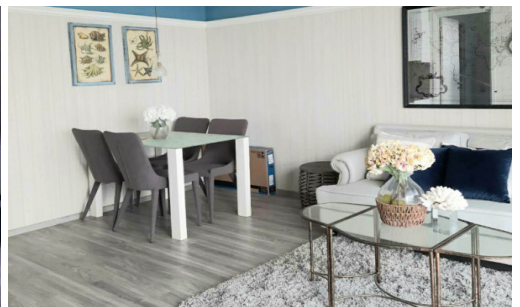

Baan Plai Haad - 1 Bed 1 Bath Sea View (31st floor)

Pattaya, Wong Amat, Thailand
Reference: 12040

฿7,390,000

1 Bedrooms

1 Bathrooms

Condo

Property Description

Baan Plai Haad Resort Condominium by Sansiri consists of a building 31-story and a building 7-story with a total of 353 units. The project is situated on Wong Amat Beach, the most peaceful and private beach in Pattaya, which has been specially designed for you to be at one with the breeze and the ocean waves. This unit provides a fully furnished room of 55 sqm. with a stunning sea view on the 31st floor. Living your peaceful and modern life with a full range of facilities including a sea view swimming pool, fitness, community garden, steam room, and many more.