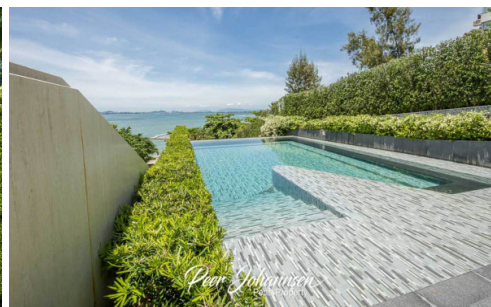

1 Bathrooms