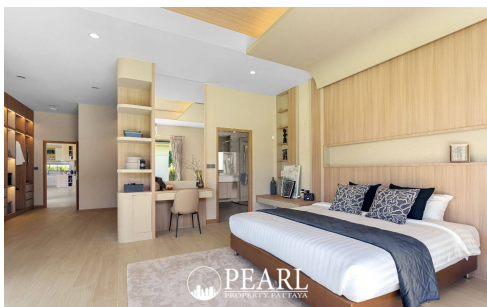

4 Bathrooms