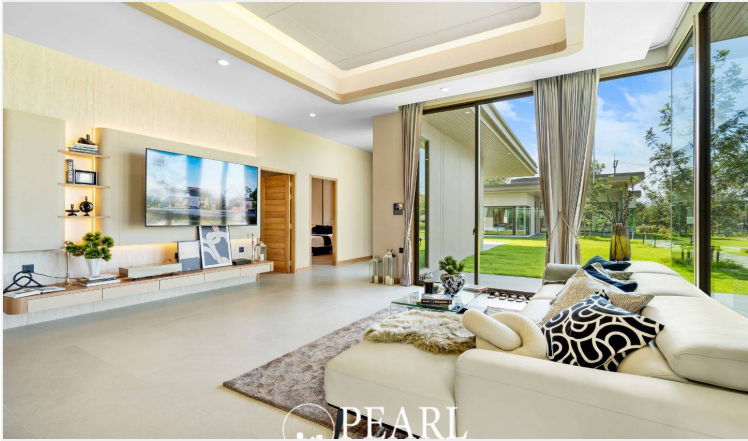

Photo Gallery