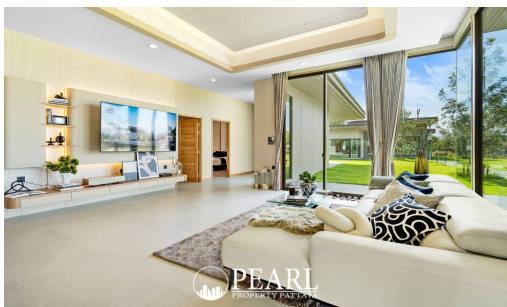

Baan Pattaya 7 (Ascent)- 4 Bed 4 Bath With Private Swimming Pool

Pattaya, Huay Yai, Thailand

Reference: 3206

฿17,000,000

4 Bedrooms