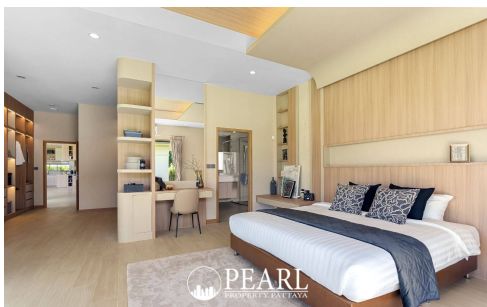

Baan Pattaya 7 (Ascent)- 4 Bed 4 Bath With Private Swimming Pool

Pattaya, Huay Yai, Thailand

Reference: 3206

฿17,000,000

4 Bedrooms

4 Bathrooms

Villa

Property Description

Welcome to Baan Pattaya7 Ascent, an exclusive and sophisticated villa project offering a premium living experience in the heart of the serene Huay Yai - Chak Nok area, just a short distance from Pattaya's lively attractions. Designed with modern tropical aesthetics, Baan Pattaya7 Ascent is a collection of 45 single-story villas, each featuring spacious layouts that blend luxury with comfort.

Every villa comes with 3 well-appointed bedrooms, 4 elegant bathrooms, and a private pool—ideal for those seeking a tranquil sanctuary in a beautiful environment. For larger families or those desiring extra space, we also offer a 4-bedroom, 4-bathroom villa type, providing even more room for relaxation and entertainment.