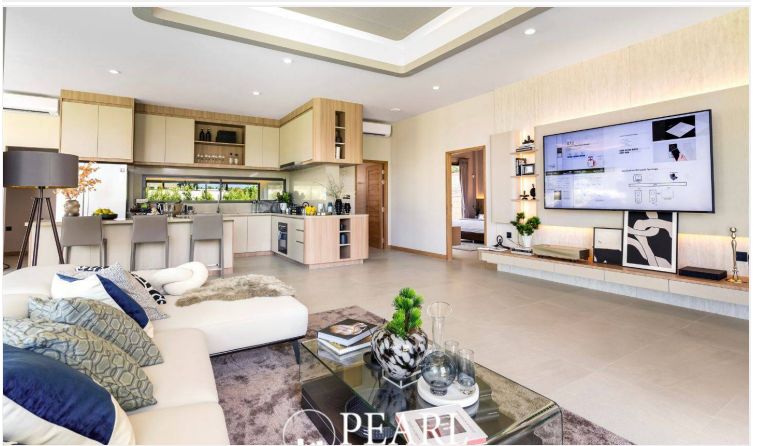

Photo Gallery