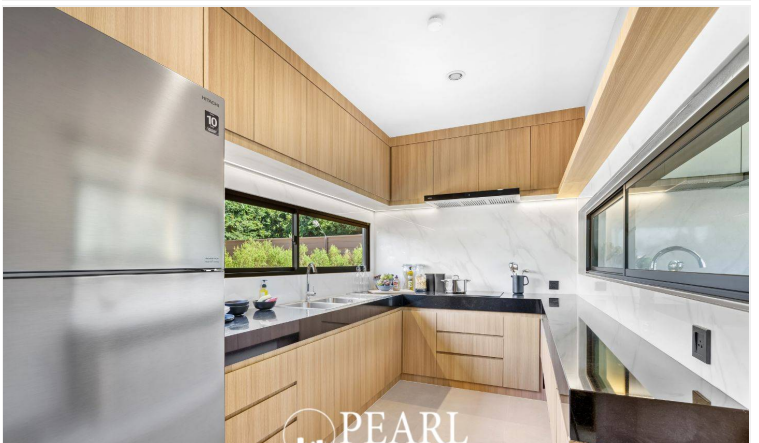

Photo Gallery