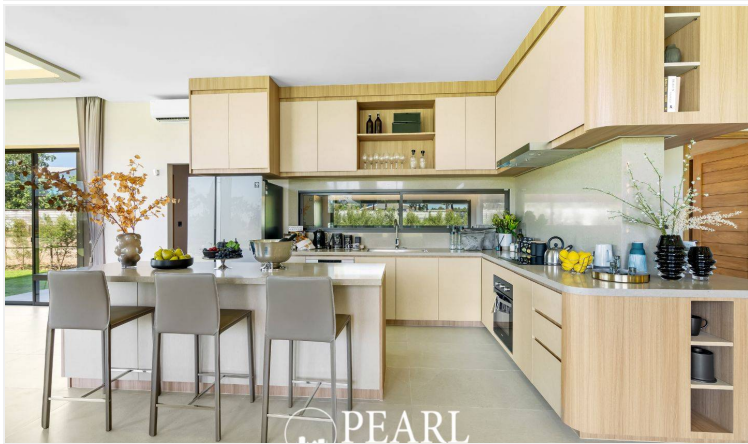

Photo Gallery