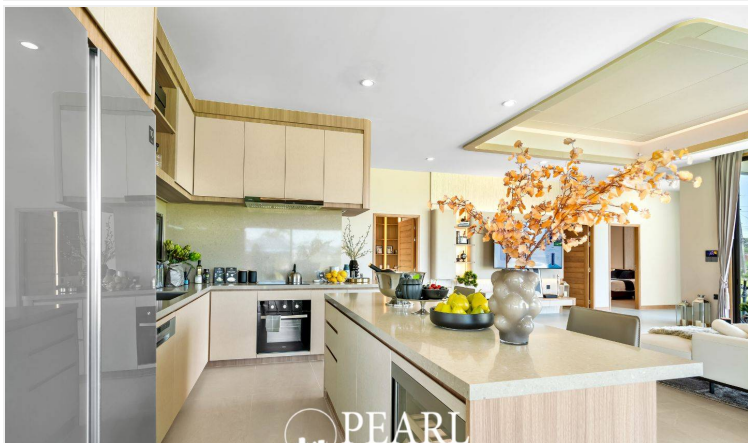

Photo Gallery