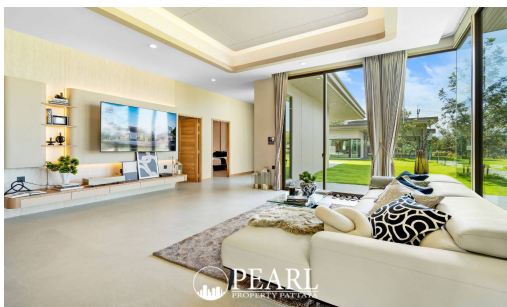

Baan Pattaya 7 (Ascent)- 4 Bed 4 Bath With Private Swimming Pool

Muang Pattaya, Huay Yai, Thailand

Reference: 3206

฿17,024,500

4 Bedrooms