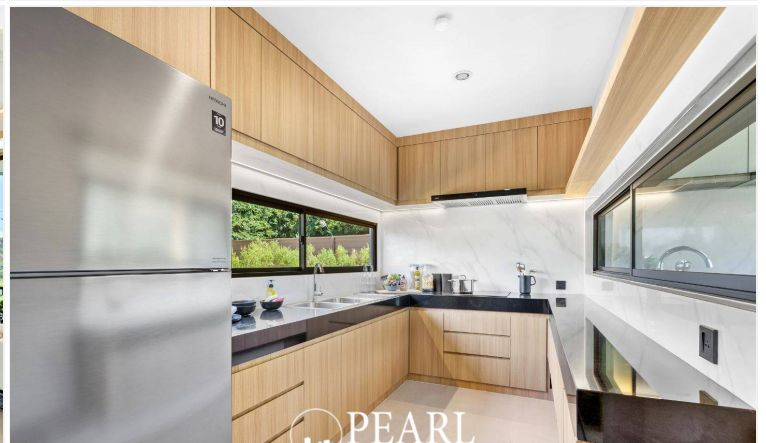

Photo Gallery