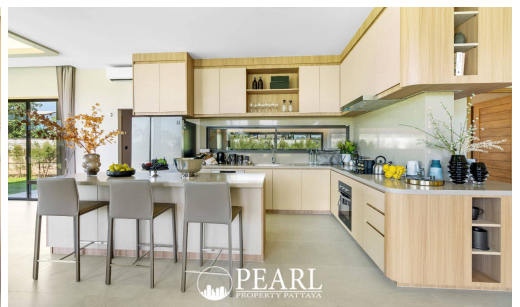

Baan Pattaya 7 (Ascent)- 4 Bed 4 Bath With Private Swimming Pool

Pattaya, Huay Yai, Thailand

Reference: 3206

฿17,000,000

Villa