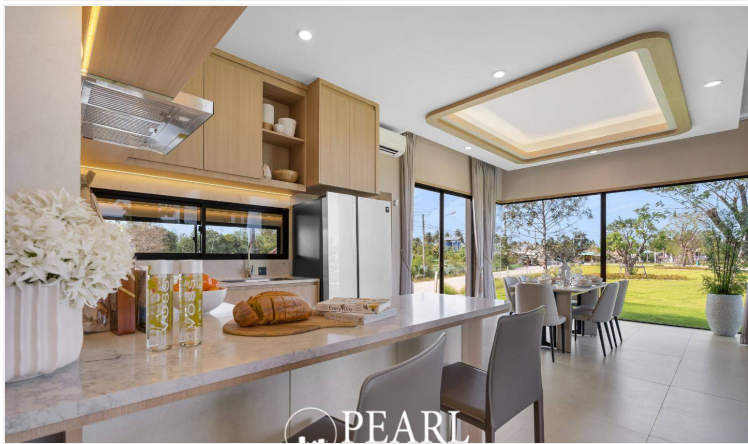

Photo Gallery