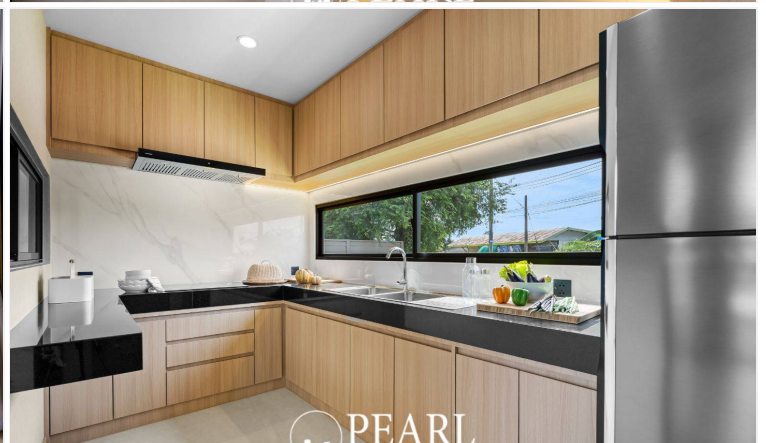

Photo Gallery