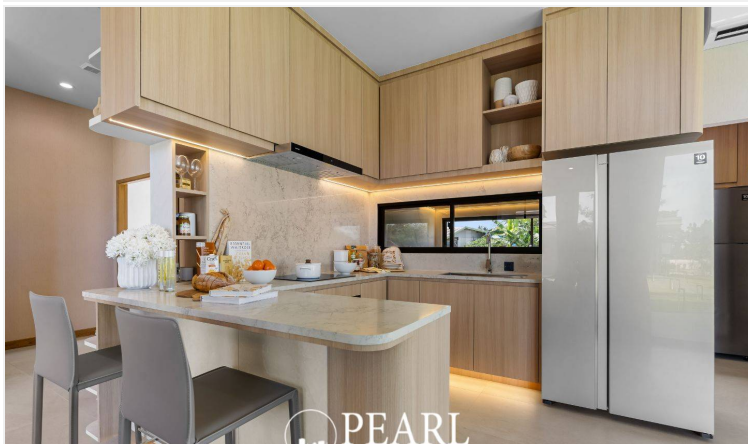

Photo Gallery