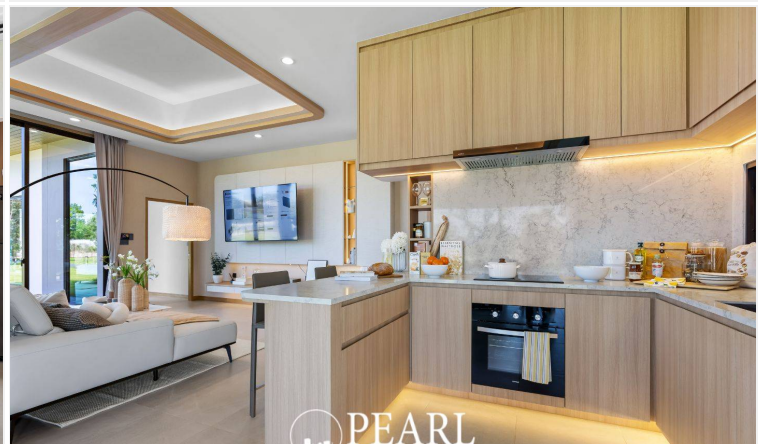

Photo Gallery