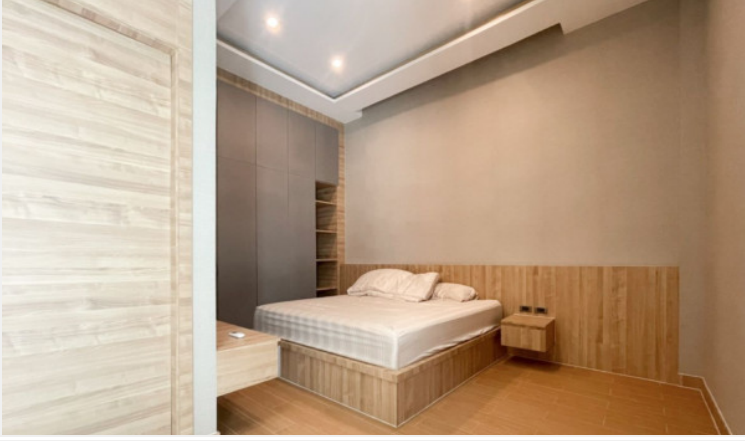

Baan Mea 2 - Pool Villa For Rent 3 Bed 4 Bath

Pattaya, East Pattaya, Thailand

Reference: 21071

฿50,000 per month

3 Bedrooms

4 Bathrooms

Villa

Property Description

Baan Mae 2 located in Toongklom-Talman 20, East Pattaya area. with the city centre being within 15 minutes and Huay Yai less than 10 minutes away. This house is featuring 3 bedrooms and 4 bathrooms sitting on a plot land of 80 Sq.wah and 109 Sqm. of living space with a private swimming pool. It comes fully furnished with a modern kitchen, very spacious living room, dining area and carpark.

Photo Gallery

Property Details

- **Property Type:** Villa
- **Location:** Pattaya, East Pattaya, Thailand
- **Internal Area:** 109m²
- **Land Area:** 320m²
- **Price:** ~~฿~~**50,000 per month**
- **Bedrooms:** 3
- **Bathrooms:** 4