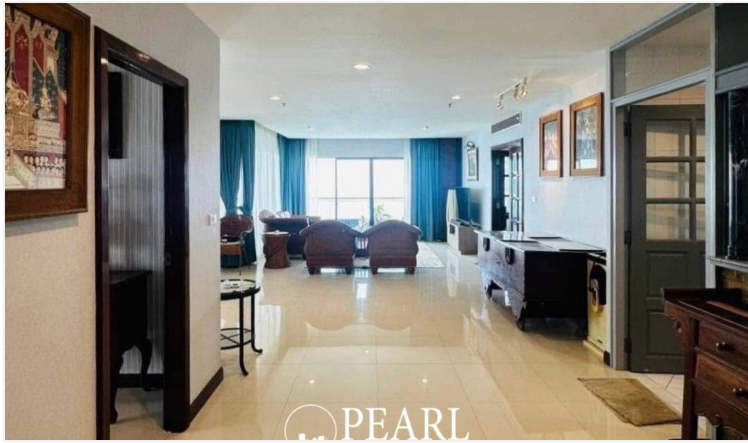

# Baan Haad Uthong Condominium - 2 Bed 3 Bath (21th Floor) With Sea View

Pattaya, Pratumnak, Thailand  
Reference: 2887

# Property Description

---

Welcome to Baan Haad Uthong Condominium Pattaya  
Luxury Living by the Sea

Baan Haad Uthong Condominium offers a perfect blend of comfort and convenience, located just steps from Pattaya Beach. This modern property features stylish one- and two-bedroom units with spacious layouts and stunning views. With easy access to Pattaya's attractions, including beaches, shopping, dining, and nightlife, it's ideal for both relaxation and entertainment. Enjoy top-notch amenities such as an infinity pool, fitness center, 24-hour security, and direct beach access. Whether you're looking for a holiday home or an investment opportunity, Baan Haad Uthong is the perfect choice in Pattaya. This spacious 2-bedroom, 3-bathroom apartment offers 252 sq.m of beautifully designed living space, large balcony with a stunning sea views. It features a fully equipped European kitchen, a comfortable dining area and a large living room.

# Photo Gallery

---