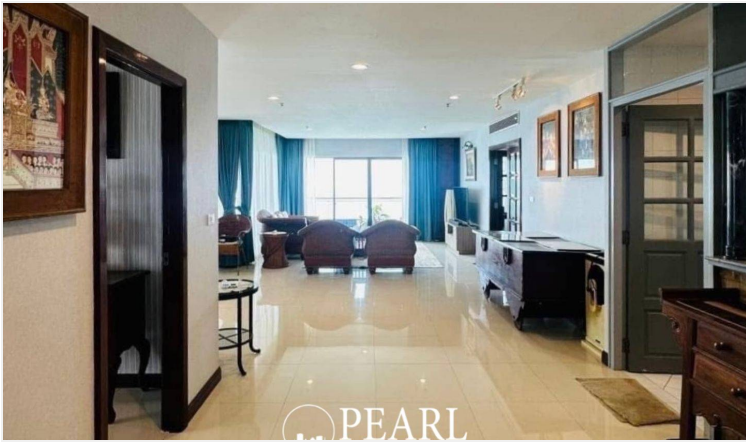

# Baan Haad Uthong Condominium - 2 Bed 3 Bath (21th Floor) With Sea View

Pattaya, Pratumnak, Thailand  
Reference: 2887

# Property Description

---

Welcome to Baan Haad Uthong Condominium Pattaya  
Luxury Living by the Sea

Baan Haad Uthong Condominium offers a perfect blend of comfort and convenience, located just steps from Pattaya Beach. This modern property features stylish one- and two-bedroom units with spacious layouts and stunning views. With easy access to Pattaya's attractions, including beaches, shopping, dining, and nightlife, it's ideal for both relaxation and entertainment. Enjoy top-notch amenities such as an infinity pool, fitness center, 24-hour security, and direct beach access. Whether you're looking for a holiday home or an investment opportunity, Baan Haad Uthong is the perfect choice in Pattaya. This spacious 2-bedroom, 3-bathroom apartment offers 252 sq.m of beautifully designed living space, large balcony with a stunning sea views. It features a fully equipped European kitchen, a comfortable dining area and a large living room.

# Photo Gallery

---