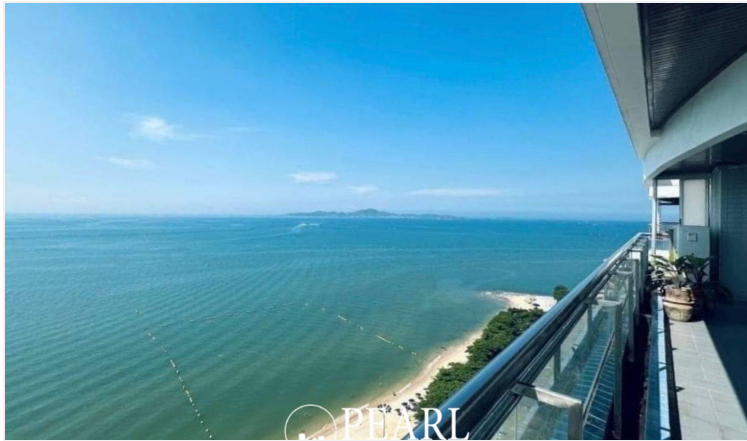

Property Description

Welcome to Baan Haad Uthong Condominium Pattaya
Luxury Living by the Sea

Baan Haad Uthong Condominium offers a perfect blend of comfort and convenience, located just steps from Pattaya Beach. This modern property features stylish one- and two-bedroom units with spacious layouts and stunning views. With easy access to Pattaya's attractions, including beaches, shopping, dining, and nightlife, it's ideal for both relaxation and entertainment. Enjoy top-notch amenities such as an infinity pool, fitness center, 24-hour security, and direct beach access. Whether you're looking for a holiday home or an investment opportunity, Baan Haad Uthong is the perfect choice in Pattaya. This spacious 2-bedroom, 3-bathroom apartment offers 252 sq.m of beautifully designed living space, large balcony with a stunning sea views. It features a fully equipped European kitchen, a comfortable dining area and a large living room.

Photo Gallery