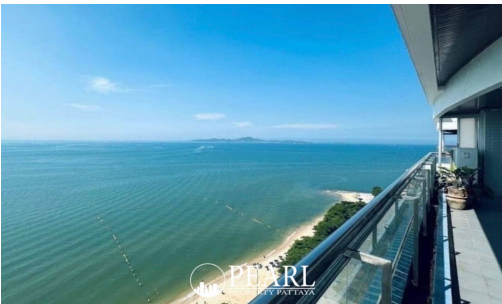

Baan Haad Uthong Condominium - 2 Bed 3 Bath (21th Floor) With Sea View

Pattaya, Pratumnak, Thailand
Reference: 2887

฿33,000,000

2 Bedrooms