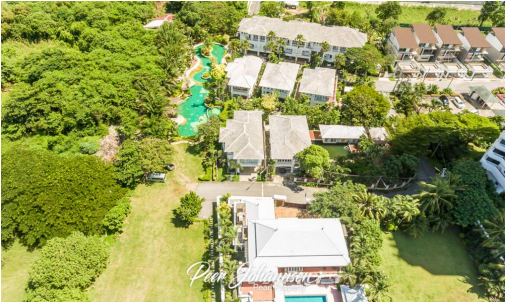

# Baan Dhewaran

Pattaya, Na Jomtien, Thailand

Reference: 325

## Introduction

Baan Dhewaran, a notable housing development in Na Jomtien, Pattaya, stands out with its beachfront location and colonial-style villas. This project offers an exclusive living experience, combining luxury with the tranquility of a seaside retreat.

## Location and Neighborhood

Situated in the serene Na Jomtien area, Baan Dhewaran is nestled on the golden sands of a beautiful beach. Residents can enjoy easy access to several beachfront restaurants, including the View Mare and GlassHouse, which are within a short walking distance. The community's proximity to Sukumvit Road also makes it convenient for accessing the wider Pattaya region.

## Property Details

The Baan Dhewaran project features 3-bedroom detached beachfront villas. These villas, covering an area of 328 m<sup>2</sup>, are part of a boutique development known for its luxurious "One Million dollar villas". The development is designed to offer both privacy and exclusivity, with each villa enjoying its own unique view and ambiance.