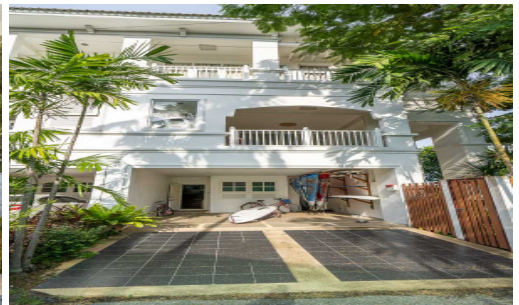

Baan Dhewaran Townhouse - 3 Bed 4 Baths Beach Access

Pattaya, Na Jomtien, Thailand

Reference: 15482

฿50,000 per month

3 Bedrooms

4 Bathrooms

Villa