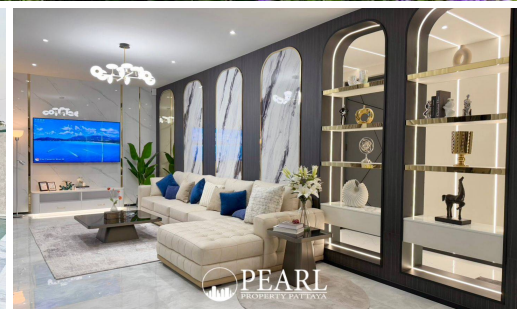

Avani Pool Villa 5Bed - 7Bath

Nong Pla Lai, Thailand

Reference: 2697

฿24,900,000

5 Bedrooms

7 Bathrooms

Villa