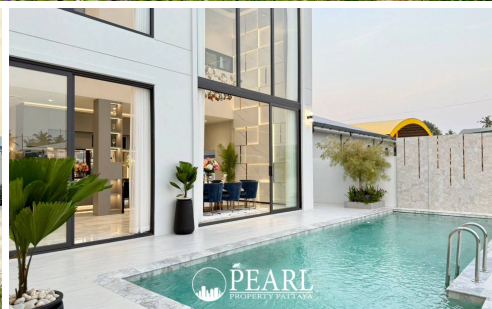

Avani Pool Villa 5Bed - 7Bath

Nong Pla Lai, Thailand

Reference: 2697

฿24,900,000

5 Bedrooms

7 Bathrooms

Villa