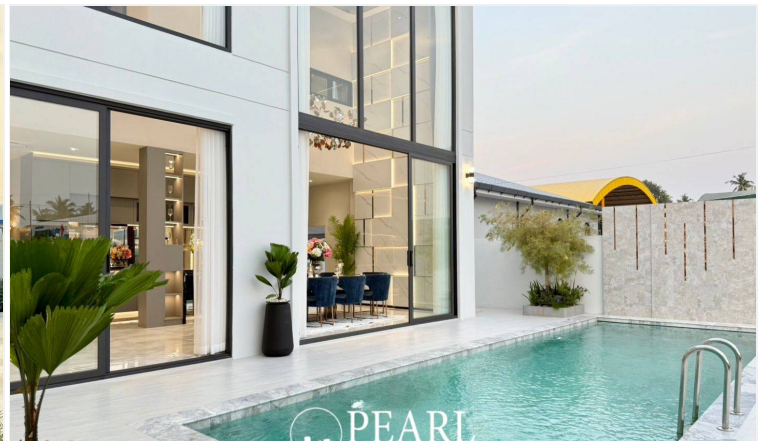

Pearl Property Pattaya

Prime Location with Easy Access to Key Landmarks

Nearby International Schools:

Regent's International School | Rugby International School | Mulberry House International School

Convenient Connectivity:

1 minute to Highway 36 (opposite Regent's International School)

4 minutes to Motorway No. 7

8 minutes to North Pattaya | 10 minutes to Bangkok Hospital Pattaya

Special Offer: Fully furnished, ready to move in - 24.9 million THB

A perfect blend of luxury, comfort, and timeless design - the dream home you deserve.

Contact us today to schedule a private viewing

Photo Gallery