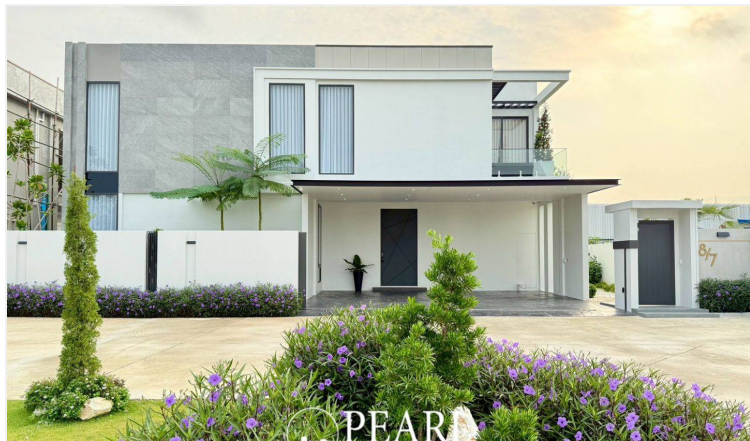

Pearl Property Pattaya

Prime Location with Easy Access to Key Landmarks

Nearby International Schools:

Regent's International School | Rugby International School | Mulberry House International School

Convenient Connectivity:

1 minute to Highway 36 (opposite Regent's International School)

4 minutes to Motorway No. 7

8 minutes to North Pattaya | 10 minutes to Bangkok Hospital Pattaya

Special Offer: Fully furnished, ready to move in - 24.9 million THB

A perfect blend of luxury, comfort, and timeless design - the dream home you deserve.

Contact us today to schedule a private viewing

Photo Gallery