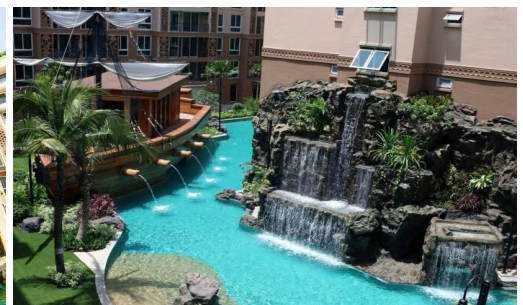

Atlantis Condo Resort Pattaya

Pattaya, Bang Lamung, Thailand

Reference: 292

฿3,000,000

1 Bedrooms

1 Bathrooms

Condo