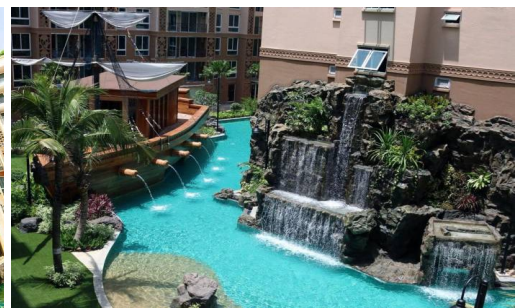

Atlantis Condo Resort Pattaya

Pattaya, Bang Lamung, Thailand

Reference: 292

฿3,000,000

1 Bedrooms

1 Bathrooms

Condo