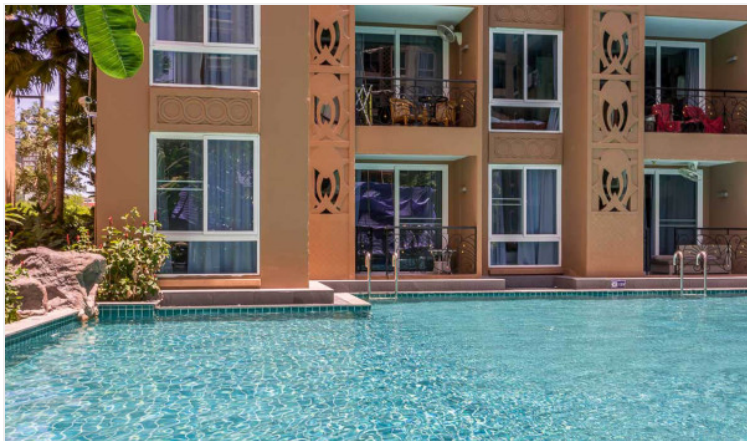

Property Description

The Atlantis condominium Resort Pattaya is designed by Thailand's leading landscapers who have created a unique environment for condo owners with a very affordable price range. This room is a fully furnished unit, located on the 3rd floor of Building C with a space of 73 sqm. and a city view. The condo is approximately 300 meters walk to the Jomtien beach. Residents can now enjoy a themed water park on a large 11 Rai plot of land. Its exotic tropical garden surrounds the swimming pool, natural waterfalls, sloped beach-style edges, wooden footbridges, and old-style lanterns light up in the evenings creating a charming atmosphere. Also, enjoys the luxury of jacuzzis, a fully equipped gym, and children's water playground and slides.

Photo Gallery