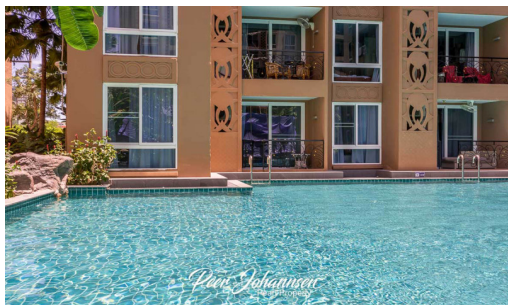

Atlantis - 2 Bed 2 Bath City View (3rd floor)

Pattaya, Jomtien, Thailand

Reference: 12706

฿3,000,000

2 Bedrooms

2 Bathrooms

Condo

Property Description

The Atlantis condominium Resort Pattaya is designed by Thailand's leading landscapers who have created a unique environment for condo owners with a very affordable price range. This room is a fully furnished unit, located on the 3rd floor of Building C with a space of 73 sqm. and a city view. The condo is approximately 300 meters walk to the Jomtien beach. Residents can now enjoy a themed water park on a large 11 Rai plot of land. Its exotic tropical garden surrounds the swimming pool, natural waterfalls, sloped beach-style edges, wooden footbridges, and old-style lanterns light up in the evenings creating a charming atmosphere. Also, enjoys the luxury of jacuzzis, a fully equipped gym, and children's water playground and slides.

Photo Gallery

Property Details

- **Property Type:** Condo
- **Location:** Pattaya, Jomtien, Thailand
- **Internal Area:** 73m²
- **Land Area:** 17600m²
- **Price:** **฿3,000,000**
- **Bedrooms:** 2
- **Bathrooms:** 2

Property Features

- Security
- Gym
- Jacuzzi
- Swimming Pool
- Air Conditioning
- Balcony
- Car Park
- Electricity
- Alarm
- Children's Area
- Concierge
- Guardhouse
- Lift
- Equipped Kitchen

Location