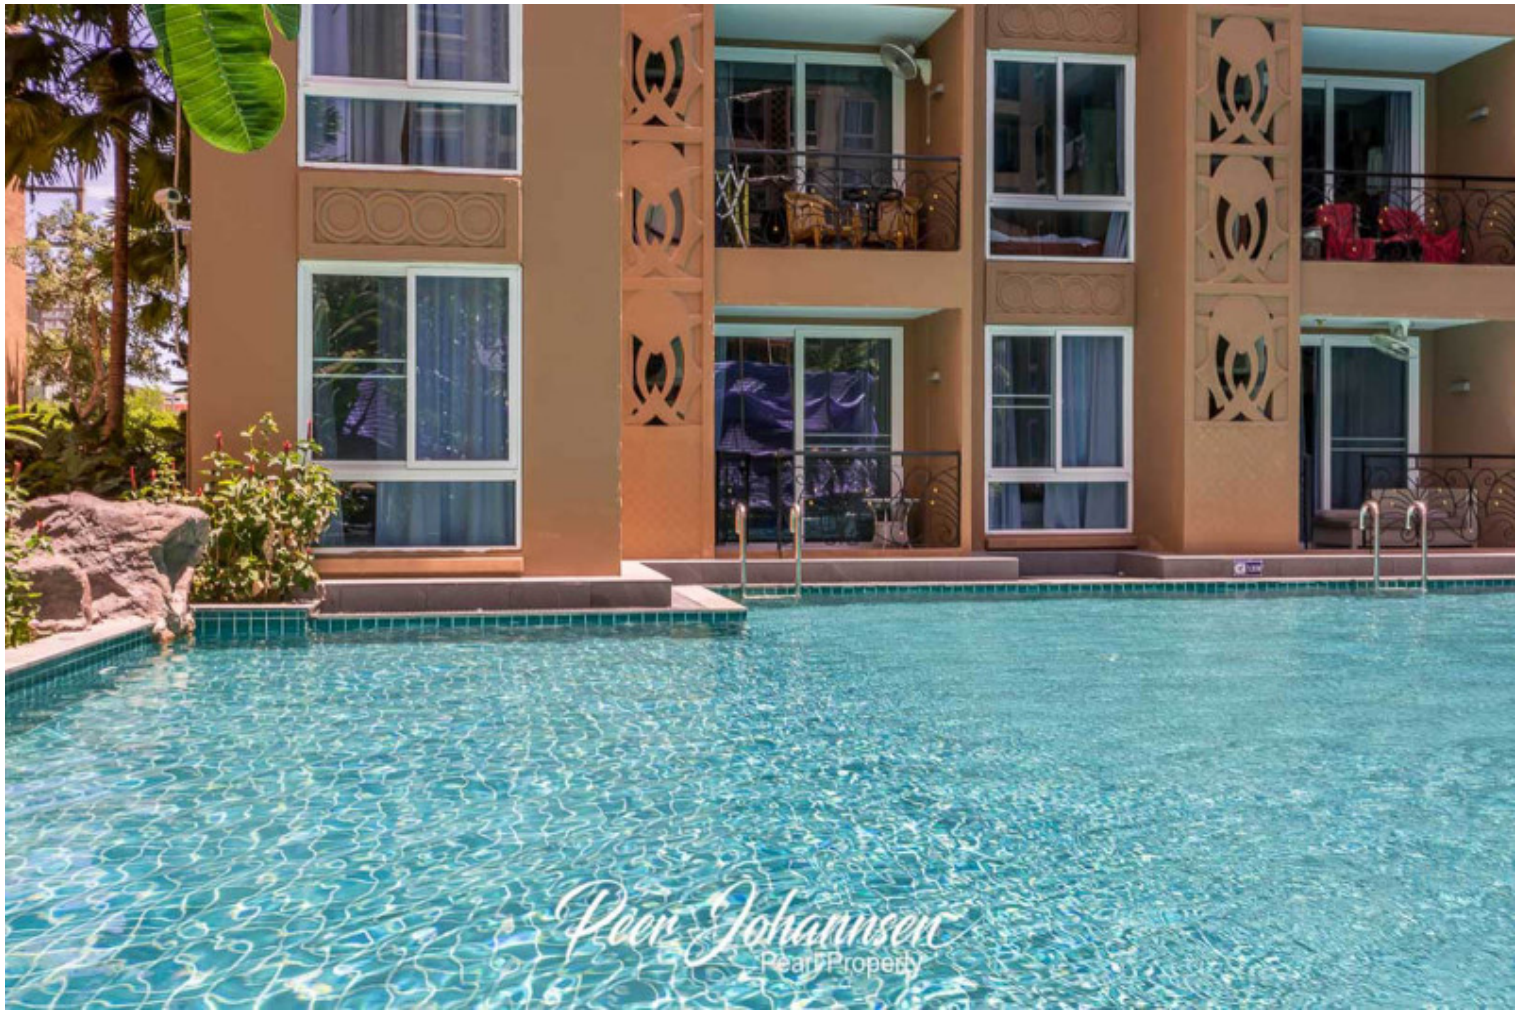

Atlantis - 2 Bed 2 Bath City View (3rd floor)

Pattaya, Jomtien, Thailand

Reference: 12706

฿3,000,000

2 Bedrooms

2 Bathrooms

Condo

Property Description

The Atlantis condominium Resort Pattaya is designed by Thailand's leading landscapers who have created a unique environment for condo owners with a very affordable price range. This room is a fully furnished unit, located on the 3rd floor of Building C with a space of 73 sqm. and a city view. The condo is approximately 300 meters walk to the Jomtien beach. Residents can now enjoy a themed water park on a large 11 Rai plot of land. Its exotic tropical garden surrounds the swimming pool, natural waterfalls, sloped beach-style edges, wooden footbridges, and old-style lanterns light up in the evenings creating a charming atmosphere. Also, enjoys the luxury of jacuzzis, a fully equipped gym, and children's water playground and slides.