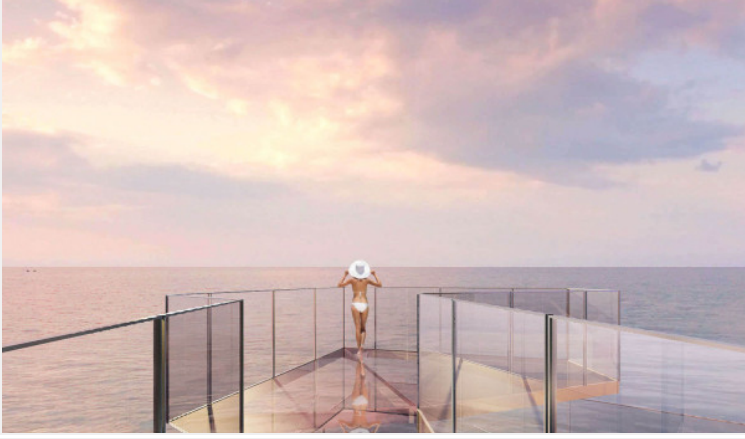

# Property Description

---

Find your soulful self between soil and sand. Activate the life that connects nature and culture at the new upcoming project in Jomtien "**Arom Jomtien**". The project comprises 2 buildings; a commercial building and a residential building. The residential building has 45 stories with 315 units. The project is designed in Contemporary Luxury Resort Style under the concept inspired by the sunset time. Full functional facilities such as swimming pools, sky fitness center, Onsen, spa, sunken lounge, sky lounge, multi-purpose space, and much more will be provided for your fullest living. Arom Jomtien is located at the Jomtien Beachfront just 50 meters from the beach and connects to Jomtien Beach Road which is convenient for communications to other places in Pattaya.

# Photo Gallery

---