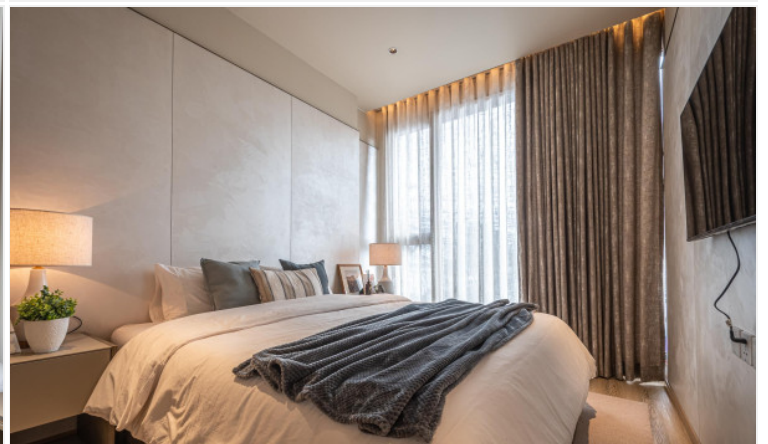

Arom Jomtien - 2 Bed 2 Bath (D2)

Pattaya, Jomtien, Thailand

Reference: 16407

฿11,116,949

2 Bedrooms

2 Bathrooms

Condo

Property Description

Find your soulful self between soil and sand. Activate the life that connects nature and culture at the new upcoming project in Jomtien **“Arom Jomtien”**. The project comprises 2 buildings; a commercial building and a residential building. The residential building has 45 stories with 315 units. The project is designed in Contemporary Luxury Resort Style under the concept inspired by the sunset time. Full functional facilities such as swimming pools, sky fitness center, Onsen, spa, sunken lounge, sky lounge, multi-purpose space, and much more will be provided for your fullest living. Arom Jomtien is located at the Jomtien Beachfront just 50 meters from the beach and connects to Jomtien Beach Road which is convenient for communications to other places in Pattaya.

Photo Gallery

Property Details

- **Property Type:** Condo
- **Location:** Pattaya, Jomtien, Thailand
- **Internal Area:** 65.86m²
- **Land Area:** 3936m²
- **Price:** ฿11,116,949
- **Bedrooms:** 2
- **Bathrooms:** 2