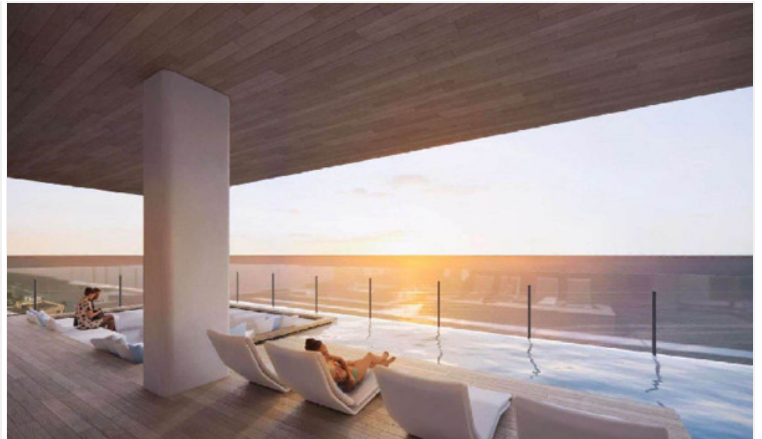

Property Description

Find your soulful self between soil and sand. Activate the life that connects nature and culture at the new upcoming project in Jomtien "**Arom Jomtien**". The project comprises 2 buildings; a commercial building and a residential building. The residential building has 45 stories with 315 units. The project is designed in Contemporary Luxury Resort Style under the concept inspired by the sunset time. Full functional facilities such as swimming pools, sky fitness center, Onsen, spa, sunken lounge, sky lounge, multi-purpose space, and much more will be provided for your fullest living. Arom Jomtien is located at the Jomtien Beachfront just 50 meters from the beach and connects to Jomtien Beach Road which is convenient for communications to other places in Pattaya.

Photo Gallery