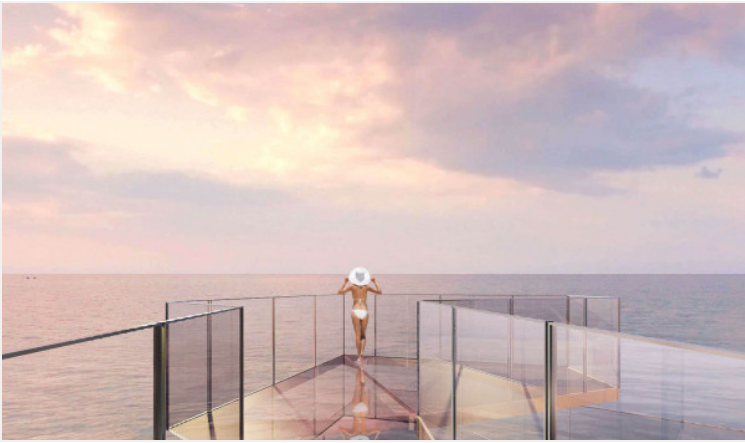

# Property Description

---

Find your soulful self between soil and sand. Activate the life that connects nature and culture at the new upcoming project in Jomtien **“Arom Jomtien”**. The project comprises 2 buildings; a commercial building and a residential building. The residential building has 45 stories with 315 units. The project is designed in Contemporary Luxury Resort Style under the concept inspired by the sunset time. Full functional facilities such as swimming pools, sky fitness center, Onsen, spa, sunken lounge, sky lounge, multi-purpose space, and much more will be provided for your fullest living. Arom Jomtien is located at the Jomtien Beachfront just 50 meters from the beach and connects to Jomtien Beach Road which is convenient for communications to other places in Pattaya.

# Photo Gallery

---