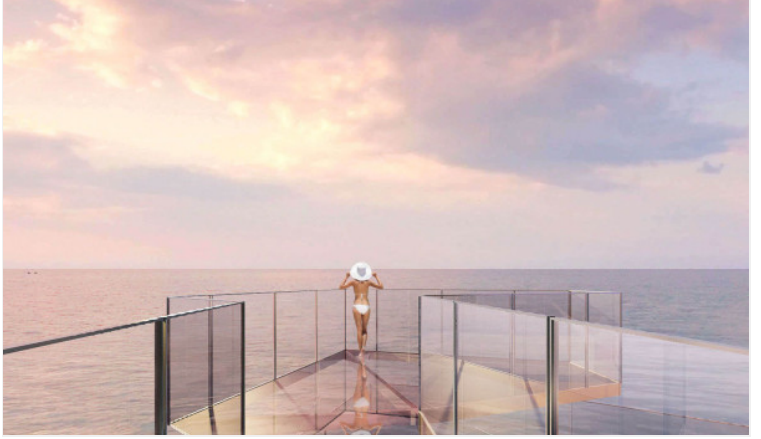

# Property Description

---

Find your soulful self between soil and sand. Activate the life that connects nature and culture at the new upcoming project in Jomtien "**Arom Jomtien**". The project comprises 2 buildings; a commercial building and a residential building. The residential building has 45 stories with 315 units. The project is designed in Contemporary Luxury Resort Style under the concept inspired by the sunset time. Full functional facilities such as swimming pools, sky fitness center, Onsen, spa, sunken lounge, sky lounge, multi-purpose space, and much more will be provided for your fullest living. Arom Jomtien is located at the Jomtien Beachfront just 50 meters from the beach and connects to Jomtien Beach Road which is convenient for communications to other places in Pattaya.

# Photo Gallery

---