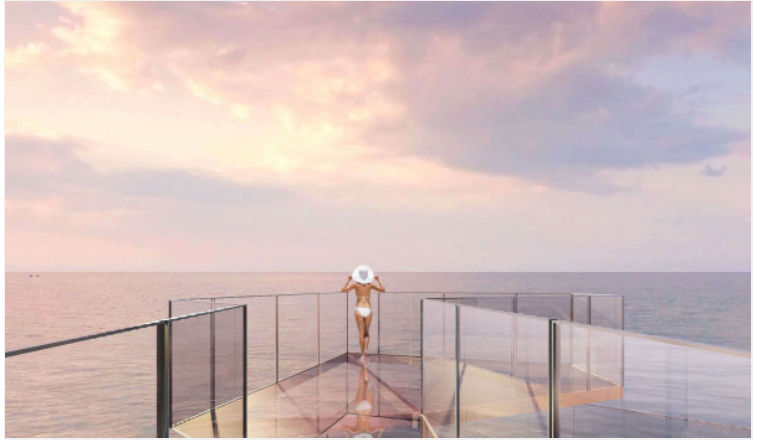

# Property Description

---

Find your soulful self between soil and sand. Activate the life that connects nature and culture at the new upcoming project in Jomtien "**Arom Jomtien**". The project comprises 2 buildings; a commercial building and a residential building. The residential building has 45 stories with 315 units. The project is designed in Contemporary Luxury Resort Style under the concept inspired by the sunset time. Full functional facilities such as swimming pools, sky fitness center, Onsen, spa, sunken lounge, sky lounge, multi-purpose space, and much more will be provided for your fullest living. Arom Jomtien is located at the Jomtien Beachfront just 50 meters from the beach and connects to Jomtien Beach Road which is convenient for communications to other places in Pattaya.

# Photo Gallery

---