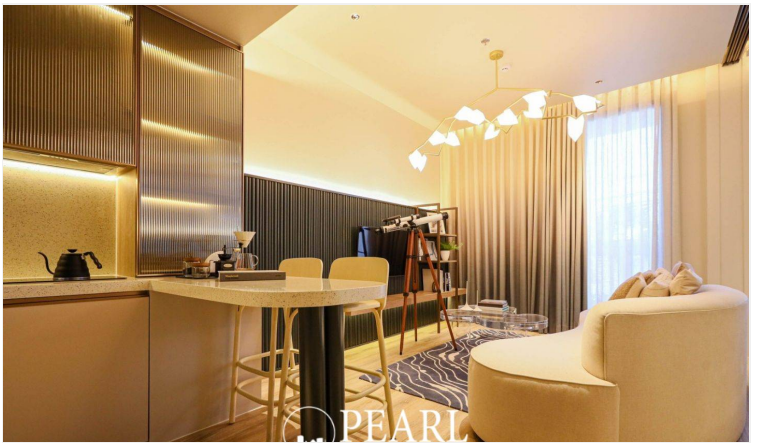

Property Description

Nestled in the serene surroundings of Jomtien, Arom Jomtien offers an unparalleled retreat for those seeking both relaxation and elegance. Our exclusive property seamlessly blends modern comforts with the charm of tropical tranquility, providing a sanctuary where every detail is thoughtfully curated to enhance your stay. Experience the epitome of refined luxury in our meticulously designed accommodations, each featuring contemporary decor, spacious layouts, and breathtaking views of the lush landscape. Whether you're lounging by the pool, indulging in a gourmet meal at our on-site restaurant, or exploring the nearby attractions, Arom Jomtien ensures that your every need is met with exceptional service and attention to detail. This unit is on the 6th floor offering 34.7 sqm. of living space, 1 Bedroom and 1 Bathroom comes with fully furnished, dining area and living area.

Photo Gallery