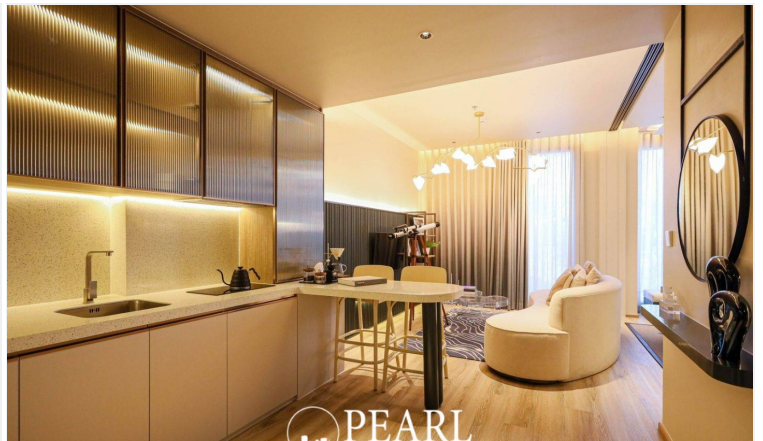

Nestled in the serene surroundings of Jomtien, Arom Jomtien offers an unparalleled retreat for those seeking both relaxation and elegance. Our exclusive property seamlessly blends modern comforts with the charm of tropical tranquility, providing a sanctuary where every detail is thoughtfully curated to enhance your stay. Experience the epitome of refined luxury in our meticulously designed accommodations, each featuring contemporary decor, spacious layouts, and breathtaking views of the lush landscape. Whether you're lounging by the pool, indulging in a gourmet meal at our on-site restaurant, or exploring the nearby attractions, Arom Jomtien ensures that your every need is met with exceptional service and attention to detail. This unit is on the 6th floor offering 34.7 sqm. of living space, 1 Bedroom and 1 Bathroom comes with fully furnished, dining area and living area.

Photo Gallery

Property Details

- **Property Type:** Condo
- **Location:** Pattaya, Jomtien, Thailand
- **Internal Area:** 39.22m²
- **Price:** ฿6,500,000
- **Bedrooms:** 1
- **Bathrooms:** 1

Location