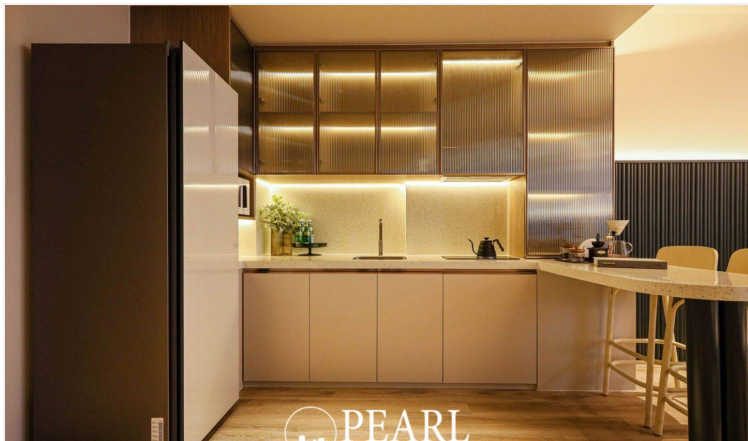

Nestled in the serene surroundings of Jomtien, Arom Jomtien offers an unparalleled retreat for those seeking both relaxation and elegance. Our exclusive property seamlessly blends modern comforts with the charm of tropical tranquility, providing a sanctuary where every detail is thoughtfully curated to enhance your stay. Experience the epitome of refined luxury in our meticulously designed accommodations, each featuring contemporary decor, spacious layouts, and breathtaking views of the lush landscape. Whether you're lounging by the pool, indulging in a gourmet meal at our on-site restaurant, or exploring the nearby attractions, Arom Jomtien ensures that your every need is met with exceptional service and attention to detail. This unit is on the 6th floor offering 34.7 sqm. of living space, 1 Bedroom and 1 Bathroom comes with fully furnished, dining area and living area.

Photo Gallery

Property Details

- **Property Type:** Condo
- **Location:** Pattaya, Jomtien, Thailand
- **Internal Area:** 39.22m²
- **Price:** ฿6,500,000
- **Bedrooms:** 1
- **Bathrooms:** 1

Location