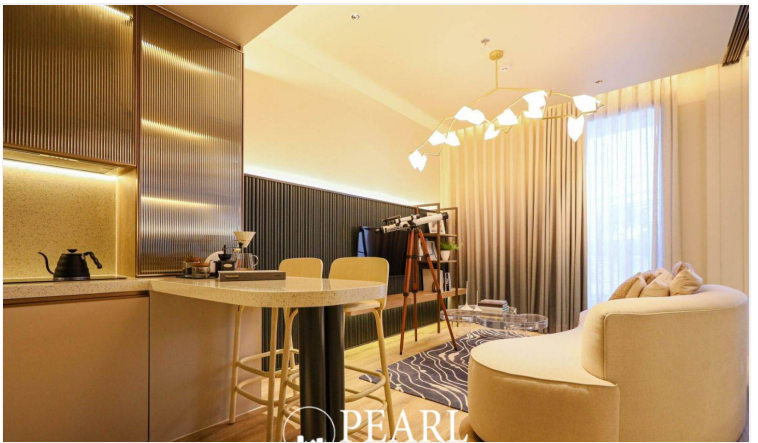

Nestled in the serene surroundings of Jomtien, Arom Jomtien offers an unparalleled retreat for those seeking both relaxation and elegance. Our exclusive property seamlessly blends modern comforts with the charm of tropical tranquility, providing a sanctuary where every detail is thoughtfully curated to enhance your stay. Experience the epitome of refined luxury in our meticulously designed accommodations, each featuring contemporary decor, spacious layouts, and breathtaking views of the lush landscape. Whether you're lounging by the pool, indulging in a gourmet meal at our on-site restaurant, or exploring the nearby attractions, Arom Jomtien ensures that your every need is met with exceptional service and attention to detail. This unit is on the 6th floor offering 34.7 sqm. of living space, 1 Bedroom and 1 Bathroom comes with fully furnished, dining area and living area.

Photo Gallery

Property Details

- **Property Type:** Condo
- **Location:** Pattaya, Jomtien, Thailand
- **Internal Area:** 39.22m²
- **Price:** ฿6,500,000
- **Bedrooms:** 1
- **Bathrooms:** 1

Location