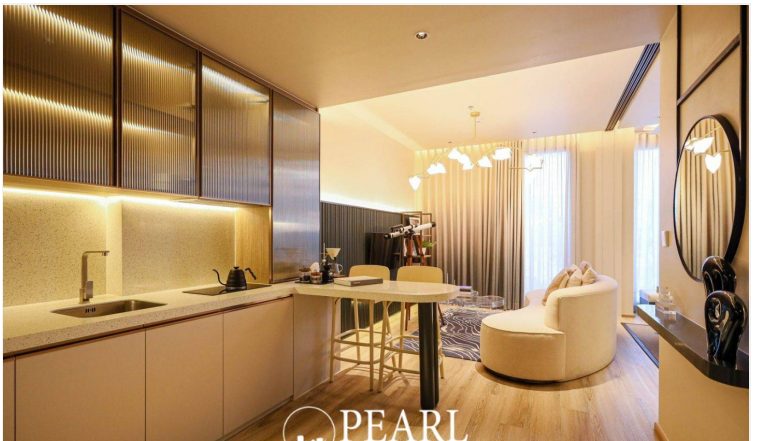

Nestled in the serene surroundings of Jomtien, Arom Jomtien offers an unparalleled retreat for those seeking both relaxation and elegance. Our exclusive property seamlessly blends modern comforts with the charm of tropical tranquility, providing a sanctuary where every detail is thoughtfully curated to enhance your stay. Experience the epitome of refined luxury in our meticulously designed accommodations, each featuring contemporary decor, spacious layouts, and breathtaking views of the lush landscape. Whether you're lounging by the pool, indulging in a gourmet meal at our on-site restaurant, or exploring the nearby attractions, Arom Jomtien ensures that your every need is met with exceptional service and attention to detail. This unit is on the 6th floor offering 34.7 sqm. of living space, 1 Bedroom and 1 Bathroom comes with fully furnished, dining area and living area.

Photo Gallery

Property Details

- **Property Type:** Condo
- **Location:** Pattaya, Jomtien, Thailand
- **Internal Area:** 39.22m²
- **Price:** ฿6,500,000
- **Bedrooms:** 1
- **Bathrooms:** 1

Location