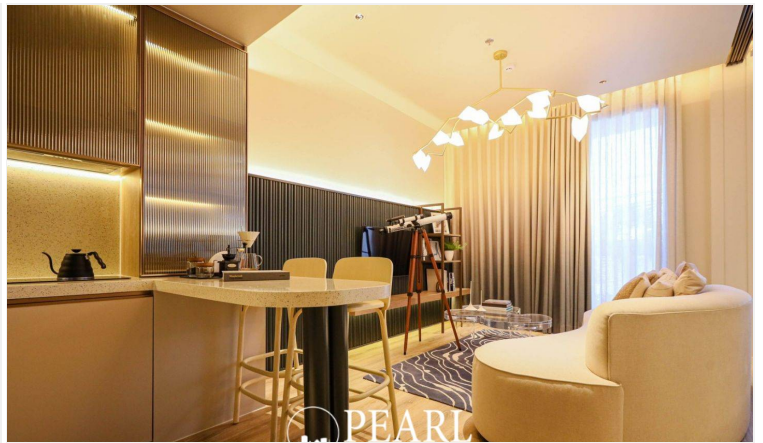

Nestled in the serene surroundings of Jomtien, Arom Jomtien offers an unparalleled retreat for those seeking both relaxation and elegance. Our exclusive property seamlessly blends modern comforts with the charm of tropical tranquility, providing a sanctuary where every detail is thoughtfully curated to enhance your stay. Experience the epitome of refined luxury in our meticulously designed accommodations, each featuring contemporary decor, spacious layouts, and breathtaking views of the lush landscape. Whether you're lounging by the pool, indulging in a gourmet meal at our on-site restaurant, or exploring the nearby attractions, Arom Jomtien ensures that your every need is met with exceptional service and attention to detail. This unit is on the 6th floor offering 34.7 sqm. of living space, 1 Bedroom and 1 Bathroom comes with fully furnished, dining area and living area.

Photo Gallery

Property Details

- **Property Type:** Condo
- **Location:** Pattaya, Jomtien, Thailand
- **Internal Area:** 39.22m²
- **Price:** ฿6,500,000
- **Bedrooms:** 1
- **Bathrooms:** 1

Location