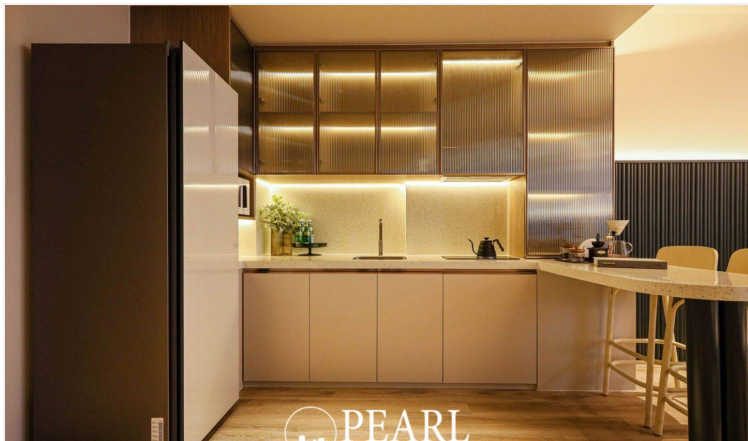

# Property Description

Nestled in the serene surroundings of Jomtien, Arom Jomtien offers an unparalleled retreat for those seeking both relaxation and elegance. Our exclusive property seamlessly blends modern comforts with the charm of tropical tranquility, providing a sanctuary where every detail is thoughtfully curated to enhance your stay. Experience the epitome of refined luxury in our meticulously designed accommodations, each featuring contemporary decor, spacious layouts, and breathtaking views of the lush landscape. Whether you're lounging by the pool, indulging in a gourmet meal at our on-site restaurant, or exploring the nearby attractions, Arom Jomtien ensures that your every need is met with exceptional service and attention to detail. This unit is on the 6th floor offering 34.7 sqm. of living space, 1 Bedroom and 1 Bathroom comes with fully furnished, dining area and living area.

# Photo Gallery