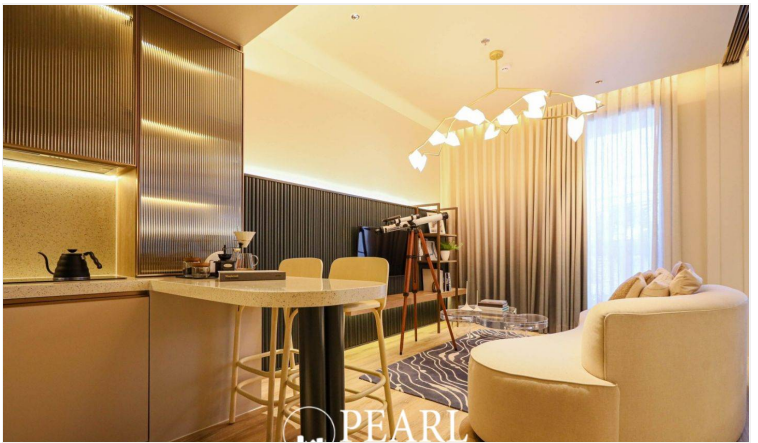

# Property Description

Nestled in the serene surroundings of Jomtien, Arom Jomtien offers an unparalleled retreat for those seeking both relaxation and elegance. Our exclusive property seamlessly blends modern comforts with the charm of tropical tranquility, providing a sanctuary where every detail is thoughtfully curated to enhance your stay. Experience the epitome of refined luxury in our meticulously designed accommodations, each featuring contemporary decor, spacious layouts, and breathtaking views of the lush landscape. Whether you're lounging by the pool, indulging in a gourmet meal at our on-site restaurant, or exploring the nearby attractions, Arom Jomtien ensures that your every need is met with exceptional service and attention to detail. This unit is on the 6th floor offering 34.7 sqm. of living space, 1 Bedroom and 1 Bathroom comes with fully furnished, dining area and living area.

# Photo Gallery