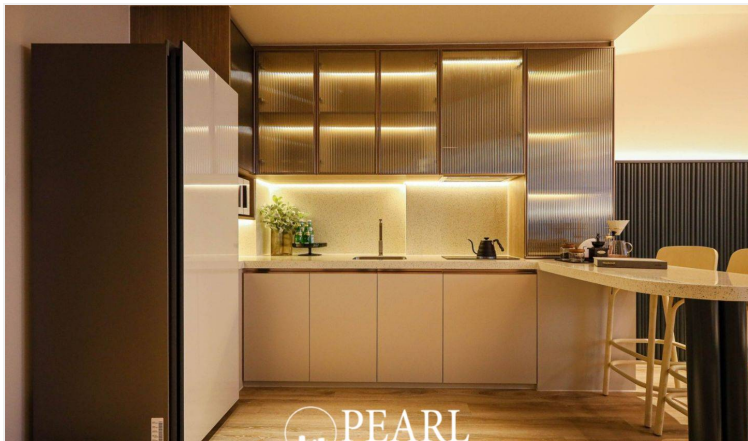

Property Description

Nestled in the serene surroundings of Jomtien, Arom Jomtien offers an unparalleled retreat for those seeking both relaxation and elegance. Our exclusive property seamlessly blends modern comforts with the charm of tropical tranquility, providing a sanctuary where every detail is thoughtfully curated to enhance your stay. Experience the epitome of refined luxury in our meticulously designed accommodations, each featuring contemporary decor, spacious layouts, and breathtaking views of the lush landscape. Whether you're lounging by the pool, indulging in a gourmet meal at our on-site restaurant, or exploring the nearby attractions, Arom Jomtien ensures that your every need is met with exceptional service and attention to detail. This unit is on the 6th floor offering 34.7 sqm. of living space, 1 Bedroom and 1 Bathroom comes with fully furnished, dining area and living area.

Photo Gallery