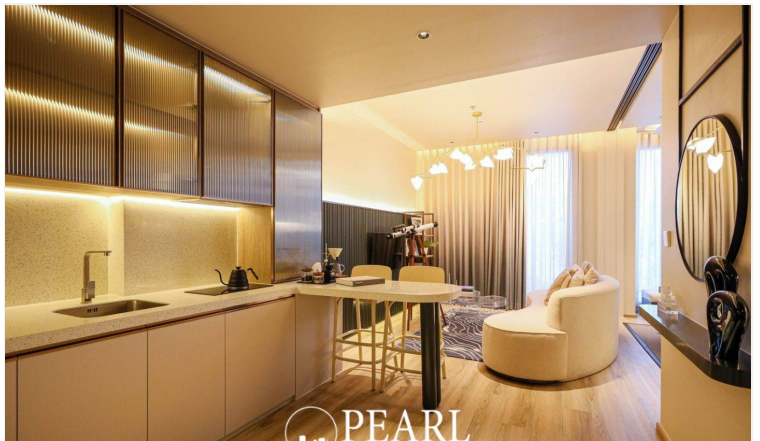

Nestled in the serene surroundings of Jomtien, Arom Jomtien offers an unparalleled retreat for those seeking both relaxation and elegance. Our exclusive property seamlessly blends modern comforts with the charm of tropical tranquility, providing a sanctuary where every detail is thoughtfully curated to enhance your stay. Experience the epitome of refined luxury in our meticulously designed accommodations, each featuring contemporary decor, spacious layouts, and breathtaking views of the lush landscape. Whether you're lounging by the pool, indulging in a gourmet meal at our on-site restaurant, or exploring the nearby attractions, Arom Jomtien ensures that your every need is met with exceptional service and attention to detail. This unit is on the 6th floor offering 34.7 sqm. of living space, 1 Bedroom and 1 Bathroom comes with fully furnished, dining area and living area.

Photo Gallery

Property Details

- **Property Type:** Condo
- **Location:** Pattaya, Jomtien, Thailand
- **Internal Area:** 39.22m²
- **Price:** ฿6,500,000
- **Bedrooms:** 1
- **Bathrooms:** 1

Location