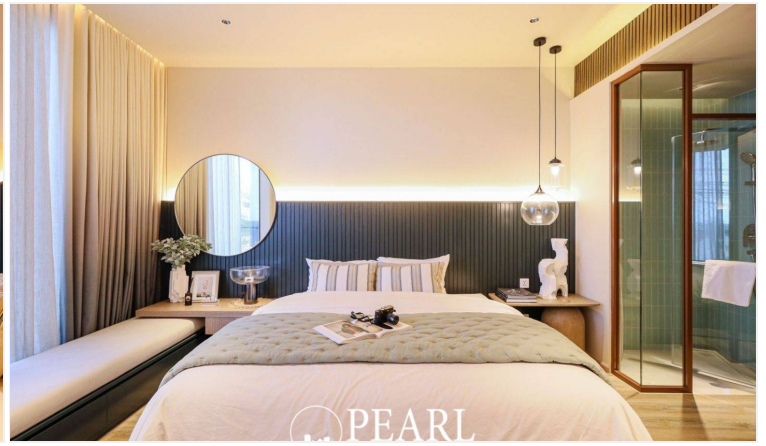

Arom Jomtien - 1 Bed 1 Bath (6th Floor)

Pattaya, Jomtien, Thailand

Reference: 1020

฿6,500,000

1 Bedrooms

1 Bathrooms

Condo

Property Description

Nestled in the serene surroundings of Jomtien, Arom Jomtien offers an unparalleled retreat for those seeking both relaxation and elegance. Our exclusive property seamlessly blends modern comforts with the charm of tropical tranquility, providing a sanctuary where every detail is thoughtfully curated to enhance your stay. Experience the epitome of refined luxury in our meticulously designed accommodations, each featuring contemporary decor, spacious layouts, and breathtaking views of the lush landscape. Whether you're lounging by the pool, indulging in a gourmet meal at our on-site restaurant, or exploring the nearby attractions, Arom Jomtien ensures that your every need is met with exceptional service and attention to detail. This unit is on the 6th floor offering 34.7 sqm. of living space, 1 Bedroom and 1 Bathroom comes with fully furnished, dining area and living area.

Photo Gallery

Property Details

- **Property Type:** Condo
- **Location:** Pattaya, Jomtien, Thailand
- **Internal Area:** 39.22m²
- **Price:** ฿6,500,000
- **Bedrooms:** 1
- **Bathrooms:** 1

Location