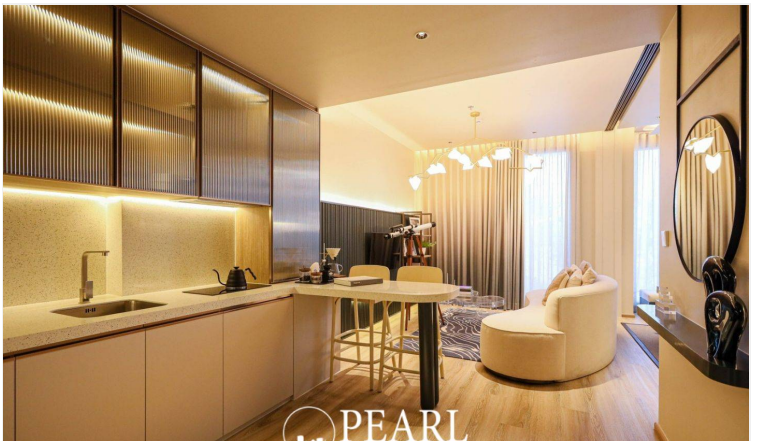

Nestled in the serene surroundings of Jomtien, Arom Jomtien offers an unparalleled retreat for those seeking both relaxation and elegance. Our exclusive property seamlessly blends modern comforts with the charm of tropical tranquility, providing a sanctuary where every detail is thoughtfully curated to enhance your stay. Experience the epitome of refined luxury in our meticulously designed accommodations, each featuring contemporary decor, spacious layouts, and breathtaking views of the lush landscape. Whether you're lounging by the pool, indulging in a gourmet meal at our on-site restaurant, or exploring the nearby attractions, Arom Jomtien ensures that your every need is met with exceptional service and attention to detail. This unit is on the 6th floor offering 34.7 sqm. of living space, 1 Bedroom and 1 Bathroom comes with fully furnished, dining area and living area.

Photo Gallery

Property Details

- **Property Type:** Condo
- **Location:** Pattaya, Jomtien, Thailand
- **Internal Area:** 39.22m²
- **Land Area:** 40m²
- **Price:** ฿6,500,000
- **Bedrooms:** 1
- **Bathrooms:** 1