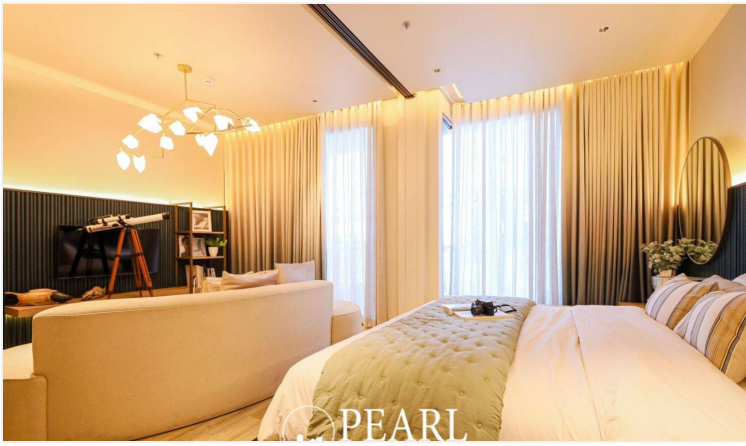

Arom Jomtien - 1 Bed 1 Bath (6th Floor)

Pattaya, Jomtien, Thailand

Reference: 1020

฿6,500,000

1 Bedrooms

1 Bathrooms

Condo

Property Description

Nestled in the serene surroundings of Jomtien, Arom Jomtien offers an unparalleled retreat for those seeking both relaxation and elegance. Our exclusive property seamlessly blends modern comforts with the charm of tropical tranquility, providing a sanctuary where every detail is thoughtfully curated to enhance your stay. Experience the epitome of refined luxury in our meticulously designed accommodations, each featuring contemporary decor, spacious layouts, and breathtaking views of the lush landscape. Whether you're lounging by the pool, indulging in a gourmet meal at our on-site restaurant, or exploring the nearby attractions, Arom Jomtien ensures that your every need is met with exceptional service and attention to detail. This unit is on the 6th floor offering 34.7 sqm. of living space, 1 Bedroom and 1 Bathroom comes with fully furnished, dining area and living area.

Photo Gallery

Property Details

- **Property Type:** Condo
- **Location:** Pattaya, Jomtien, Thailand
- **Internal Area:** 39.22m²
- **Price:** ฿6,500,000
- **Bedrooms:** 1
- **Bathrooms:** 1

Location