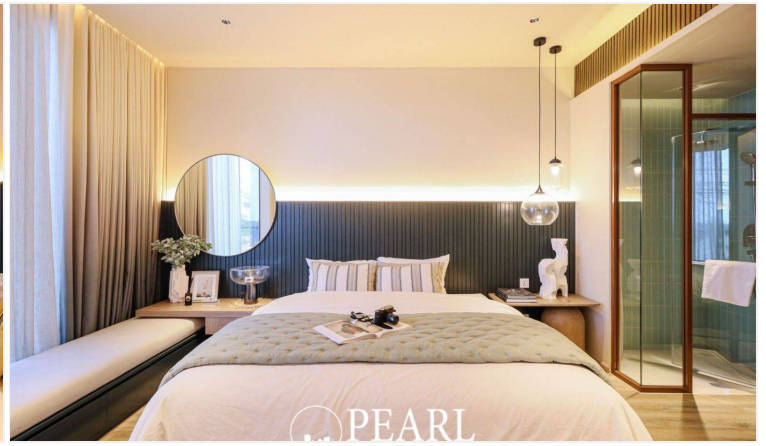

Arom Jomtien - 1 Bed 1 Bath (6th Floor)

Pattaya, Jomtien, Thailand

Reference: 1020

฿6,500,000

1 Bedrooms

1 Bathrooms

Condo

Property Description

Nestled in the serene surroundings of Jomtien, Arom Jomtien offers an unparalleled retreat for those seeking both relaxation and elegance. Our exclusive property seamlessly blends modern comforts with the charm of tropical tranquility, providing a sanctuary where every detail is thoughtfully curated to enhance your stay. Experience the epitome of refined luxury in our meticulously designed accommodations, each featuring contemporary decor, spacious layouts, and breathtaking views of the lush landscape. Whether you're lounging by the pool, indulging in a gourmet meal at our on-site restaurant, or exploring the nearby attractions, Arom Jomtien ensures that your every need is met with exceptional service and attention to detail. This unit is on the 6th floor offering 34.7 sqm. of living space, 1 Bedroom and 1 Bathroom comes with fully furnished, dining area and living area.

Photo Gallery

Property Details

- **Property Type:** Condo
- **Location:** Pattaya, Jomtien, Thailand
- **Internal Area:** 39.22m²
- **Land Area:** 40m²
- **Price:** ฿6,500,000
- **Bedrooms:** 1
- **Bathrooms:** 1