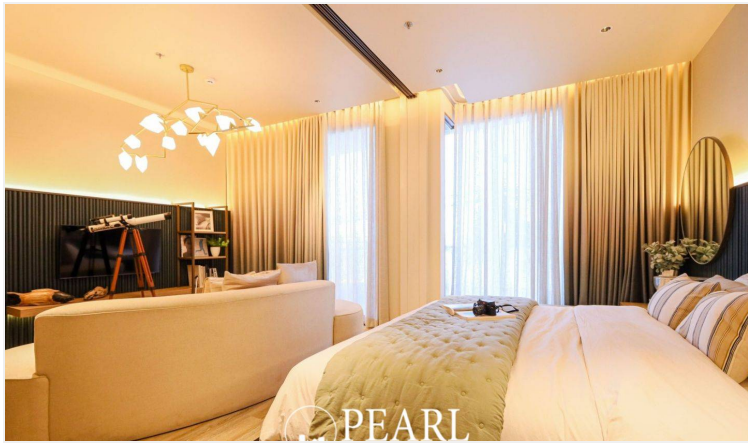

Arom Jomtien - 1 Bed 1 Bath (6th Floor)

Pattaya, Jomtien, Thailand

Reference: 1020

฿6,500,000

1 Bedrooms

1 Bathrooms

Condo

Property Description

Nestled in the serene surroundings of Jomtien, Arom Jomtien offers an unparalleled retreat for those seeking both relaxation and elegance. Our exclusive property seamlessly blends modern comforts with the charm of tropical tranquility, providing a sanctuary where every detail is thoughtfully curated to enhance your stay. Experience the epitome of refined luxury in our meticulously designed accommodations, each featuring contemporary decor, spacious layouts, and breathtaking views of the lush landscape. Whether you're lounging by the pool, indulging in a gourmet meal at our on-site restaurant, or exploring the nearby attractions, Arom Jomtien ensures that your every need is met with exceptional service and attention to detail. This unit is on the 6th floor offering 34.7 sqm. of living space, 1 Bedroom and 1 Bathroom comes with fully furnished, dining area and living area.

Photo Gallery

Property Details

- **Property Type:** Condo
- **Location:** Pattaya, Jomtien, Thailand
- **Internal Area:** 39.22m²
- **Price:** ฿6,500,000
- **Bedrooms:** 1
- **Bathrooms:** 1

Location