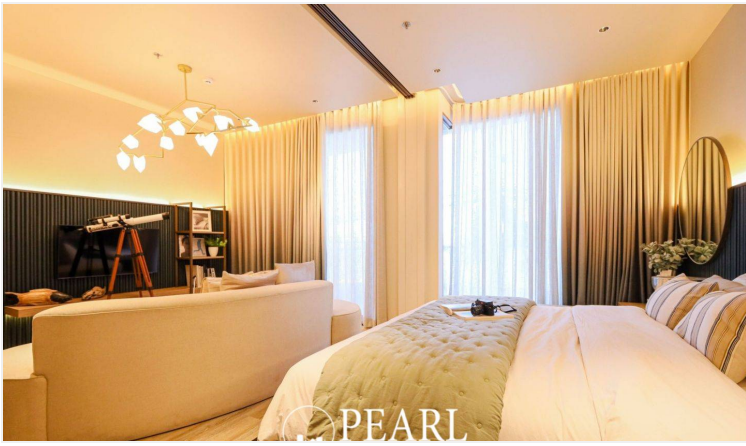

Arom Jomtien - 1 Bed 1 Bath (6th Floor)

Pattaya, Jomtien, Thailand

Reference: 1020

฿6,500,000

1 Bedrooms

1 Bathrooms

Condo

Property Description

Nestled in the serene surroundings of Jomtien, Arom Jomtien offers an unparalleled retreat for those seeking both relaxation and elegance. Our exclusive property seamlessly blends modern comforts with the charm of tropical tranquility, providing a sanctuary where every detail is thoughtfully curated to enhance your stay. Experience the epitome of refined luxury in our meticulously designed accommodations, each featuring contemporary decor, spacious layouts, and breathtaking views of the lush landscape. Whether you're lounging by the pool, indulging in a gourmet meal at our on-site restaurant, or exploring the nearby attractions, Arom Jomtien ensures that your every need is met with exceptional service and attention to detail. This unit is on the 6th floor offering 34.7 sqm. of living space, 1 Bedroom and 1 Bathroom comes with fully furnished, dining area and living area.

Photo Gallery

Property Details

- **Property Type:** Condo
- **Location:** Pattaya, Jomtien, Thailand
- **Internal Area:** 39.22m²
- **Land Area:** 40m²
- **Price:** ฿6,500,000
- **Bedrooms:** 1
- **Bathrooms:** 1