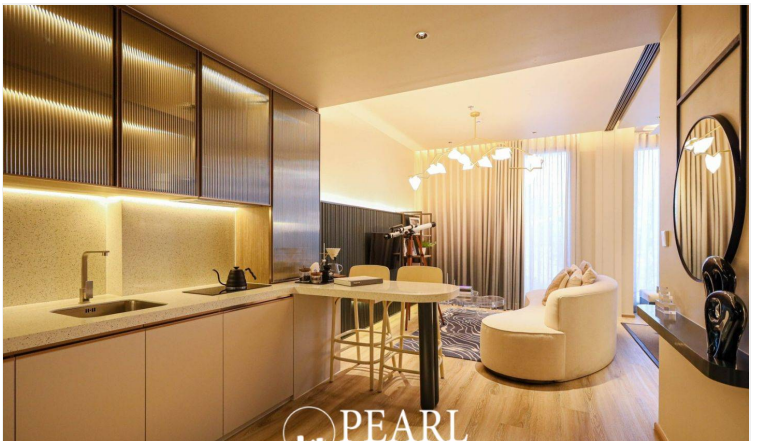

# Property Description

Nestled in the serene surroundings of Jomtien, Arom Jomtien offers an unparalleled retreat for those seeking both relaxation and elegance. Our exclusive property seamlessly blends modern comforts with the charm of tropical tranquility, providing a sanctuary where every detail is thoughtfully curated to enhance your stay. Experience the epitome of refined luxury in our meticulously designed accommodations, each featuring contemporary decor, spacious layouts, and breathtaking views of the lush landscape. Whether you're lounging by the pool, indulging in a gourmet meal at our on-site restaurant, or exploring the nearby attractions, Arom Jomtien ensures that your every need is met with exceptional service and attention to detail. This unit is on the 6th floor offering 34.7 sqm. of living space, 1 Bedroom and 1 Bathroom comes with fully furnished, dining area and living area.

# Photo Gallery