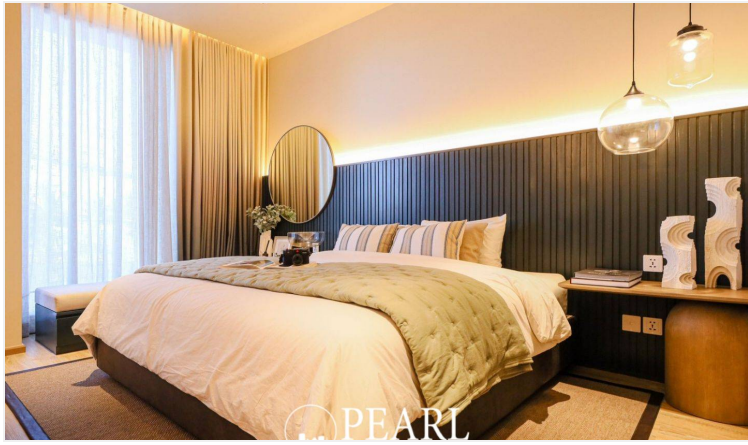

Arom Jomtien - 1 Bed 1 Bath (6th Floor)

Pattaya, Jomtien, Thailand

Reference: 1020

฿6,500,000

1 Bedrooms

1 Bathrooms

Condo

Property Description

Nestled in the serene surroundings of Jomtien, Arom Jomtien offers an unparalleled retreat for those seeking both relaxation and elegance. Our exclusive property seamlessly blends modern comforts with the charm of tropical tranquility, providing a sanctuary where every detail is thoughtfully curated to enhance your stay. Experience the epitome of refined luxury in our meticulously designed accommodations, each featuring contemporary decor, spacious layouts, and breathtaking views of the lush landscape. Whether you're lounging by the pool, indulging in a gourmet meal at our on-site restaurant, or exploring the nearby attractions, Arom Jomtien ensures that your every need is met with exceptional service and attention to detail. This unit is on the 6th floor offering 34.7 sqm. of living space, 1 Bedroom and 1 Bathroom comes with fully furnished, dining area and living area.

Photo Gallery

Property Details

- **Property Type:** Condo
- **Location:** Pattaya, Jomtien, Thailand
- **Internal Area:** 39.22m²
- **Price:** ฿6,500,000
- **Bedrooms:** 1
- **Bathrooms:** 1

Location