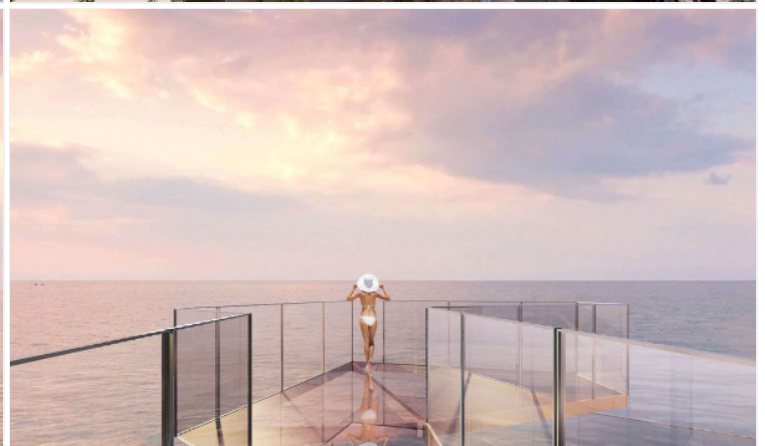

Property Description

Find your soulful self between soil and sand. Activate the life that connects nature and culture at the new upcoming project in Jomtien "**Arom Jomtien**". The project comprises 2 buildings; a commercial building and a residential building. The residential building has 45 stories with 315 units. The project is designed in Contemporary Luxury Resort Style under the concept inspired by the sunset time. Full functional facilities such as swimming pools, sky fitness center, Onsen, spa, sunken lounge, sky lounge, multi-purpose space, and much more will be provided for your fullest living. Arom Jomtien is located at the Jomtien Beachfront just 50 meters from the beach and connects to Jomtien Beach Road which is convenient for communications to other places in Pattaya.

Photo Gallery