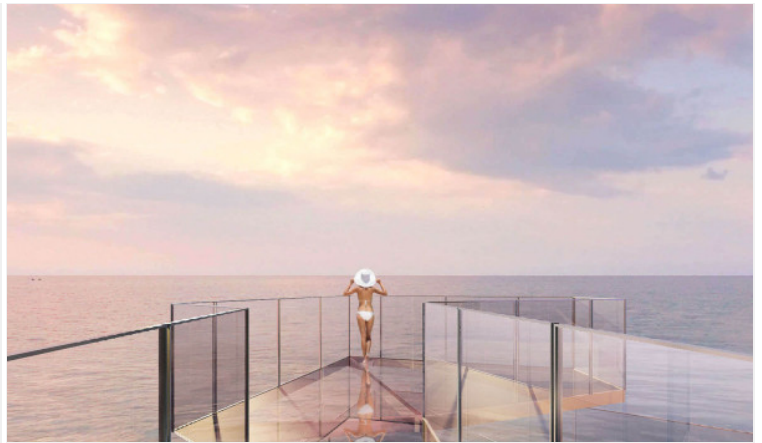

Property Description

Find your soulful self between soil and sand. Activate the life that connects nature and culture at the new upcoming project in Jomtien "**Arom Jomtien**". The project comprises 2 buildings; a commercial building and a residential building. The residential building has 45 stories with 315 units. The project is designed in Contemporary Luxury Resort Style under the concept inspired by the sunset time. Full functional facilities such as swimming pools, sky fitness center, Onsen, spa, sunken lounge, sky lounge, multi-purpose space, and much more will be provided for your fullest living. Arom Jomtien is located at the Jomtien Beachfront just 50 meters from the beach and connects to Jomtien Beach Road which is convenient for communications to other places in Pattaya.

Photo Gallery