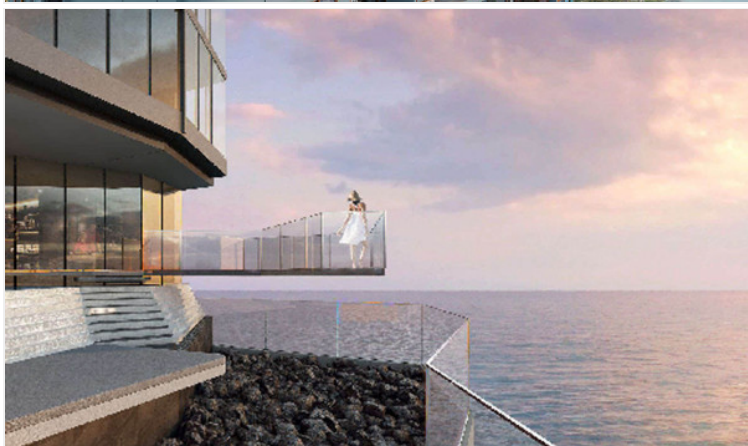

Property Description

Find your soulful self between soil and sand. Activate the life that connects nature and culture at the new upcoming project in Jomtien "**Arom Jomtien**". The project comprises 2 buildings; a commercial building and a residential building. The residential building has 45 stories with 315 units. The project is designed in Contemporary Luxury Resort Style under the concept inspired by the sunset time. Full functional facilities such as swimming pools, sky fitness center, Onsen, spa, sunken lounge, sky lounge, multi-purpose space, and much more will be provided for your fullest living. Arom Jomtien is located at the Jomtien Beachfront just 50 meters from the beach and connects to Jomtien Beach Road which is convenient for communications to other places in Pattaya.

Photo Gallery