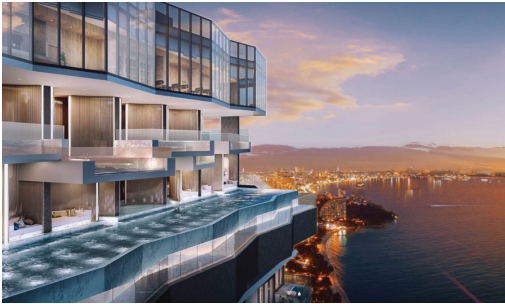

Arom - 1 Bed 1 Bath Sea View Type C1

Pattaya, Wong Amat, Thailand
Reference: 9314

฿14,059,800

1 Bedrooms

1 Bathrooms

Condo

Property Description

Arom Wongamat is a new benchmark of luxury living, providing High-Quality Standard Residences. Arom Wongamat is located on the beachfront in WongAmat area. We are near to the well-known restaurants, Surf & Turf Beach Club & Restaurant, Pullman Pattaya Hotel. The project will be freehold and will also be surrounded by plenty of greenery. Offering 1, 2 bedrooms high ceiling with a single corridor. The fully-fitted units will be made of superior materials and finishes. Some of the impeccable facilities to be included in the development are the infinity-view sky pool, fitness center, Jacuzzi panoramic spa pool, Sky Co Kitchen, Sky Lounge room, Onsen, Steam, Sauna. A reliable 24-hour security system with a security access card will also be in place.

Photo Gallery

Property Details

- **Property Type:** Condo
- **Location:** Pattaya, Wong Amat, Thailand
- **Internal Area:** 53m²
- **Land Area:** 6164m²
- **Price:** **฿14,059,800**
- **Bedrooms:** 1
- **Bathrooms:** 1