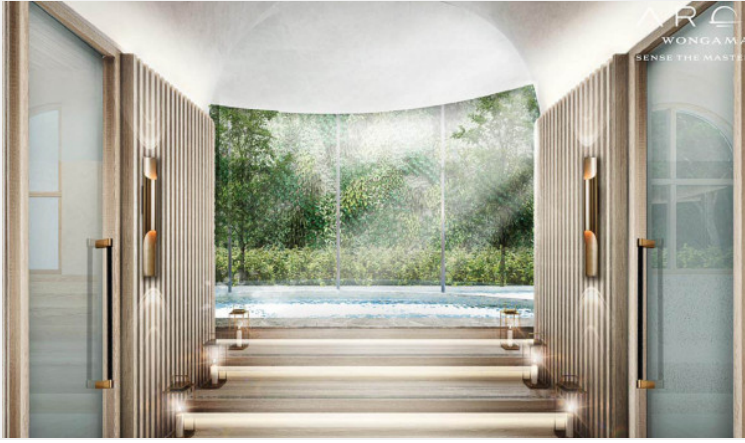

# Property Description

---

Arom Wongamat is a new benchmark of luxury living, providing High-Quality Standard Residences. Arom Wongamat is located on the beachfront in WongAmat area. We are near to the well-known restaurants, Surf & Turf Beach Club & Restaurant, Pullman Pattaya Hotel. The project will be freehold and will also be surrounded by plenty of greenery. Offering 1, 2 bedrooms high ceiling with a single corridor. The fully-fitted units will be made of superior materials and finishes. Some of the impeccable facilities to be included in the development are the infinity-view sky pool, fitness center, Jacuzzi panoramic spa pool, Sky Co Kitchen, Sky Lounge room, Onsen, Steam, Sauna. A reliable 24-hour security system with a security access card will also be in place.

# Photo Gallery

---