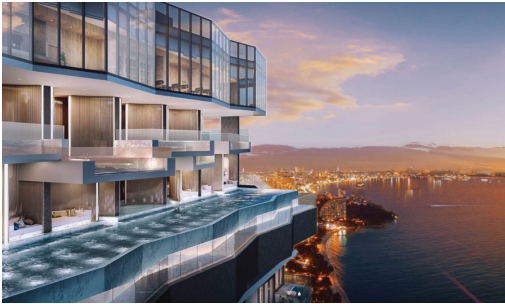

Arom - 1 Bed 1 Bath Sea View Type B2

Pattaya, Wong Amat, Thailand
Reference: 9310

฿9,873,600

1 Bedrooms