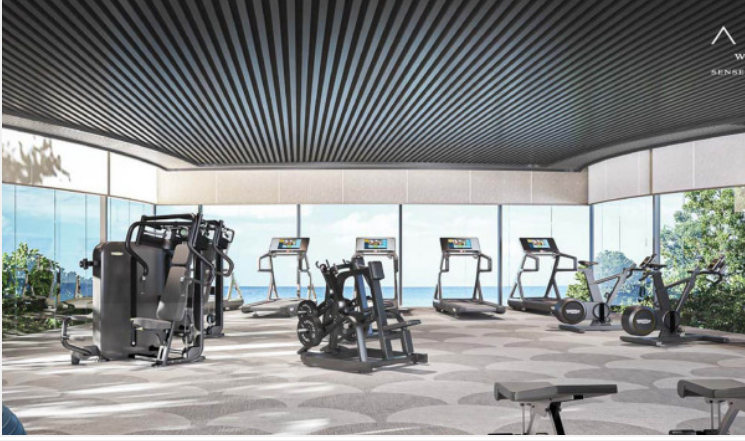

# Property Description

---

Arom Wongamat is a new benchmark of luxury living, providing High-Quality Standard Residences. Arom Wongamat is located on the beachfront in WongAmat area. We are near to the well-known restaurants, Surf & Turf Beach Club & Restaurant, Pullman Pattaya Hotel. The project will be freehold and will also be surrounded by plenty of greenery. Offering 1, 2 bedrooms high ceiling with a single corridor. The fully-fitted units will be made of superior materials and finishes. Some of the impeccable facilities to be included in the development are the infinity-view sky pool, fitness center, Jacuzzi panoramic spa pool, Sky Co Kitchen, Sky Lounge room, Onsen, Steam, Sauna. A reliable 24-hour security system with a security access card will also be in place.

# Photo Gallery

---

## Property Features

---

- Security
- Gym
- Jacuzzi
- Sauna
- Swimming Pool