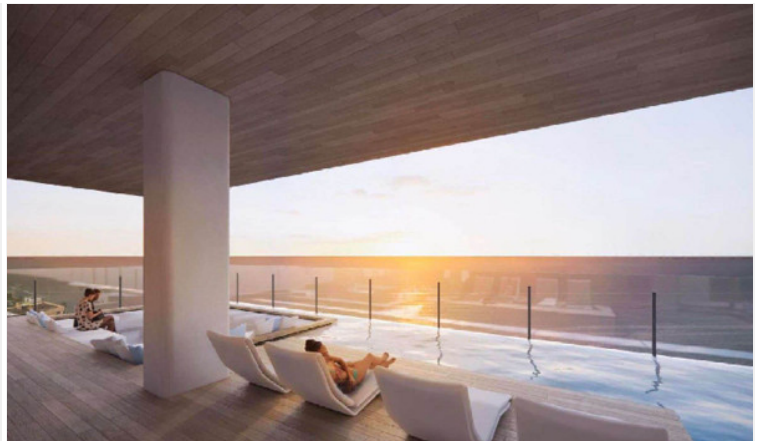

Property Description

Find your soulful self between soil and sand. Activate the life that connects nature and culture at the new upcoming project in Jomtien "**Arom Jomtien**". The project comprises 2 buildings; a commercial building and a residential building. The residential building has 45 stories with 315 units. The project is designed in Contemporary Luxury Resort Style under the concept inspired by the sunset time. Full functional facilities such as swimming pools, sky fitness center, Onsen, spa, sunken lounge, sky lounge, multi-purpose space, and much more will be provided for your fullest living. Arom Jomtien is located at the Jomtien Beachfront just 50 meters from the beach and connects to Jomtien Beach Road which is convenient for communications to other places in Pattaya.

Photo Gallery