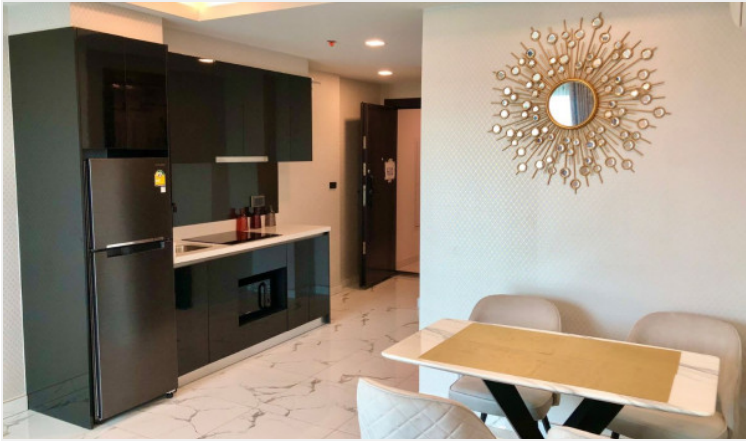

Arcadia Millennium Tower - 2 Bedroom Bathroom (Type 2B-J)

Pattaya, Central Pattaya, Thailand

Reference: 15854

฿7,999,000

2 Bedrooms

2 Bathrooms

Condo

Property Description

A newly launched project from Heights Holdings 'Arcadia Millennium Tower, located in a prime location of Central Pattaya. It is a 46-story high-rise condominium with 803 units, designed with modern amenities such as a hotel-style lobby, BBQ area, Zen style resting area with plants and lush garden, gym, game club, spa, sauna, an infinity-edge pool, a rooftop swimming pool, and resting area. Enjoy 270-degree of Pattaya Bay and Koh Larn views. The inner-city project that fulfills your enjoyable lifestyle with entertainment venues, cafes, restaurants, shopping centers, popular attractions including Pattaya Beach, Walking Street, Pratamnak hill, Big Buddha Temple, etc.

Photo Gallery

Property Details

- **Property Type:** Condo
- **Location:** Pattaya, Central Pattaya, Thailand
- **Internal Area:** 80m²
- **Land Area:** 80m²
- **Price:** ฿7,999,000
- **Bedrooms:** 2
- **Bathrooms:** 2