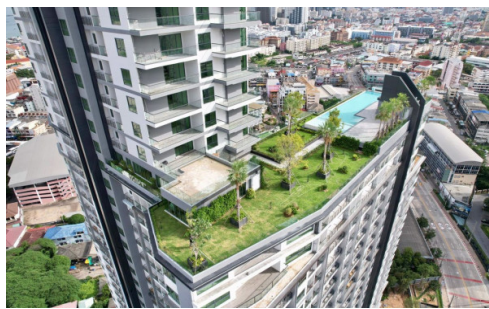

Arcadia Millennium Tower - 2 Bedroom Bathroom (Type 2B-J)

Pattaya, Central Pattaya, Thailand

Reference: 15854

฿7,999,000

2 Bedrooms

2 Bathrooms

Condo