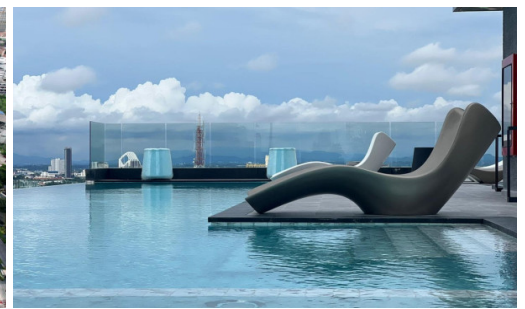

Arcadia Millennium Tower - 2 Bedroom Bathroom (Type 2B-J)

Pattaya, Central Pattaya, Thailand

Reference: 15854

฿7,999,000

2 Bedrooms

2 Bathrooms

Condo

Property Description

A newly launched project from Heights Holdings 'Arcadia Millennium Tower, located in a prime location of Central Pattaya. It is a 46-story high-rise condominium with 803 units, designed with modern amenities such as a hotel-style lobby, BBQ area, Zen style resting area with plants and lush garden, gym, game club, spa, sauna, an infinity-edge pool, a rooftop swimming pool, and resting area. Enjoy 270-degree of Pattaya Bay and Koh Larn views. The inner-city project that fulfills your enjoyable lifestyle with entertainment venues, cafes, restaurants, shopping centers, popular attractions including Pattaya Beach, Walking Street, Pratamnak hill, Big Buddha Temple, etc.