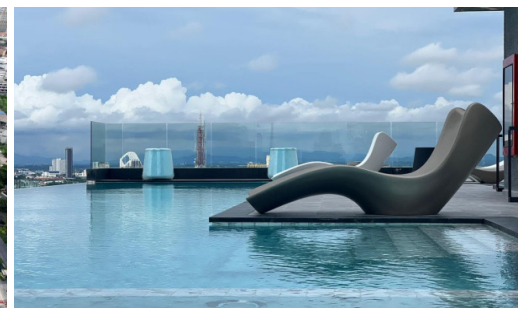

Arcadia Millennium Tower - 2 Bedroom Bathroom (Type 2B-J)

Pattaya, Central Pattaya, Thailand

Reference: 15854

฿7,999,000

2 Bedrooms

2 Bathrooms

Condo

Property Description

A newly launched project from Heights Holdings 'Arcadia Millennium Tower, located in a prime location of Central Pattaya. It is a 46-story high-rise condominium with 803 units, designed with modern amenities such as a hotel-style lobby, BBQ area, Zen style resting area with plants and lush garden, gym, game club, spa, sauna, an infinity-edge pool, a rooftop swimming pool, and resting area. Enjoy 270-degree of Pattaya Bay and Koh Larn views. The inner-city project that fulfills your enjoyable lifestyle with entertainment venues, cafes, restaurants, shopping centers, popular attractions including Pattaya Beach, Walking Street, Pratamnak hill, Big Buddha Temple, etc.