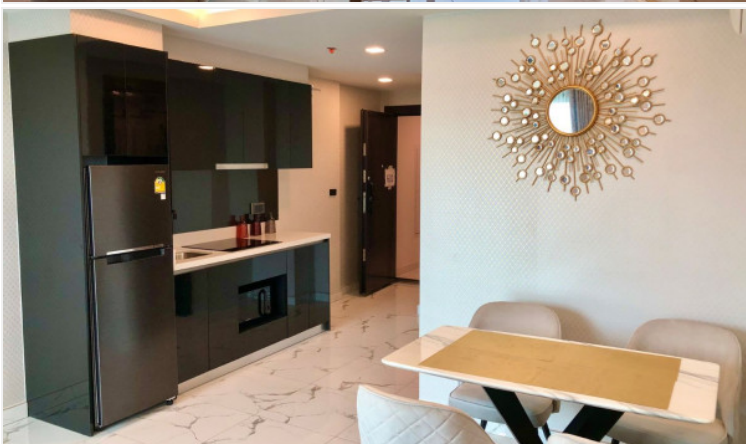

# Property Description

---

A newly launched project from Heights Holdings 'Arcadia Millennium Tower, located in a prime location of Central Pattaya. It is a 46-story high-rise condominium with 803 units, designed with modern amenities such as a hotel-style lobby, BBQ area, Zen style resting area with plants and lush garden, gym, game club, spa, sauna, an infinity-edge pool, a rooftop swimming pool, and resting area. Enjoy 270-degree of Pattaya Bay and Koh Larn views. The inner-city project that fulfills your enjoyable lifestyle with entertainment venues, cafes, restaurants, shopping centers, popular attractions including Pattaya Beach, Walking Street, Pratamnak hill, Big Buddha Temple, etc.

# Photo Gallery

---