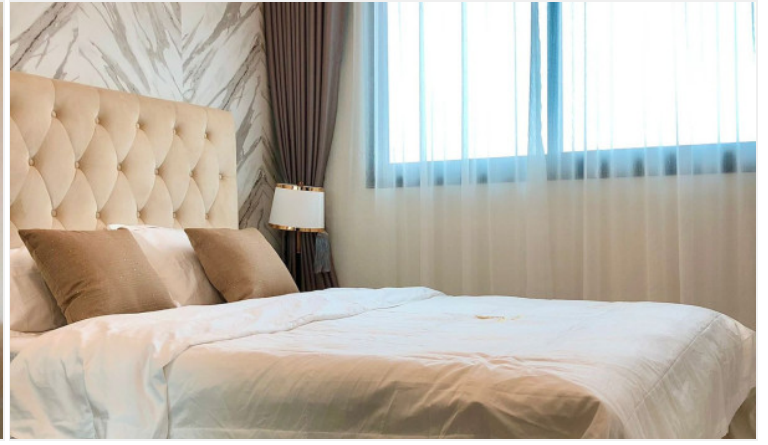

Arcadia Millennium Tower - 2 Bedroom Bathroom (Type 2B-J)

Pattaya, Central Pattaya, Thailand

Reference: 15854

฿7,999,000

2 Bedrooms

2 Bathrooms

Condo

Property Description

A newly launched project from Heights Holdings 'Arcadia Millennium Tower, located in a prime location of Central Pattaya. It is a 46-story high-rise condominium with 803 units, designed with modern amenities such as a hotel-style lobby, BBQ area, Zen style resting area with plants and lush garden, gym, game club, spa, sauna, an infinity-edge pool, a rooftop swimming pool, and resting area. Enjoy 270-degree of Pattaya Bay and Koh Larn views. The inner-city project that fulfills your enjoyable lifestyle with entertainment venues, cafes, restaurants, shopping centers, popular attractions including Pattaya Beach, Walking Street, Pratamnak hill, Big Buddha Temple, etc.

Photo Gallery

Property Details

- **Property Type:** Condo
- **Location:** Pattaya, Central Pattaya, Thailand
- **Internal Area:** 80m²
- **Land Area:** 80m²
- **Price:** ฿7,999,000
- **Bedrooms:** 2
- **Bathrooms:** 2