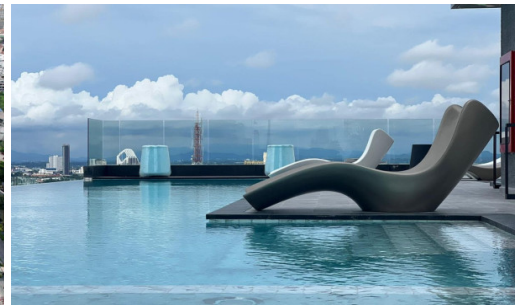

Arcadia Millennium Tower - 2 Bedroom Bathroom (Type 2B-J)

Pattaya, Central Pattaya, Thailand

Reference: 15854

฿7,999,000

2 Bedrooms

2 Bathrooms

Condo

Property Description

A newly launched project from Heights Holdings 'Arcadia Millennium Tower, located in a prime location of Central Pattaya. It is a 46-story high-rise condominium with 803 units, designed with modern amenities such as a hotel-style lobby, BBQ area, Zen style resting area with plants and lush garden, gym, game club, spa, sauna, an infinity-edge pool, a rooftop swimming pool, and resting area. Enjoy 270-degree of Pattaya Bay and Koh Larn views. The inner-city project that fulfills your enjoyable lifestyle with entertainment venues, cafes, restaurants, shopping centers, popular attractions including Pattaya Beach, Walking Street, Pratamnak hill, Big Buddha Temple, etc.