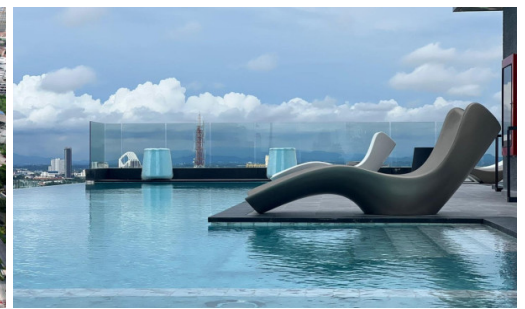

Arcadia Millennium Tower - 2 Bedroom Bathroom (Type 2B-J)

Pattaya, Central Pattaya, Thailand

Reference: 15854

฿7,999,000

2 Bedrooms

2 Bathrooms

Condo