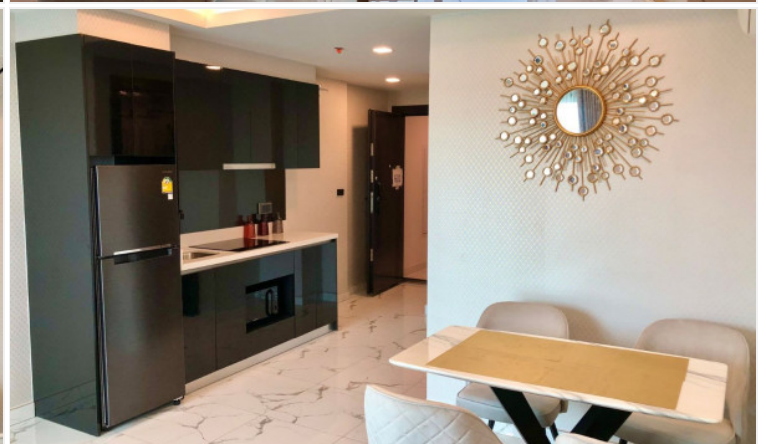

Arcadia Millennium Tower - 2 Bedroom 2 Bathroom (Type 2B-F)

Pattaya, Central Pattaya, Thailand

Reference: 15843

฿8,349,000

2 Bedrooms

2 Bathrooms

Condo

Property Description

A newly launched project from Heights Holdings 'Arcadia Millennium Tower, located in a prime location of Central Pattaya. It is a 46-story high-rise condominium with 803 units, designed with modern amenities such as a hotel-style lobby, BBQ area, Zen style resting area with plants and lush garden, gym, game club, spa, sauna, an infinity-edge pool, a rooftop swimming pool, and resting area. Enjoy 270-degree of Pattaya Bay and Koh Larn views. The inner-city project that fulfills your enjoyable lifestyle with entertainment venues, cafes, restaurants, shopping centers, popular attractions including Pattaya Beach, Walking Street, Pratamnak hill, Big Buddha Temple, etc.

Photo Gallery

Property Details

- **Property Type:** Condo
- **Location:** Pattaya, Central Pattaya, Thailand
- **Internal Area:** 83.5m²
- **Land Area:** 0m²
- **Price:** ฿8,349,000
- **Bedrooms:** 2
- **Bathrooms:** 2