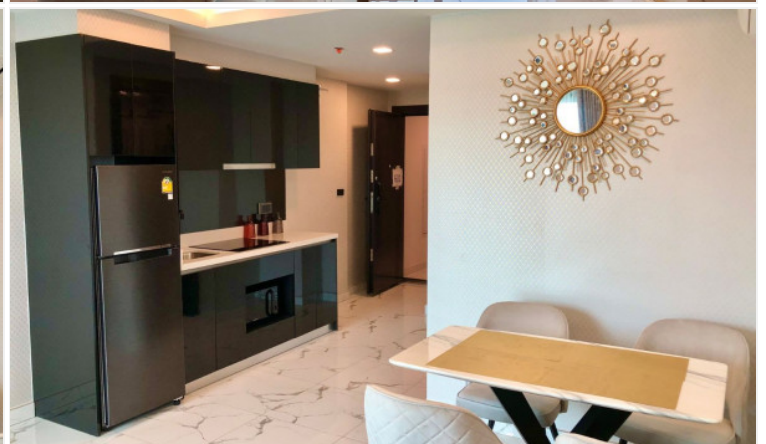

Arcadia Millennium Tower - 2 Bedroom 2 Bathroom (Type 2B-F)

Pattaya, Central Pattaya, Thailand

Reference: 15843

฿10,142,400

2 Bedrooms

2 Bathrooms

Condo

Property Description

A newly launched project from Heights Holdings 'Arcadia Millennium Tower, located in a prime location of Central Pattaya. It is a 46-story high-rise condominium with 803 units, designed with modern amenities such as a hotel-style lobby, BBQ area, Zen style resting area with plants and lush garden, gym, game club, spa, sauna, an infinity-edge pool, a rooftop swimming pool, and resting area. Enjoy 270-degree of Pattaya Bay and Koh Larn views. The inner-city project that fulfills your enjoyable lifestyle with entertainment venues, cafes, restaurants, shopping centers, popular attractions including Pattaya Beach, Walking Street, Pratamnak hill, Big Buddha Temple, etc.

Photo Gallery

Property Details

- **Property Type:** Condo
- **Location:** Pattaya, Central Pattaya, Thailand
- **Internal Area:** 84.52m²
- **Land Area:** 84m²
- **Price:** **฿10,142,400**
- **Bedrooms:** 2
- **Bathrooms:** 2