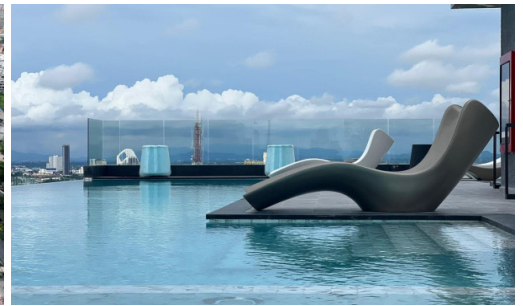

Arcadia Millennium Tower - 2 Bedroom 2 Bathroom (Type 2B-F)

Pattaya, Central Pattaya, Thailand

Reference: 15843

฿8,349,000

2 Bedrooms

2 Bathrooms

Condo

Property Description

A newly launched project from Heights Holdings 'Arcadia Millennium Tower, located in a prime location of Central Pattaya. It is a 46-story high-rise condominium with 803 units, designed with modern amenities such as a hotel-style lobby, BBQ area, Zen style resting area with plants and lush garden, gym, game club, spa, sauna, an infinity-edge pool, a rooftop swimming pool, and resting area. Enjoy 270-degree of Pattaya Bay and Koh Larn views. The inner-city project that fulfills your enjoyable lifestyle with entertainment venues, cafes, restaurants, shopping centers, popular attractions including Pattaya Beach, Walking Street, Pratamnak hill, Big Buddha Temple, etc.