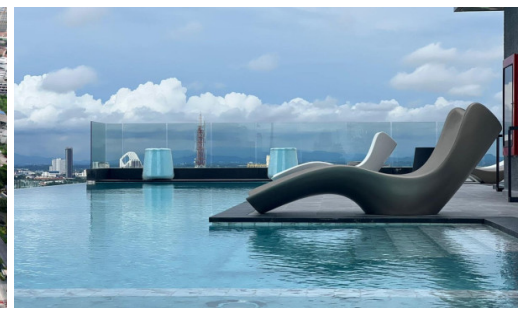

Arcadia Millennium Tower - 2 Bedroom 2 Bathroom (Type 2B-E)

Pattaya, Central Pattaya, Thailand

Reference: 15916

฿4,409,000

2 Bedrooms

2 Bathrooms

Condo

Property Description

A newly launched project from Heights Holdings 'Arcadia Millennium Tower, located in a prime location of Central Pattaya. It is a 46-story high-rise condominium with 803 units, designed with modern amenities such as a hotel-style lobby, BBQ area, Zen style resting area with plants and lush garden, gym, game club, spa, sauna, an infinity-edge pool, a rooftop swimming pool, and resting area. Enjoy 270-degree of Pattaya Bay and Koh Larn views. The inner-city project that fulfills your enjoyable lifestyle with entertainment venues, cafes, restaurants, shopping centers, popular attractions including Pattaya Beach, Walking Street, Pratamnak hill, Big Buddha Temple, etc.

Property Features

- Security
- Gym
- Jacuzzi
- Sauna
- Swimming Pool
- Air Conditioning
- Balcony
- Car Park
- Electricity
- Internet
- Alarm
- Children's Area
- Lift
- Office
- Roof Garden

Location