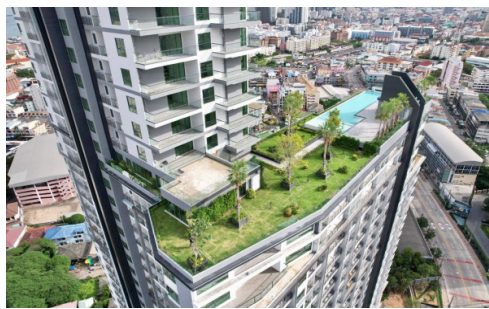

A newly launched project from Heights Holdings 'Arcadia Millennium Tower, located in a prime location of Central Pattaya. It is a 46-story high-rise condominium with 803 units, designed with modern amenities such as a hotel-style lobby, BBQ area, Zen style resting area with plants and lush garden, gym, game club, spa, sauna, an infinity-edge pool, a rooftop swimming pool, and resting area. Enjoy 270-degree of Pattaya Bay and Koh Larn views. The inner-city project that fulfills your enjoyable lifestyle with entertainment venues, cafes, restaurants, shopping centers, popular attractions including Pattaya Beach, Walking Street, Pratamnak hill, Big Buddha Temple, etc.

Photo Gallery

Property Details

- **Property Type:** Condo
- **Location:** Pattaya, Central Pattaya, Thailand
- **Internal Area:** 58.5m²
- **Land Area:** 59m²
- **Price:** ฿5,849,000
- **Bedrooms:** 2
- **Bathrooms:** 2