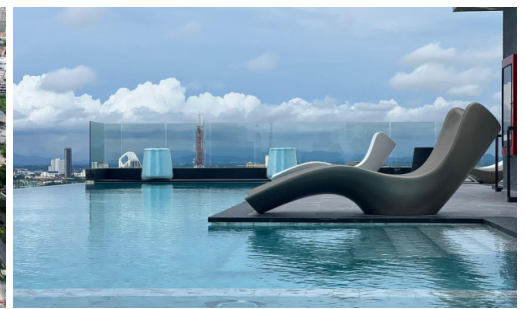

Arcadia Millennium Tower - 2 Bedroom 2 Bathroom (Type 2B-D)

Pattaya, Central Pattaya, Thailand

Reference: 15886

฿5,849,000

2 Bedrooms

2 Bathrooms

Condo

Property Description

A newly launched project from Heights Holdings 'Arcadia Millennium Tower, located in a prime location of Central Pattaya. It is a 46-story high-rise condominium with 803 units, designed with modern amenities such as a hotel-style lobby, BBQ area, Zen style resting area with plants and lush garden, gym, game club, spa, sauna, an infinity-edge pool, a rooftop swimming pool, and resting area. Enjoy 270-degree of Pattaya Bay and Koh Larn views. The inner-city project that fulfills your enjoyable lifestyle with entertainment venues, cafes, restaurants, shopping centers, popular attractions including Pattaya Beach, Walking Street, Pratamnak hill, Big Buddha Temple, etc.

Property Features

- Security
- Gym
- Jacuzzi
- Sauna
- Swimming Pool
- Air Conditioning
- Balcony
- Car Park
- Electricity
- Internet
- Alarm
- Children's Area
- Lift
- Office
- Roof Garden

Location