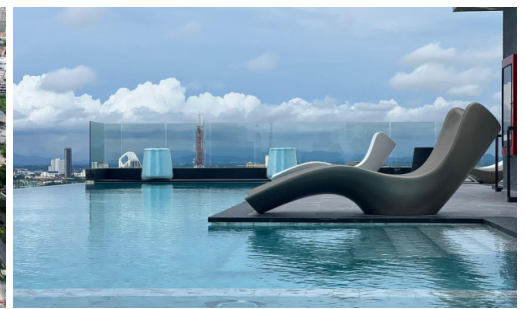

Arcadia Millennium Tower - 2 Bedroom 2 Bathroom (Type 2B-D)

Pattaya, Central Pattaya, Thailand

Reference: 15886

฿5,849,000

2 Bedrooms

2 Bathrooms

Condo