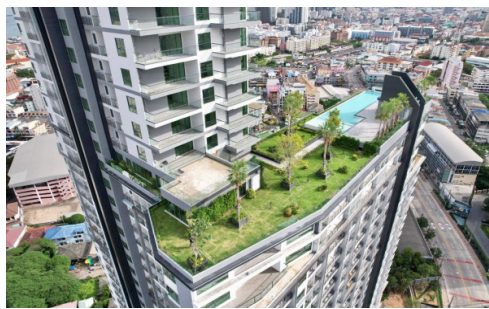

A newly launched project from Heights Holdings 'Arcadia Millennium Tower, located in a prime location of Central Pattaya. It is a 46-story high-rise condominium with 803 units, designed with modern amenities such as a hotel-style lobby, BBQ area, Zen style resting area with plants and lush garden, gym, game club, spa, sauna, an infinity-edge pool, a rooftop swimming pool, and resting area. Enjoy 270-degree of Pattaya Bay and Koh Larn views. The inner-city project that fulfills your enjoyable lifestyle with entertainment venues, cafes, restaurants, shopping centers, popular attractions including Pattaya Beach, Walking Street, Pratamnak hill, Big Buddha Temple, etc.

Property Features

- Security
- Gym
- Jacuzzi
- Sauna
- Swimming Pool
- Air Conditioning
- Balcony
- Car Park
- Electricity
- Internet
- Alarm
- Children's Area
- Lift
- Office
- Roof Garden

Location