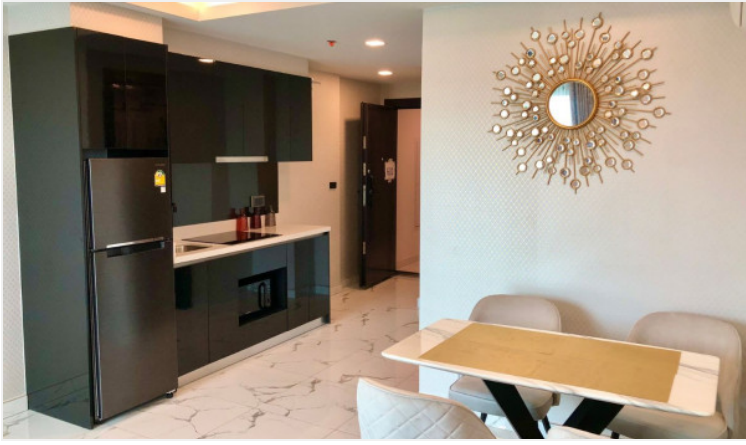

Arcadia Millennium Tower - 2 Bedroom 2 Bathroom (Type 2B-D)

Pattaya, Central Pattaya, Thailand

Reference: 15886

฿5,849,000

2 Bedrooms

2 Bathrooms

Condo

Property Description

A newly launched project from Heights Holdings 'Arcadia Millennium Tower, located in a prime location of Central Pattaya. It is a 46-story high-rise condominium with 803 units, designed with modern amenities such as a hotel-style lobby, BBQ area, Zen style resting area with plants and lush garden, gym, game club, spa, sauna, an infinity-edge pool, a rooftop swimming pool, and resting area. Enjoy 270-degree of Pattaya Bay and Koh Larn views. The inner-city project that fulfills your enjoyable lifestyle with entertainment venues, cafes, restaurants, shopping centers, popular attractions including Pattaya Beach, Walking Street, Pratamnak hill, Big Buddha Temple, etc.

Photo Gallery

Property Details

- **Property Type:** Condo
- **Location:** Pattaya, Central Pattaya, Thailand
- **Internal Area:** 58.5m²
- **Land Area:** 59m²
- **Price:** ฿5,849,000
- **Bedrooms:** 2
- **Bathrooms:** 2