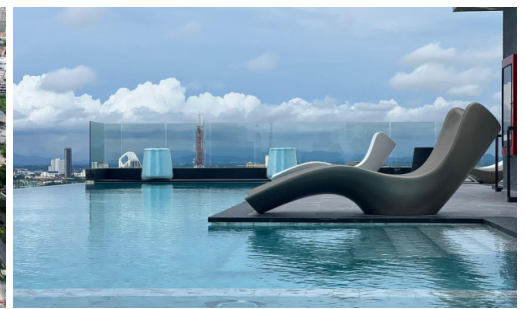

Arcadia Millennium Tower - 2 Bedroom 2 Bathroom (Type 2B-D)

Pattaya, Central Pattaya, Thailand

Reference: 15886

฿5,849,000

2 Bedrooms

2 Bathrooms

Condo

Property Description

A newly launched project from Heights Holdings 'Arcadia Millennium Tower, located in a prime location of Central Pattaya. It is a 46-story high-rise condominium with 803 units, designed with modern amenities such as a hotel-style lobby, BBQ area, Zen style resting area with plants and lush garden, gym, game club, spa, sauna, an infinity-edge pool, a rooftop swimming pool, and resting area. Enjoy 270-degree of Pattaya Bay and Koh Larn views. The inner-city project that fulfills your enjoyable lifestyle with entertainment venues, cafes, restaurants, shopping centers, popular attractions including Pattaya Beach, Walking Street, Pratamnak hill, Big Buddha Temple, etc.

Property Features

- Security
- Gym
- Jacuzzi
- Sauna
- Swimming Pool
- Air Conditioning
- Balcony
- Car Park
- Electricity
- Internet
- Alarm
- Children's Area
- Lift
- Office
- Roof Garden

Location

image not found or type unknown