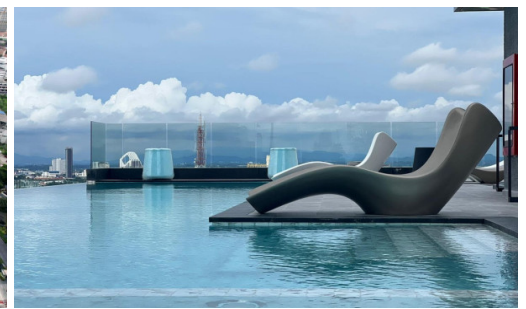

Arcadia Millennium Tower - 2 Bedroom 2 Bathroom (Type 2B-D)

Pattaya, Central Pattaya, Thailand

Reference: 15886

฿5,849,000

Condo