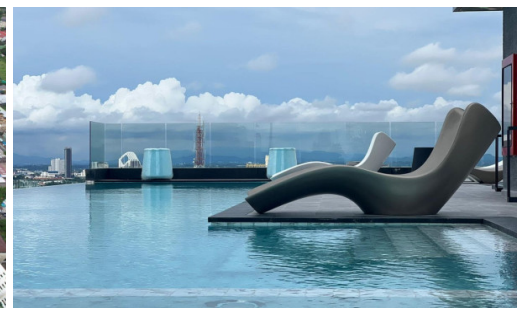

Arcadia Millennium Tower - 2 Bedroom 2 Bathroom (Type 2B-C)

Pattaya, Central Pattaya, Thailand

Reference: 15896

฿5,599,000

2 Bedrooms

2 Bathrooms

Condo