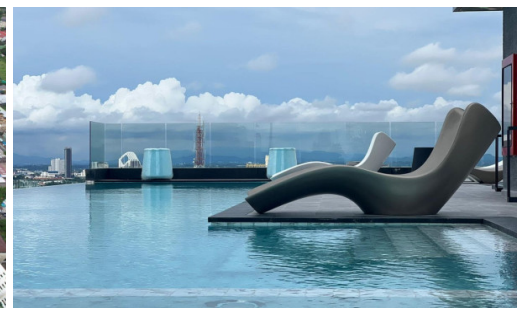

Arcadia Millennium Tower - 2 Bedroom 2 Bathroom (Type 2B-C)

Pattaya, Central Pattaya, Thailand

Reference: 15896

฿5,599,000

2 Bedrooms

2 Bathrooms

Condo

Property Description

A newly launched project from Heights Holdings 'Arcadia Millennium Tower, located in a prime location of Central Pattaya. It is a 46-story high-rise condominium with 803 units, designed with modern amenities such as a hotel-style lobby, BBQ area, Zen style resting area with plants and lush garden, gym, game club, spa, sauna, an infinity-edge pool, a rooftop swimming pool, and resting area. Enjoy 270-degree of Pattaya Bay and Koh Larn views. The inner-city project that fulfills your enjoyable lifestyle with entertainment venues, cafes, restaurants, shopping centers, popular attractions including Pattaya Beach, Walking Street, Pratamnak hill, Big Buddha Temple, etc.

Property Features

- Security
- Gym
- Jacuzzi
- Sauna
- Swimming Pool
- Air Conditioning
- Balcony
- Car Park
- Electricity
- Internet
- Alarm
- Children's Area
- Lift
- Office
- Roof Garden

Location