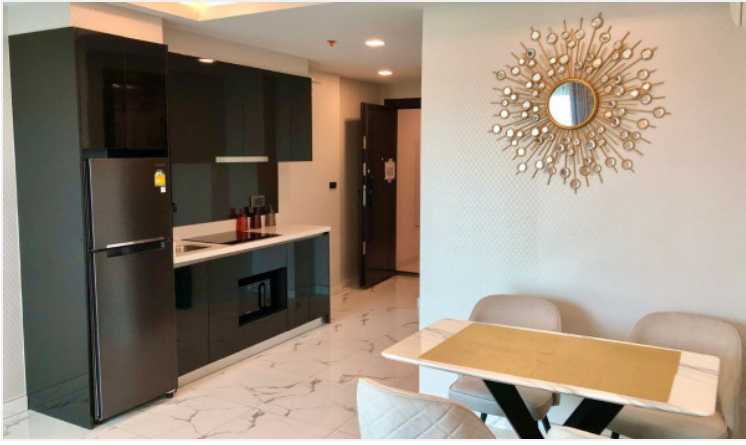

Arcadia Millennium Tower - 2 Bedroom 2 Bathroom (Type 2B-B)

Pattaya, Central Pattaya, Thailand

Reference: 15876

฿6,999,000

2 Bedrooms

2 Bathrooms

Condo

Property Description

A newly launched project from Heights Holdings 'Arcadia Millennium Tower, located in a prime location of Central Pattaya. It is a 46-story high-rise condominium with 803 units, designed with modern amenities such as a hotel-style lobby, BBQ area, Zen style resting area with plants and lush garden, gym, game club, spa, sauna, an infinity-edge pool, a rooftop swimming pool, and resting area. Enjoy 270-degree of Pattaya Bay and Koh Larn views. The inner-city project that fulfills your enjoyable lifestyle with entertainment venues, cafes, restaurants, shopping centers, popular attractions including Pattaya Beach, Walking Street, Pratamnak hill, Big Buddha Temple, etc.

Photo Gallery

Property Details

- **Property Type:** Condo
- **Location:** Pattaya, Central Pattaya, Thailand
- **Internal Area:** 70m²
- **Land Area:** 0m²
- **Price:** ฿6,999,000
- **Bedrooms:** 2
- **Bathrooms:** 2