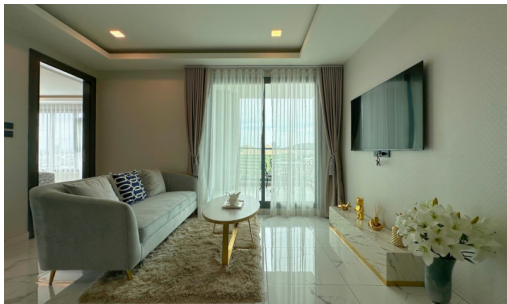

# Arcadia Millennium Tower - 2 Bed 2 Bath (Type 2B-D)

Pattaya, Central Pattaya, Thailand

Reference: 24255

# Property Description

---

A newly launched project from Heights Holdings 'Arcadia Millennium Tower, located in a prime location of Central Pattaya. It is a 46-story high-rise condominium with 803 units, designed with modern amenities such as a hotel-style lobby, BBQ area, Zen style resting area with plants and lush garden, gym, game club, spa, sauna, an infinity-edge pool, a rooftop swimming pool, and resting area. Enjoy 270-degree of Pattaya Bay and Koh Larn views. The inner-city project that fulfills your enjoyable lifestyle with entertainment venues, cafes, restaurants, shopping centers, popular attractions including Pattaya Beach, Walking Street, Pratamnak hill, Big Buddha Temple, etc.