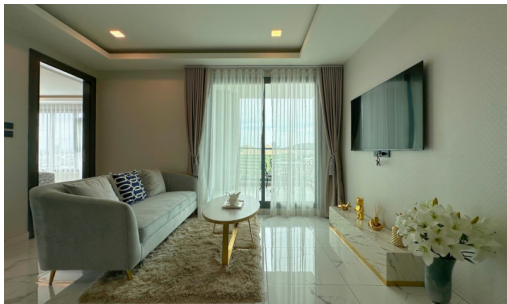

Arcadia Millennium Tower - 2 Bed 2 Bath (Type 2B-D)

Pattaya, Central Pattaya, Thailand

Reference: 24255

฿7,099,000

2 Bedrooms

2 Bathrooms

Condo

Property Description

A newly launched project from Heights Holdings 'Arcadia Millennium Tower, located in a prime location of Central Pattaya. It is a 46-story high-rise condominium with 803 units, designed with modern amenities such as a hotel-style lobby, BBQ area, Zen style resting area with plants and lush garden, gym, game club, spa, sauna, an infinity-edge pool, a rooftop swimming pool, and resting area. Enjoy 270-degree of Pattaya Bay and Koh Larn views. The inner-city project that fulfills your enjoyable lifestyle with entertainment venues, cafes, restaurants, shopping centers, popular attractions including Pattaya Beach, Walking Street, Pratamnak hill, Big Buddha Temple, etc.

Photo Gallery

Property Details

- **Property Type:** Condo
- **Location:** Pattaya, Central Pattaya, Thailand
- **Internal Area:** 59.22m²
- **Land Area:** 60m²
- **Price:** ฿7,099,000
- **Bedrooms:** 2
- **Bathrooms:** 2