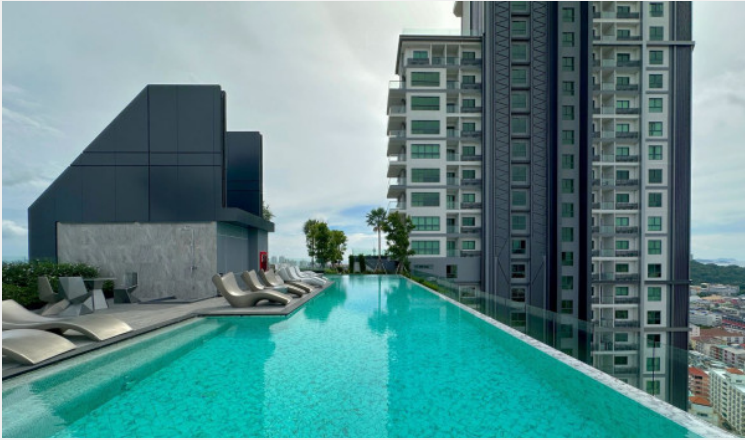

# Property Description

---

A newly launched project from Heights Holdings 'Arcadia Millennium Tower, located in a prime location of Central Pattaya. It is a 46-story high-rise condominium with 803 units, designed with modern amenities such as a hotel-style lobby, BBQ area, Zen style resting area with plants and lush garden, gym, game club, spa, sauna, an infinity-edge pool, a rooftop swimming pool, and resting area. Enjoy 270-degree of Pattaya Bay and Koh Larn views. The inner-city project that fulfills your enjoyable lifestyle with entertainment venues, cafes, restaurants, shopping centers, popular attractions including Pattaya Beach, Walking Street, Pratamnak hill, Big Buddha Temple, etc.

# Photo Gallery

---