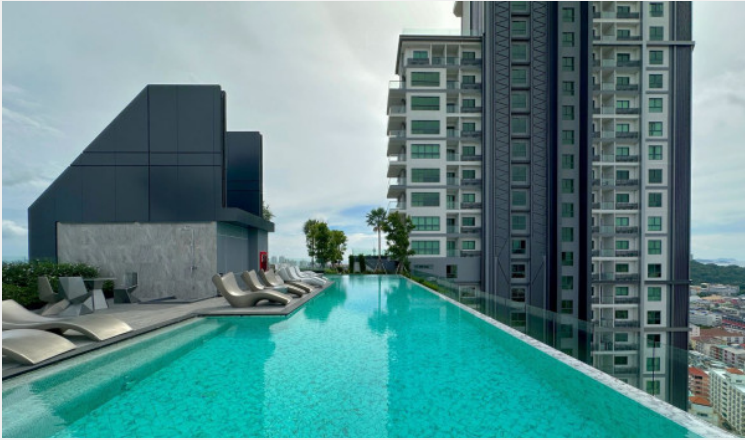

Arcadia Millennium Tower - 2 Bed 2 Bath (Type 2B-D)

Pattaya, Central Pattaya, Thailand

Reference: 24255

฿7,099,000

2 Bedrooms

2 Bathrooms

Condo

Property Description

A newly launched project from Heights Holdings 'Arcadia Millennium Tower, located in a prime location of Central Pattaya. It is a 46-story high-rise condominium with 803 units, designed with modern amenities such as a hotel-style lobby, BBQ area, Zen style resting area with plants and lush garden, gym, game club, spa, sauna, an infinity-edge pool, a rooftop swimming pool, and resting area. Enjoy 270-degree of Pattaya Bay and Koh Larn views. The inner-city project that fulfills your enjoyable lifestyle with entertainment venues, cafes, restaurants, shopping centers, popular attractions including Pattaya Beach, Walking Street, Pratamnak hill, Big Buddha Temple, etc.

Photo Gallery

Property Details

- **Property Type:** Condo
- **Location:** Pattaya, Central Pattaya, Thailand
- **Internal Area:** 59.22m²
- **Land Area:** 60m²
- **Price:** ฿7,099,000
- **Bedrooms:** 2
- **Bathrooms:** 2

Property Features

- Security
- Gym
- Jacuzzi
- Sauna
- Swimming Pool
- Air Conditioning
- Balcony
- Car Park
- Electricity
- Internet
- Alarm
- Children's Area
- Lift
- Office
- Roof Garden

Location