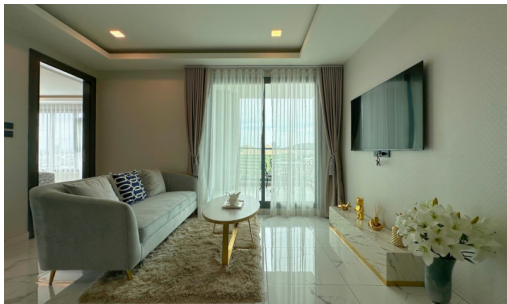

Arcadia Millennium Tower - 2 Bed 2 Bath (Type 2B-D)

Pattaya, Central Pattaya, Thailand

Reference: 24255

฿7,099,000

2 Bedrooms

2 Bathrooms

Condo

Property Description

A newly launched project from Heights Holdings 'Arcadia Millennium Tower, located in a prime location of Central Pattaya. It is a 46-story high-rise condominium with 803 units, designed with modern amenities such as a hotel-style lobby, BBQ area, Zen style resting area with plants and lush garden, gym, game club, spa, sauna, an infinity-edge pool, a rooftop swimming pool, and resting area. Enjoy 270-degree of Pattaya Bay and Koh Larn views. The inner-city project that fulfills your enjoyable lifestyle with entertainment venues, cafes, restaurants, shopping centers, popular attractions including Pattaya Beach, Walking Street, Pratamnak hill, Big Buddha Temple, etc.

Photo Gallery

Property Details

- **Property Type:** Condo
- **Location:** Pattaya, Central Pattaya, Thailand
- **Internal Area:** 59.22m²
- **Land Area:** 0m²
- **Price:** ฿7,099,000
- **Bedrooms:** 2
- **Bathrooms:** 2