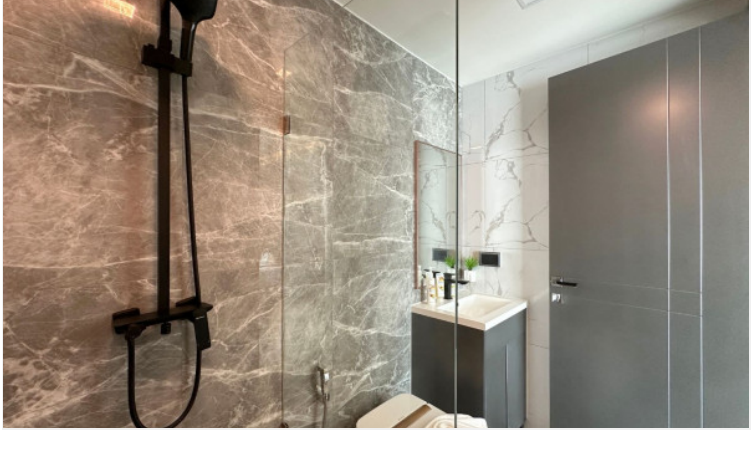

2 Bed Condo

Pattaya, Central Pattaya, Thailand
Reference: 24255

฿7,099,000

2 Bedrooms

2 Bathrooms

Condo

Property Description

A newly launched project from Heights Holdings 'Arcadia Millennium Tower, located in a prime location of Central Pattaya. It is a 46-story high-rise condominium with 803 units, designed with modern amenities such as a hotel-style lobby, BBQ area, Zen style resting area with plants and lush garden, gym, game club, spa, sauna, an infinity-edge pool, a rooftop swimming pool, and resting area. Enjoy 270-degree of Pattaya Bay and Koh Larn views. The inner-city project that fulfills your enjoyable lifestyle with entertainment venues, cafes, restaurants, shopping centers, popular attractions including Pattaya Beach, Walking Street, Pratamnak hill, Big Buddha Temple, etc.

Photo Gallery

Property Details

- **Property Type:** Condo
- **Location:** Pattaya, Central Pattaya, Thailand
- **Internal Area:** 59.22m²
- **Land Area:** 0m²
- **Price:** ฿7,099,000
- **Bedrooms:** 2
- **Bathrooms:** 2