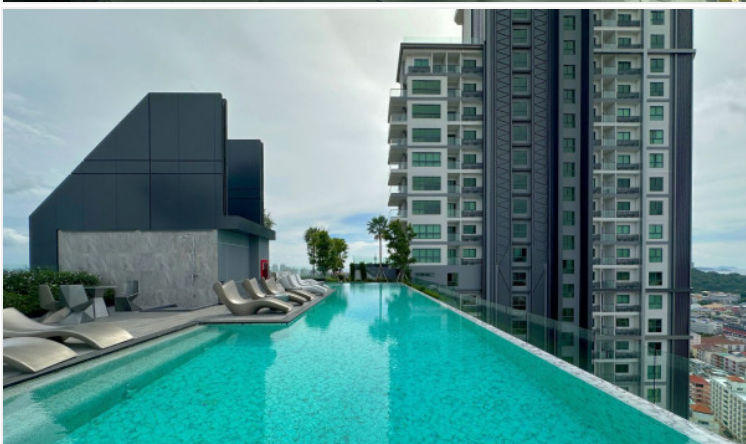

2 Bed Condo

Pattaya, Central Pattaya, Thailand
Reference: 24255

฿7,099,000

2 Bedrooms

2 Bathrooms

Condo

Property Description

A newly launched project from Heights Holdings 'Arcadia Millennium Tower, located in a prime location of Central Pattaya. It is a 46-story high-rise condominium with 803 units, designed with modern amenities such as a hotel-style lobby, BBQ area, Zen style resting area with plants and lush garden, gym, game club, spa, sauna, an infinity-edge pool, a rooftop swimming pool, and resting area. Enjoy 270-degree of Pattaya Bay and Koh Larn views. The inner-city project that fulfills your enjoyable lifestyle with entertainment venues, cafes, restaurants, shopping centers, popular attractions including Pattaya Beach, Walking Street, Pratamnak hill, Big Buddha Temple, etc.

Photo Gallery

Property Details

- **Property Type:** Condo
- **Location:** Pattaya, Central Pattaya, Thailand
- **Internal Area:** 59.22m²
- **Land Area:** 0m²
- **Price:** ฿7,099,000
- **Bedrooms:** 2
- **Bathrooms:** 2

Property Features

- Security
- Gym
- Jacuzzi
- Sauna
- Swimming Pool
- Air Conditioning
- Balcony
- Car Park
- Electricity
- Internet
- Alarm
- Children's Area
- Lift
- Office
- Roof Garden