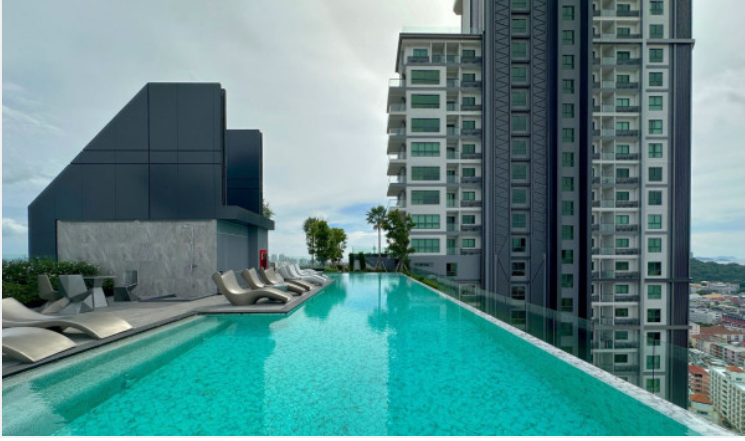

Arcadia Millennium Tower - 2 Bed 2 Bath (Type 2B-B)

Pattaya, Central Pattaya, Thailand

Reference: 24272

฿8,699,000

2 Bedrooms

2 Bathrooms

Condo

Property Description

A newly launched project from Heights Holdings 'Arcadia Millennium Tower, located in a prime location of Central Pattaya. It is a 46-story high-rise condominium with 803 units, designed with modern amenities such as a hotel-style lobby, BBQ area, Zen style resting area with plants and lush garden, gym, game club, spa, sauna, an infinity-edge pool, a rooftop swimming pool, and resting area. Enjoy 270-degree of Pattaya Bay and Koh Larn views. The inner-city project that fulfills your enjoyable lifestyle with entertainment venues, cafes, restaurants, shopping centers, popular attractions including Pattaya Beach, Walking Street, Pratamnak hill, Big Buddha Temple, etc.

Photo Gallery

Property Details

- **Property Type:** Condo
- **Location:** Pattaya, Central Pattaya, Thailand
- **Internal Area:** 72.59m²
- **Land Area:** 73m²
- **Price:** ฿8,699,000
- **Bedrooms:** 2
- **Bathrooms:** 2

Property Features

- Security
- Gym
- Jacuzzi
- Sauna
- Swimming Pool
- Air Conditioning
- Balcony
- Car Park
- Electricity
- Internet
- Alarm
- Children's Area
- Lift
- Office
- Roof Garden

Location