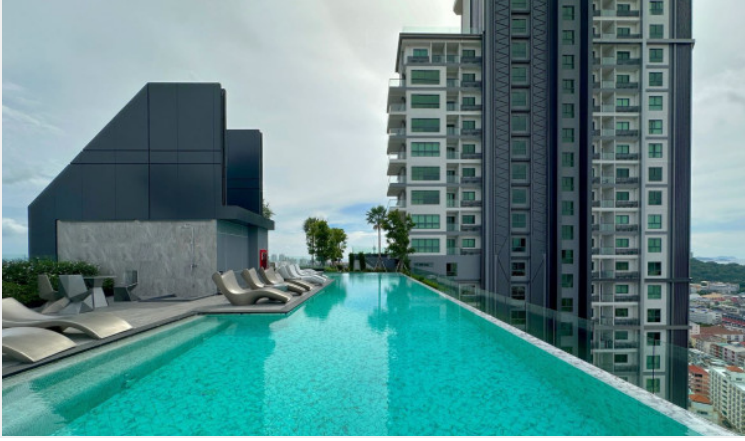

Arcadia Millennium Tower - 2 Bed 2 Bath (Type 2B-B)

Pattaya, Central Pattaya, Thailand

Reference: 24272

฿8,699,000

2 Bedrooms

2 Bathrooms

Condo

Property Description

A newly launched project from Heights Holdings 'Arcadia Millennium Tower, located in a prime location of Central Pattaya. It is a 46-story high-rise condominium with 803 units, designed with modern amenities such as a hotel-style lobby, BBQ area, Zen style resting area with plants and lush garden, gym, game club, spa, sauna, an infinity-edge pool, a rooftop swimming pool, and resting area. Enjoy 270-degree of Pattaya Bay and Koh Larn views. The inner-city project that fulfills your enjoyable lifestyle with entertainment venues, cafes, restaurants, shopping centers, popular attractions including Pattaya Beach, Walking Street, Pratamnak hill, Big Buddha Temple, etc.

Photo Gallery

Property Details

- **Property Type:** Condo
- **Location:** Pattaya, Central Pattaya, Thailand
- **Internal Area:** 72.59m²
- **Land Area:** 0m²
- **Price:** ฿8,699,000
- **Bedrooms:** 2
- **Bathrooms:** 2

Property Features

- Security
- Gym
- Jacuzzi
- Sauna
- Swimming Pool
- Air Conditioning
- Balcony
- Car Park
- Electricity
- Internet
- Alarm
- Children's Area
- Lift
- Office
- Roof Garden

Location