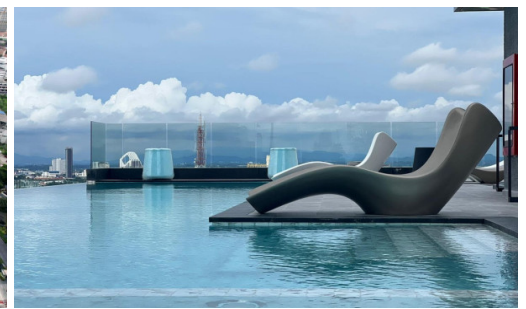

Arcadia Millennium Tower - 1 Bedroom 1 Bathroom (Type 1B-C)

Pattaya, Central Pattaya, Thailand

Reference: 16048

฿4,299,000

Condo