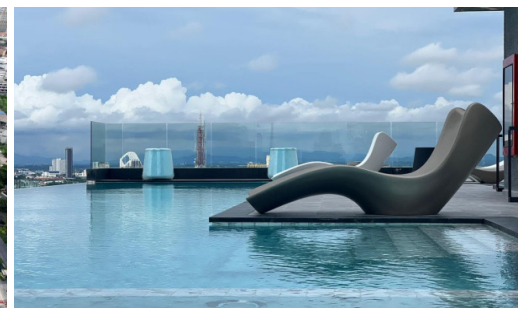

Arcadia Millennium Tower - 1 Bedroom 1 Bathroom (Type 1B-A)

Pattaya, Central Pattaya, Thailand

Reference: 16073

฿2,699,000

1 Bedrooms

1 Bathrooms

Condo

Property Description

A newly launched project from Heights Holdings 'Arcadia Millennium Tower, located in a prime location of Central Pattaya. It is a 46-story high-rise condominium with 803 units, designed with modern amenities such as a hotel-style lobby, BBQ area, Zen style resting area with plants and lush garden, gym, game club, spa, sauna, an infinity-edge pool, a rooftop swimming pool, and resting area. Enjoy 270-degree of Pattaya Bay and Koh Larn views. The inner-city project that fulfills your enjoyable lifestyle with entertainment venues, cafes, restaurants, shopping centers, popular attractions including Pattaya Beach, Walking Street, Pratamnak hill, Big Buddha Temple, etc.

Property Features

- Security
- Gym
- Jacuzzi
- Sauna
- Swimming Pool
- Air Conditioning
- Balcony
- Car Park
- Electricity
- Internet
- Alarm
- Children's Area
- Lift
- Office
- Roof Garden

Location