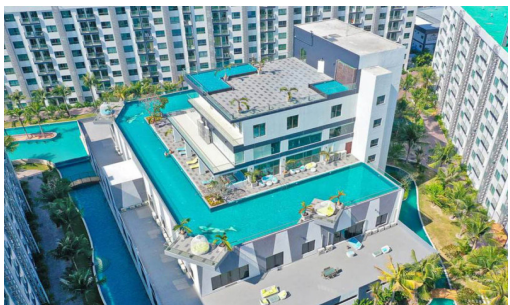

Arcadia Beach Resort - 1 Bed 1 Bath

Pattaya, South Pattaya, Thailand

Reference: 6341

฿1,490,000

1 Bedrooms

1 Bathrooms

Condo

Property Description

Pattaya's largest inner-city resort-style condominium was developed by CRS Star Co., Ltd, consisting of 4 buildings. Arcadia Beach Resort will set the standard for luxury, holiday living in a prime inner-city location. It is situated on Thappraya, South Pattaya connected to Thappraya road which is the main through-road linking to Jomtien, Pratamnak, and Pattaya. The project features luxury facilities including a beach club with a rooftop bar, a terraced restaurant, a fully-equipped fitness center, spa, shopping arcade, and underground parking.

Photo Gallery

Property Details

- **Property Type:** Condo
- **Location:** Pattaya, South Pattaya, Thailand
- **Internal Area:** 25m²
- **Land Area:** 0m²
- **Price:** ฿1,490,000
- **Bedrooms:** 1
- **Bathrooms:** 1