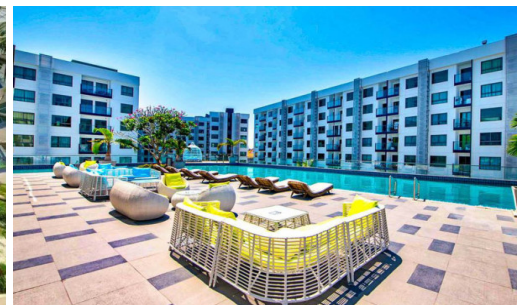

Arcadia Beach Resort - 1 Bed 1 Bath

Pattaya, South Pattaya, Thailand

Reference: 6341

฿1,490,000

1 Bedrooms

1 Bathrooms

Condo

Property Description

Pattaya's largest inner-city resort-style condominium was developed by CRS Star Co., Ltd, consisting of 4 buildings. Arcadia Beach Resort will set the standard for luxury, holiday living in a prime inner-city location. It is situated on Thappraya, South Pattaya connected to Thappraya road which is the main through-road linking to Jomtien, Pratamnak, and Pattaya. The project features luxury facilities including a beach club with a rooftop bar, a terraced restaurant, a fully-equipped fitness center, spa, shopping arcade, and underground parking.

Photo Gallery

Property Details

- **Property Type:** Condo
- **Location:** Pattaya, South Pattaya, Thailand
- **Internal Area:** 25m²
- **Land Area:** 0m²
- **Price:** ฿1,490,000
- **Bedrooms:** 1
- **Bathrooms:** 1

Property Features

- Security
- Gym
- Jacuzzi
- Swimming Pool

Location