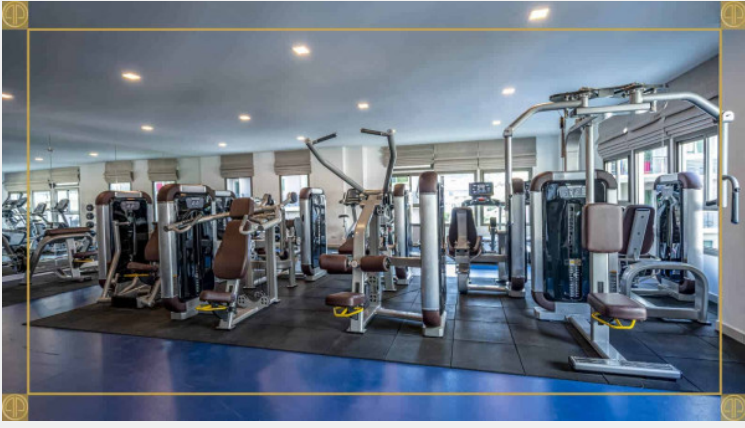

Arcadia Beach Continental - 2 Bed 2 Bath City View

Pattaya, South Pattaya, Thailand
Reference: 4397

฿2,798,000

2 Bedrooms

2 Bathrooms

Condo

Property Description

Arcadia Beach Continental , offering inner-city resort living in Pattaya on an unprecedented scale. A five building development of 1,350 apartments, Arcadia Beach Continental fuses the unique stylistic features of several of mainland Europe’s most prized regions amongst the lush tropical landscape of South Pattaya.

Photo Gallery

Property Details

- **Property Type:** Condo
- **Location:** Pattaya, South Pattaya, Thailand
- **Internal Area:** 52m²
- **Land Area:** 0m²
- **Price:** ฿2,798,000
- **Bedrooms:** 2
- **Bathrooms:** 2

Property Features

- Security
- Gym
- Jacuzzi
- Sauna
- Swimming Pool

Location