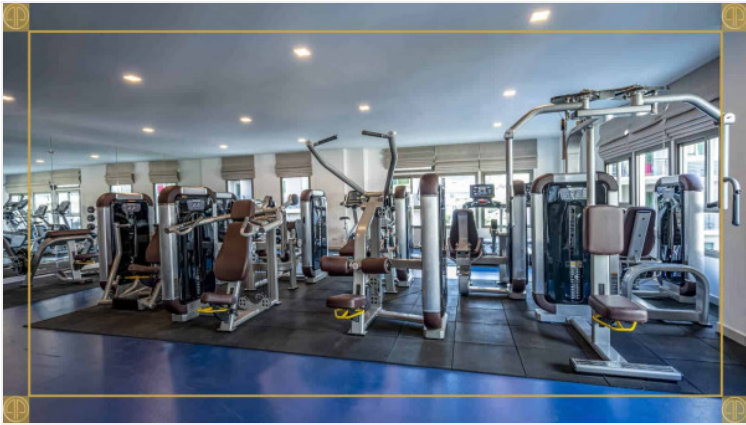

Arcadia Beach Continental - 2 Bed 2 Bath City View

Pattaya, South Pattaya, Thailand
Reference: 4397

฿2,798,000

2 Bedrooms

2 Bathrooms

Condo

Property Description

Arcadia Beach Continental , offering inner-city resort living in Pattaya on an unprecedented scale. A five building development of 1,350 apartments, Arcadia Beach Continental fuses the unique stylistic features of several of mainland Europe’s most prized regions amongst the lush tropical landscape of South Pattaya.

Photo Gallery

Property Details

- **Property Type:** Condo
- **Location:** Pattaya, South Pattaya, Thailand
- **Internal Area:** 52m²
- **Land Area:** 0m²
- **Price:** ฿2,798,000
- **Bedrooms:** 2
- **Bathrooms:** 2

Property Features

- Security
- Gym
- Jacuzzi
- Sauna
- Swimming Pool

Location