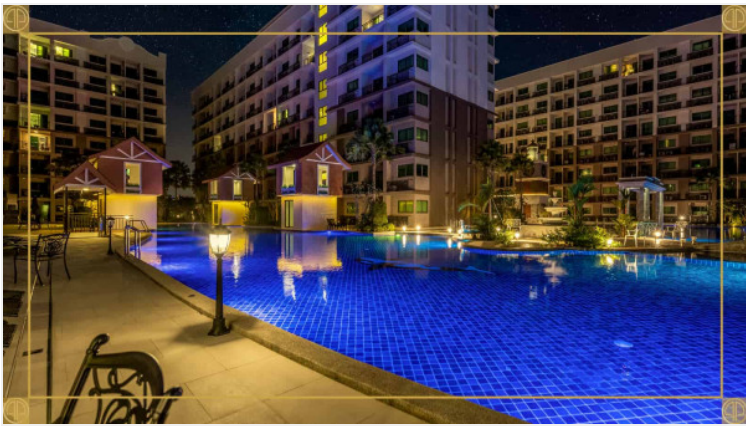

Arcadia Beach Continental - 2 Bed 2 Bath City View

Pattaya, South Pattaya, Thailand
Reference: 4397

฿2,798,000

2 Bedrooms

2 Bathrooms

Condo

Property Description

Arcadia Beach Continental , offering inner-city resort living in Pattaya on an unprecedented scale. A five building development of 1,350 apartments, Arcadia Beach Continental fuses the unique stylistic features of several of mainland Europe’s most prized regions amongst the lush tropical landscape of South Pattaya.

Photo Gallery

Property Details

- **Property Type:** Condo
- **Location:** Pattaya, South Pattaya, Thailand
- **Internal Area:** 52m²
- **Land Area:** 0m²
- **Price:** ฿2,798,000
- **Bedrooms:** 2
- **Bathrooms:** 2

Property Features

- Security
- Gym
- Jacuzzi
- Sauna
- Swimming Pool

Location