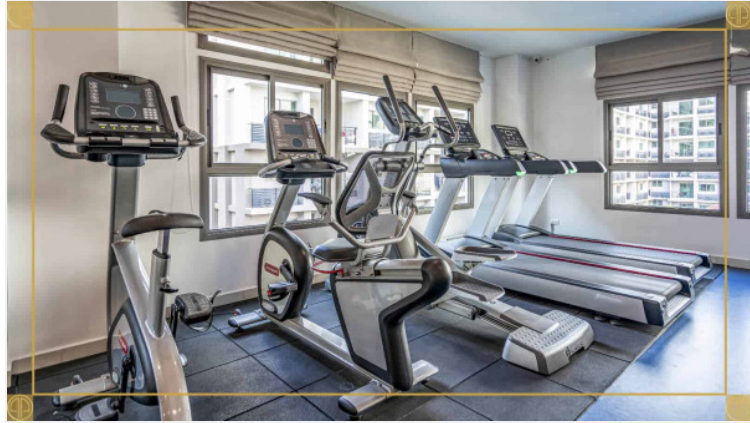

Arcadia Beach Continental - 2 Bed 2 Bath City View

Pattaya, South Pattaya, Thailand
Reference: 4397

฿2,798,000

2 Bedrooms

2 Bathrooms

Condo

Property Description

Arcadia Beach Continental , offering inner-city resort living in Pattaya on an unprecedented scale. A five building development of 1,350 apartments, Arcadia Beach Continental fuses the unique stylistic features of several of mainland Europe’s most prized regions amongst the lush tropical landscape of South Pattaya.

Photo Gallery

Property Details

- **Property Type:** Condo
- **Location:** Pattaya, South Pattaya, Thailand
- **Internal Area:** 52m²
- **Land Area:** 0m²
- **Price:** ฿2,798,000
- **Bedrooms:** 2
- **Bathrooms:** 2

Property Features

- Security
- Gym
- Jacuzzi
- Sauna
- Swimming Pool

Location