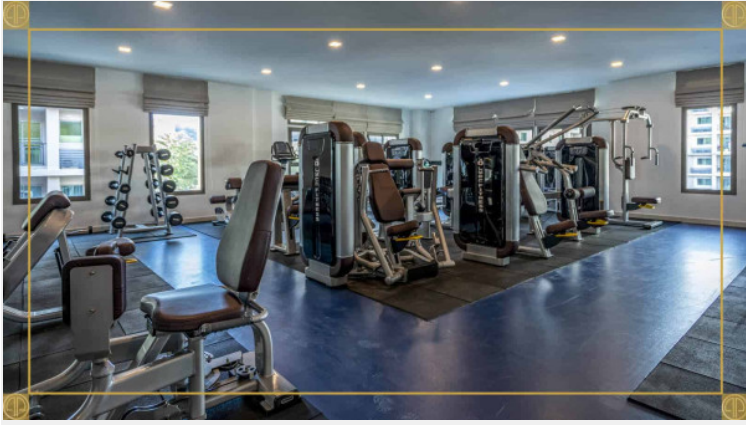

Arcadia Beach Continental - 2 Bed 2 Bath City View

Pattaya, South Pattaya, Thailand
Reference: 4397

฿2,798,000

2 Bedrooms

2 Bathrooms

Condo

Property Description

Arcadia Beach Continental , offering inner-city resort living in Pattaya on an unprecedented scale. A five building development of 1,350 apartments, Arcadia Beach Continental fuses the unique stylistic features of several of mainland Europe’s most prized regions amongst the lush tropical landscape of South Pattaya.

Photo Gallery

Property Details

- **Property Type:** Condo
- **Location:** Pattaya, South Pattaya, Thailand
- **Internal Area:** 52m²
- **Land Area:** 0m²
- **Price:** ฿2,798,000
- **Bedrooms:** 2
- **Bathrooms:** 2

Property Features

- Security
- Gym
- Jacuzzi
- Sauna
- Swimming Pool

Location