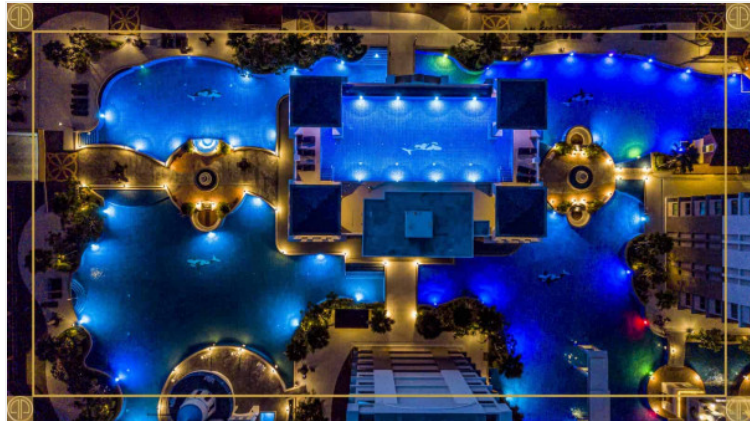

Arcadia Beach Continental - 2 Bed 2 Bath City View

Pattaya, South Pattaya, Thailand
Reference: 4397

฿2,798,000

2 Bedrooms

2 Bathrooms

Condo

Property Description

Arcadia Beach Continental , offering inner-city resort living in Pattaya on an unprecedented scale. A five building development of 1,350 apartments, Arcadia Beach Continental fuses the unique stylistic features of several of mainland Europe’s most prized regions amongst the lush tropical landscape of South Pattaya.

Photo Gallery

Property Details

- **Property Type:** Condo
- **Location:** Pattaya, South Pattaya, Thailand
- **Internal Area:** 52m²
- **Land Area:** 0m²
- **Price:** ฿2,798,000
- **Bedrooms:** 2
- **Bathrooms:** 2

Property Features

- Security
- Gym
- Jacuzzi
- Sauna
- Swimming Pool

Location