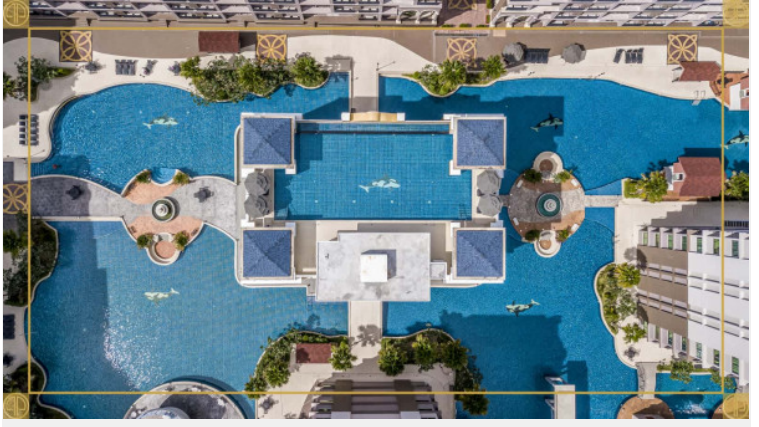

Arcadia Beach Continental - 2 Bed 2 Bath City View

Pattaya, South Pattaya, Thailand
Reference: 4397

฿2,798,000

2 Bedrooms

2 Bathrooms

Condo

Property Description

Arcadia Beach Continental , offering inner-city resort living in Pattaya on an unprecedented scale. A five building development of 1,350 apartments, Arcadia Beach Continental fuses the unique stylistic features of several of mainland Europe’s most prized regions amongst the lush tropical landscape of South Pattaya.

Photo Gallery

Property Details

- **Property Type:** Condo
- **Location:** Pattaya, South Pattaya, Thailand
- **Internal Area:** 52m²
- **Land Area:** 0m²
- **Price:** ฿2,798,000
- **Bedrooms:** 2
- **Bathrooms:** 2

Property Features

- Security
- Gym
- Jacuzzi
- Sauna
- Swimming Pool

Location