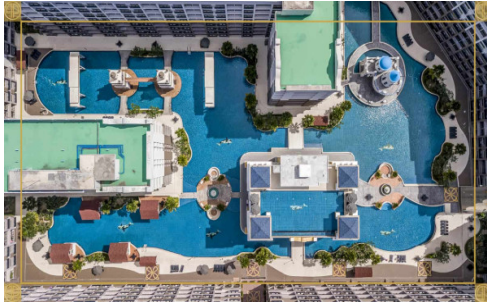

Arcadia Beach Continental - 2 Bed 2 Bath City View

Pattaya, South Pattaya, Thailand
Reference: 4397

฿2,798,000

2 Bedrooms

2 Bathrooms

Condo

Property Description

Arcadia Beach Continental , offering inner-city resort living in Pattaya on an unprecedented scale. A five building development of 1,350 apartments, Arcadia Beach Continental fuses the unique stylistic features of several of mainland Europe’s most prized regions amongst the lush tropical landscape of South Pattaya.

Photo Gallery

Property Details

- **Property Type:** Condo
- **Location:** Pattaya, South Pattaya, Thailand
- **Internal Area:** 52m²
- **Land Area:** 0m²
- **Price:** ฿2,798,000
- **Bedrooms:** 2
- **Bathrooms:** 2

Property Features

- Security
- Gym
- Jacuzzi
- Sauna
- Swimming Pool

Location