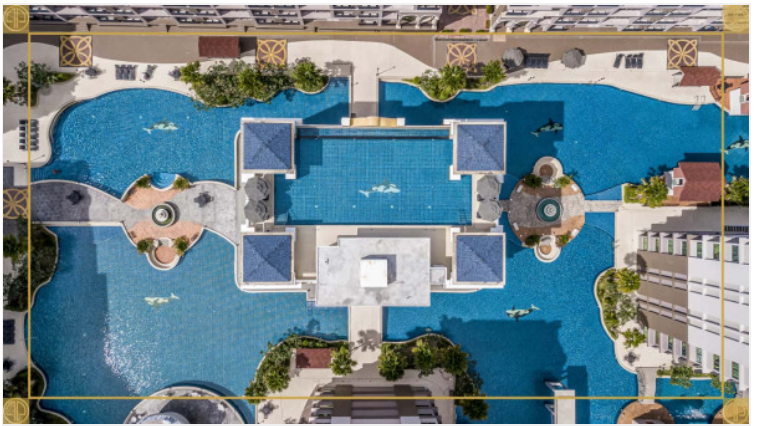

Arcadia Beach Continental - 2 Bed 2 Bath City View

Pattaya, South Pattaya, Thailand
Reference: 4397

฿2,798,000

2 Bedrooms

2 Bathrooms

Condo

Property Description

Arcadia Beach Continental , offering inner-city resort living in Pattaya on an unprecedented scale. A five building development of 1,350 apartments, Arcadia Beach Continental fuses the unique stylistic features of several of mainland Europe’s most prized regions amongst the lush tropical landscape of South Pattaya.

Photo Gallery

Property Details

- **Property Type:** Condo
- **Location:** Pattaya, South Pattaya, Thailand
- **Internal Area:** 52m²
- **Land Area:** 0m²
- **Price:** ฿2,798,000
- **Bedrooms:** 2
- **Bathrooms:** 2

Property Features

- Security
- Gym
- Jacuzzi
- Sauna
- Swimming Pool

Location