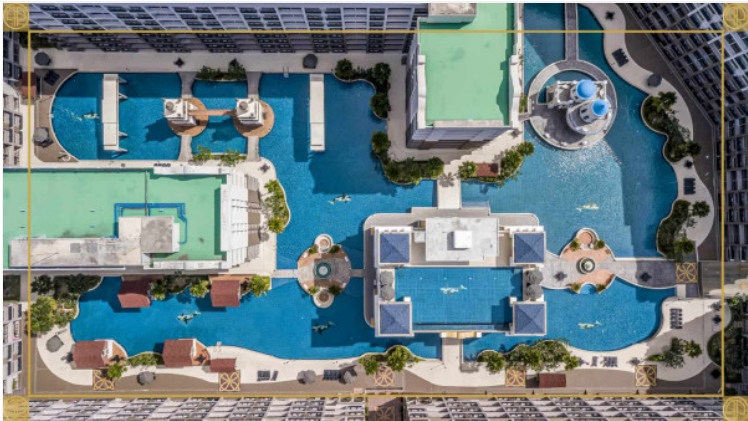

Arcadia Beach Continental - 2 Bed 2 Bath City View

Pattaya, South Pattaya, Thailand
Reference: 4397

฿2,798,000

2 Bedrooms

2 Bathrooms

Condo

Property Description

Arcadia Beach Continental , offering inner-city resort living in Pattaya on an unprecedented scale. A five building development of 1,350 apartments, Arcadia Beach Continental fuses the unique stylistic features of several of mainland Europe’s most prized regions amongst the lush tropical landscape of South Pattaya.

Photo Gallery

Property Details

- **Property Type:** Condo
- **Location:** Pattaya, South Pattaya, Thailand
- **Internal Area:** 52m²
- **Land Area:** 0m²
- **Price:** ฿2,798,000
- **Bedrooms:** 2
- **Bathrooms:** 2

Property Features

- Security
- Gym
- Jacuzzi
- Sauna
- Swimming Pool

Location