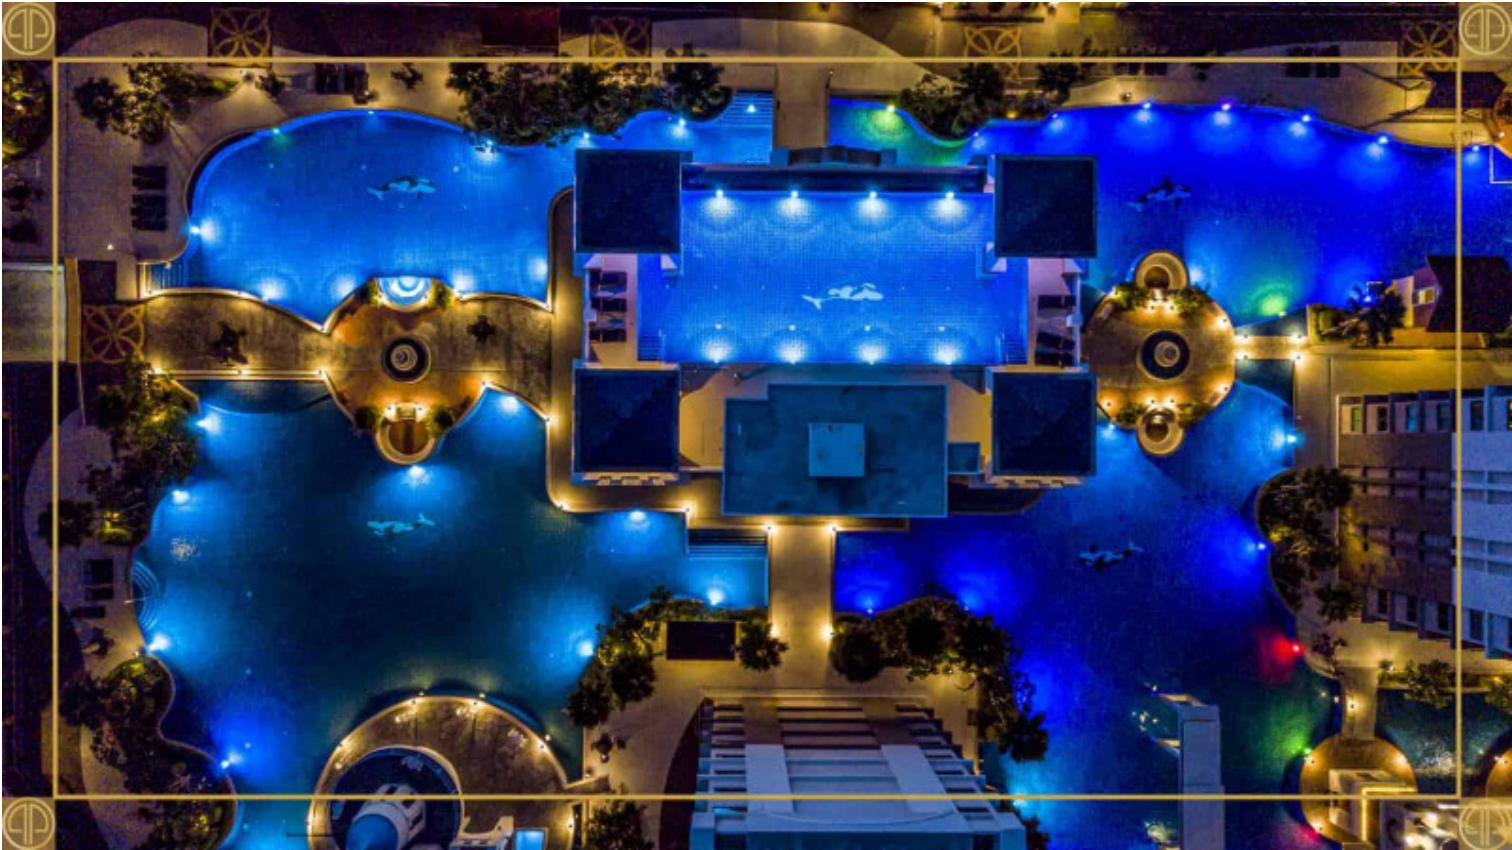

Arcadia Beach Continental - 2 Bed 2 Bath City View

Pattaya, South Pattaya, Thailand
Reference: 4397

฿2,798,000

2 Bedrooms

2 Bathrooms

Condo

Property Description

Arcadia Beach Continental , offering inner-city resort living in Pattaya on an unprecedented scale. A five building development of 1,350 apartments, Arcadia Beach Continental fuses the unique stylistic features of several of mainland Europe’s most prized regions amongst the lush tropical landscape of South Pattaya.

Photo Gallery

Property Details

- **Property Type:** Condo
- **Location:** Pattaya, South Pattaya, Thailand
- **Internal Area:** 52m²
- **Land Area:** 0m²
- **Price:** ฿2,798,000
- **Bedrooms:** 2
- **Bathrooms:** 2

Property Features

- Security
- Gym
- Jacuzzi
- Sauna
- Swimming Pool

Location