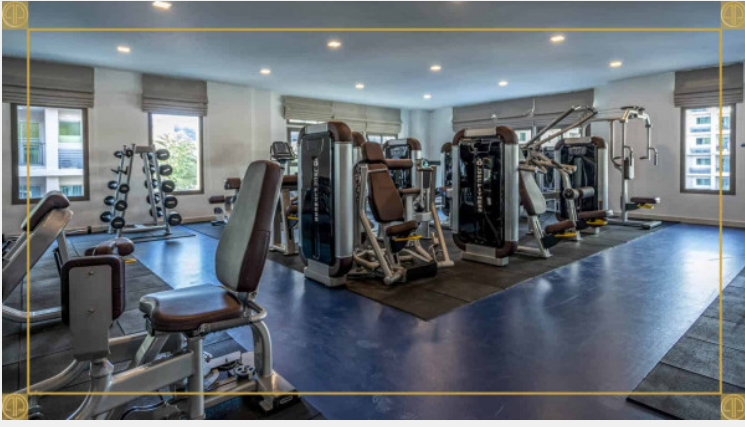

Arcadia Beach Continental - 2 Bed 2 Bath City View

Pattaya, South Pattaya, Thailand
Reference: 4397

฿2,798,000

2 Bedrooms

2 Bathrooms

Condo

Property Description

Arcadia Beach Continental , offering inner-city resort living in Pattaya on an unprecedented scale. A five building development of 1,350 apartments, Arcadia Beach Continental fuses the unique stylistic features of several of mainland Europe’s most prized regions amongst the lush tropical landscape of South Pattaya.

Photo Gallery

Property Details

- **Property Type:** Condo
- **Location:** Pattaya, South Pattaya, Thailand
- **Internal Area:** 52m²
- **Land Area:** 0m²
- **Price:** ฿2,798,000
- **Bedrooms:** 2
- **Bathrooms:** 2

Property Features

- Security
- Gym
- Jacuzzi
- Sauna
- Swimming Pool

Location