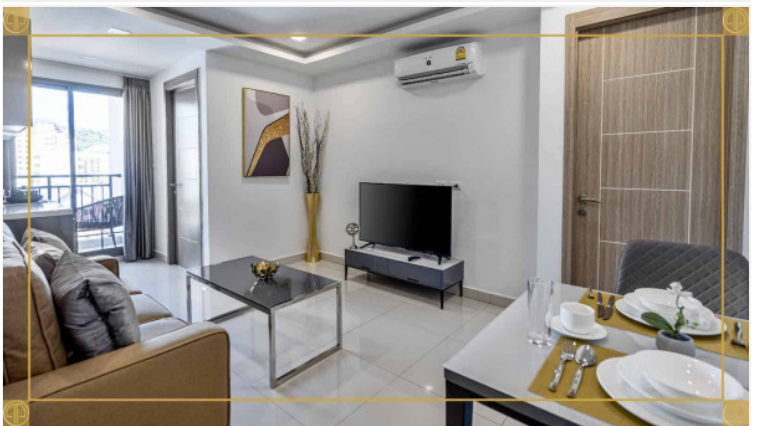

Arcadia Beach Continental - 2 Bed 2 Bath City View

Pattaya, South Pattaya, Thailand
Reference: 4397

฿2,798,000

2 Bedrooms

2 Bathrooms

Condo

Property Description

Arcadia Beach Continental , offering inner-city resort living in Pattaya on an unprecedented scale. A five building development of 1,350 apartments, Arcadia Beach Continental fuses the unique stylistic features of several of mainland Europe’s most prized regions amongst the lush tropical landscape of South Pattaya.

Photo Gallery

Property Details

- **Property Type:** Condo
- **Location:** Pattaya, South Pattaya, Thailand
- **Internal Area:** 52m²
- **Land Area:** 0m²
- **Price:** ฿2,798,000
- **Bedrooms:** 2
- **Bathrooms:** 2