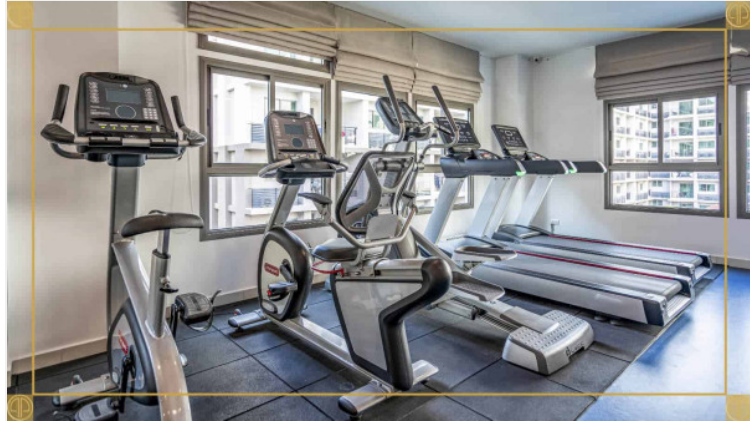

Arcadia Beach Continental - 2 Bed 2 Bath City View

Pattaya, South Pattaya, Thailand
Reference: 4397

฿2,798,000

2 Bedrooms

2 Bathrooms

Condo

Property Description

Arcadia Beach Continental , offering inner-city resort living in Pattaya on an unprecedented scale. A five building development of 1,350 apartments, Arcadia Beach Continental fuses the unique stylistic features of several of mainland Europe’s most prized regions amongst the lush tropical landscape of South Pattaya.

Photo Gallery

Property Details

- **Property Type:** Condo
- **Location:** Pattaya, South Pattaya, Thailand
- **Internal Area:** 52m²
- **Land Area:** 0m²
- **Price:** ฿2,798,000
- **Bedrooms:** 2
- **Bathrooms:** 2

Property Features

- Security
- Gym
- Jacuzzi
- Sauna
- Swimming Pool

Location