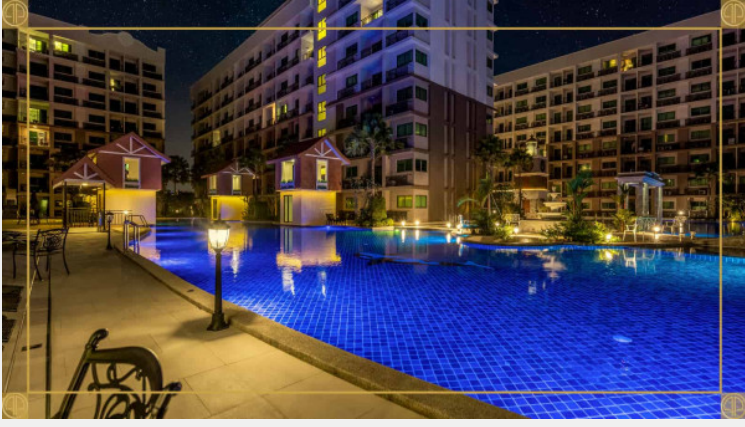

Arcadia Beach Continental - 2 Bed 2 Bath City View

Pattaya, South Pattaya, Thailand
Reference: 4397

฿2,798,000

2 Bedrooms

2 Bathrooms

Condo

Property Description

Arcadia Beach Continental , offering inner-city resort living in Pattaya on an unprecedented scale. A five building development of 1,350 apartments, Arcadia Beach Continental fuses the unique stylistic features of several of mainland Europe’s most prized regions amongst the lush tropical landscape of South Pattaya.

Photo Gallery

Property Details

- **Property Type:** Condo
- **Location:** Pattaya, South Pattaya, Thailand
- **Internal Area:** 52m²
- **Land Area:** 0m²
- **Price:** ฿2,798,000
- **Bedrooms:** 2
- **Bathrooms:** 2

Property Features

- Security
- Gym
- Jacuzzi
- Sauna
- Swimming Pool

Location