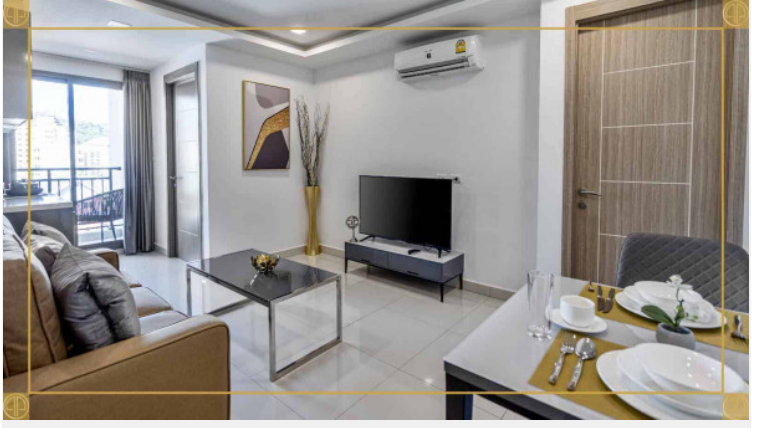

Arcadia Beach Continental - 2 Bed 2 Bath City View

Pattaya, South Pattaya, Thailand
Reference: 4397

฿2,798,000

2 Bedrooms

2 Bathrooms

Condo

Property Description

Arcadia Beach Continental , offering inner-city resort living in Pattaya on an unprecedented scale. A five building development of 1,350 apartments, Arcadia Beach Continental fuses the unique stylistic features of several of mainland Europe’s most prized regions amongst the lush tropical landscape of South Pattaya.

Photo Gallery

Property Details

- **Property Type:** Condo
- **Location:** Pattaya, South Pattaya, Thailand
- **Internal Area:** 52m²
- **Land Area:** 0m²
- **Price:** ฿2,798,000
- **Bedrooms:** 2
- **Bathrooms:** 2