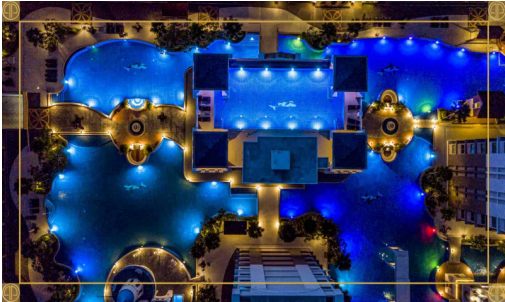

Arcadia Beach Continental - 2 Bed 2 Bath City View

Pattaya, South Pattaya, Thailand
Reference: 4397

฿2,798,000

2 Bedrooms

2 Bathrooms

Condo

Property Description

Arcadia Beach Continental , offering inner-city resort living in Pattaya on an unprecedented scale. A five building development of 1,350 apartments, Arcadia Beach Continental fuses the unique stylistic features of several of mainland Europe’s most prized regions amongst the lush tropical landscape of South Pattaya.

Photo Gallery

Property Details

- **Property Type:** Condo
- **Location:** Pattaya, South Pattaya, Thailand
- **Internal Area:** 52m²
- **Land Area:** 0m²
- **Price:** ฿2,798,000
- **Bedrooms:** 2
- **Bathrooms:** 2

Property Features

- Security
- Gym
- Jacuzzi
- Sauna
- Swimming Pool

Location