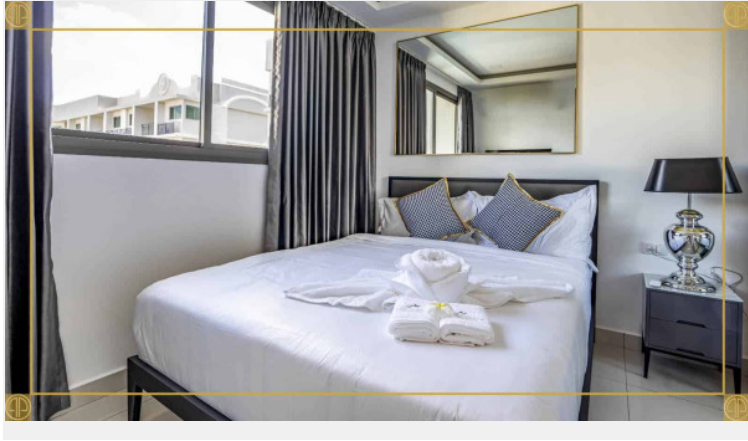

Arcadia Beach Continental - 1 Bed 1 Bath City View

Pattaya, South Pattaya, Thailand

Reference: 4396

฿1,399,000

1 Bedrooms

1 Bathrooms

Condo

Property Description

Arcadia Beach Continental , offering inner-city resort living in Pattaya on an unprecedented scale. A five building development of 1,350 apartments, Arcadia Beach Continental fuses the unique stylistic features of several of mainland Europe’s most prized regions amongst the lush tropical landscape of South Pattaya.

Photo Gallery

Property Details

- **Property Type:** Condo
- **Location:** Pattaya, South Pattaya, Thailand
- **Internal Area:** 26m²
- **Land Area:** 0m²
- **Price:** ฿1,399,000
- **Bedrooms:** 1
- **Bathrooms:** 1