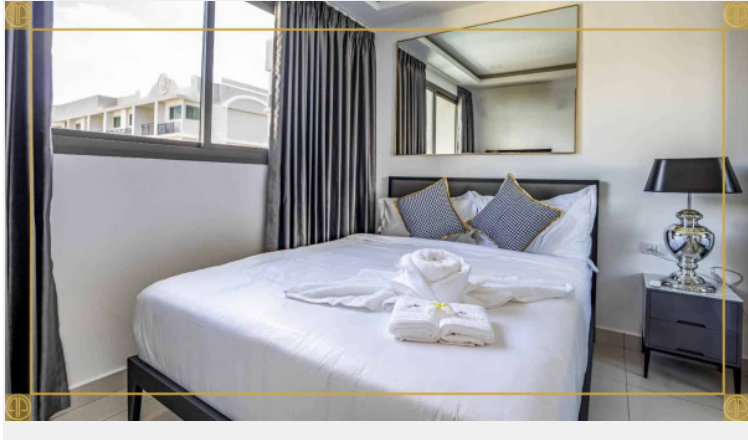

Arcadia Beach Continental - 1 Bed 1 Bath City View

Pattaya, South Pattaya, Thailand
Reference: 4396

฿1,399,000

1 Bedrooms

1 Bathrooms

Condo

Property Description

Arcadia Beach Continental , offering inner-city resort living in Pattaya on an unprecedented scale. A five building development of 1,350 apartments, Arcadia Beach Continental fuses the unique stylistic features of several of mainland Europe’s most prized regions amongst the lush tropical landscape of South Pattaya.

Photo Gallery

Property Details

- **Property Type:** Condo
- **Location:** Pattaya, South Pattaya, Thailand
- **Internal Area:** 26m²
- **Land Area:** 0m²
- **Price:** **฿1,399,000**
- **Bedrooms:** 1
- **Bathrooms:** 1