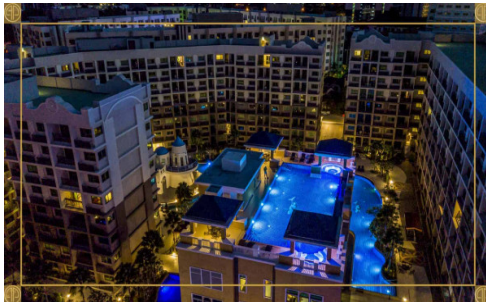

Arcadia Beach Continental - 1 Bed 1 Bath City View

Pattaya, South Pattaya, Thailand

Reference: 4396

฿1,399,000

1 Bedrooms

1 Bathrooms

Condo

Property Description

Arcadia Beach Continental , offering inner-city resort living in Pattaya on an unprecedented scale. A five building development of 1,350 apartments, Arcadia Beach Continental fuses the unique stylistic features of several of mainland Europe’s most prized regions amongst the lush tropical landscape of South Pattaya.

Photo Gallery

Property Details

- **Property Type:** Condo
- **Location:** Pattaya, South Pattaya, Thailand
- **Internal Area:** 26m²
- **Land Area:** 0m²
- **Price:** ฿1,399,000
- **Bedrooms:** 1
- **Bathrooms:** 1