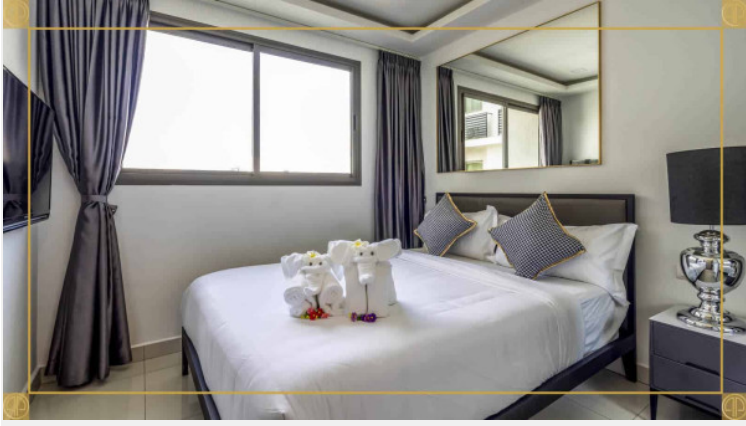

Arcadia Beach Continental - 1 Bed 1 Bath City View

Pattaya, South Pattaya, Thailand

Reference: 4396

฿1,399,000

1 Bedrooms

1 Bathrooms

Condo

Property Description

Arcadia Beach Continental , offering inner-city resort living in Pattaya on an unprecedented scale. A five building development of 1,350 apartments, Arcadia Beach Continental fuses the unique stylistic features of several of mainland Europe’s most prized regions amongst the lush tropical landscape of South Pattaya.

Photo Gallery

Property Details

- **Property Type:** Condo
- **Location:** Pattaya, South Pattaya, Thailand
- **Internal Area:** 26m²
- **Land Area:** 0m²
- **Price:** ฿1,399,000
- **Bedrooms:** 1
- **Bathrooms:** 1