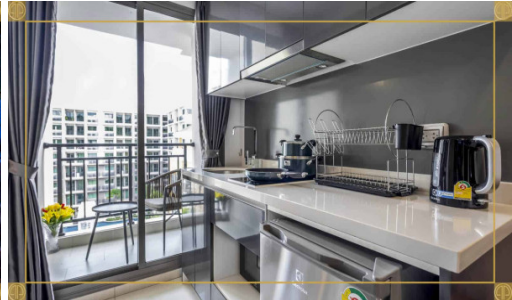

Arcadia Beach Continental - 1 Bed 1 Bath City View

Pattaya, South Pattaya, Thailand
Reference: 4396

฿1,399,000

1 Bedrooms

1 Bathrooms

Condo

Property Description

Arcadia Beach Continental , offering inner-city resort living in Pattaya on an unprecedented scale. A five building development of 1,350 apartments, Arcadia Beach Continental fuses the unique stylistic features of several of mainland Europe’s most prized regions amongst the lush tropical landscape of South Pattaya.

Photo Gallery

Property Details

- **Property Type:** Condo
- **Location:** Pattaya, South Pattaya, Thailand
- **Internal Area:** 26m²
- **Land Area:** 0m²
- **Price:** **฿1,399,000**
- **Bedrooms:** 1
- **Bathrooms:** 1