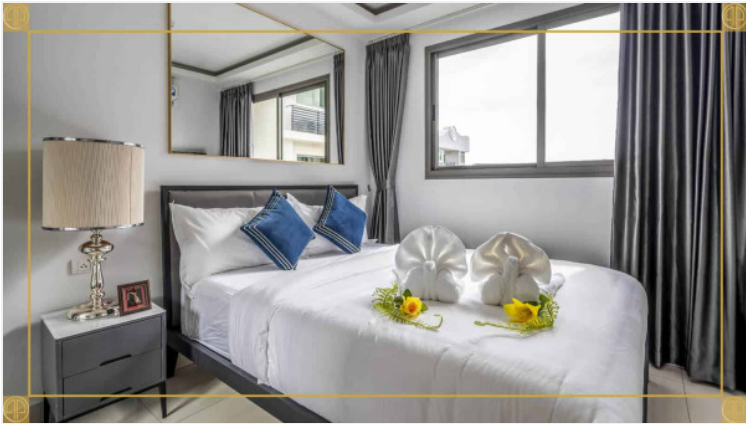

Arcadia Beach Continental - 1 Bed 1 Bath City View

Pattaya, South Pattaya, Thailand
Reference: 4396

฿1,399,000

1 Bedrooms

1 Bathrooms

Condo

Property Description

Arcadia Beach Continental , offering inner-city resort living in Pattaya on an unprecedented scale. A five building development of 1,350 apartments, Arcadia Beach Continental fuses the unique stylistic features of several of mainland Europe’s most prized regions amongst the lush tropical landscape of South Pattaya.

Photo Gallery

Property Details

- **Property Type:** Condo
- **Location:** Pattaya, South Pattaya, Thailand
- **Internal Area:** 26m²
- **Land Area:** 33m²
- **Price:** ฿1,399,000
- **Bedrooms:** 1
- **Bathrooms:** 1