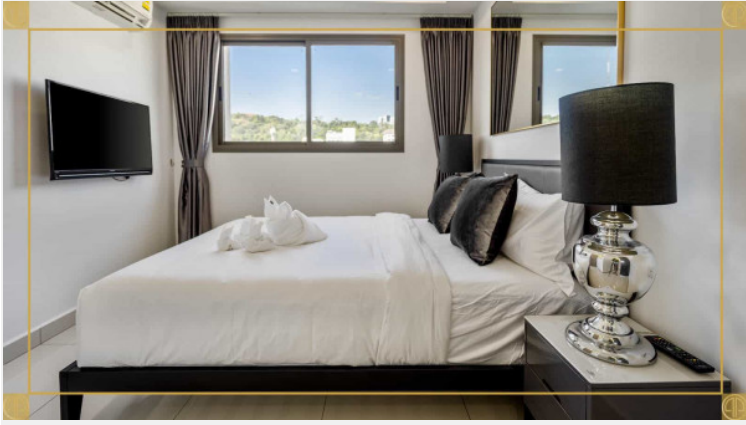

Arcadia Beach Continental - 1 Bed 1 Bath City View

Pattaya, South Pattaya, Thailand

Reference: 4396

฿1,399,000

1 Bedrooms

1 Bathrooms

Condo

Property Description

Arcadia Beach Continental , offering inner-city resort living in Pattaya on an unprecedented scale. A five building development of 1,350 apartments, Arcadia Beach Continental fuses the unique stylistic features of several of mainland Europe’s most prized regions amongst the lush tropical landscape of South Pattaya.

Photo Gallery

Property Details

- **Property Type:** Condo
- **Location:** Pattaya, South Pattaya, Thailand
- **Internal Area:** 26m²
- **Land Area:** 0m²
- **Price:** ฿1,399,000
- **Bedrooms:** 1
- **Bathrooms:** 1