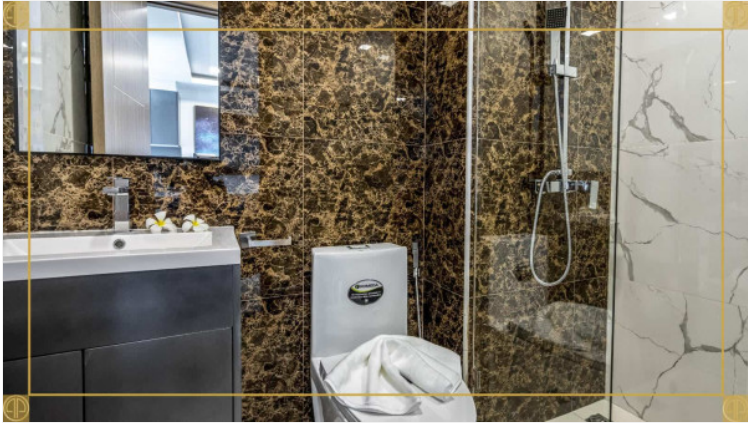

Arcadia Beach Continental - 1 Bed 1 Bath City View

Pattaya, South Pattaya, Thailand
Reference: 4396

฿1,399,000

1 Bedrooms

1 Bathrooms

Condo

Property Description

Arcadia Beach Continental , offering inner-city resort living in Pattaya on an unprecedented scale. A five building development of 1,350 apartments, Arcadia Beach Continental fuses the unique stylistic features of several of mainland Europe’s most prized regions amongst the lush tropical landscape of South Pattaya.

Photo Gallery

Property Details

- **Property Type:** Condo
- **Location:** Pattaya, South Pattaya, Thailand
- **Internal Area:** 26m²
- **Land Area:** 0m²
- **Price:** **฿1,399,000**
- **Bedrooms:** 1
- **Bathrooms:** 1