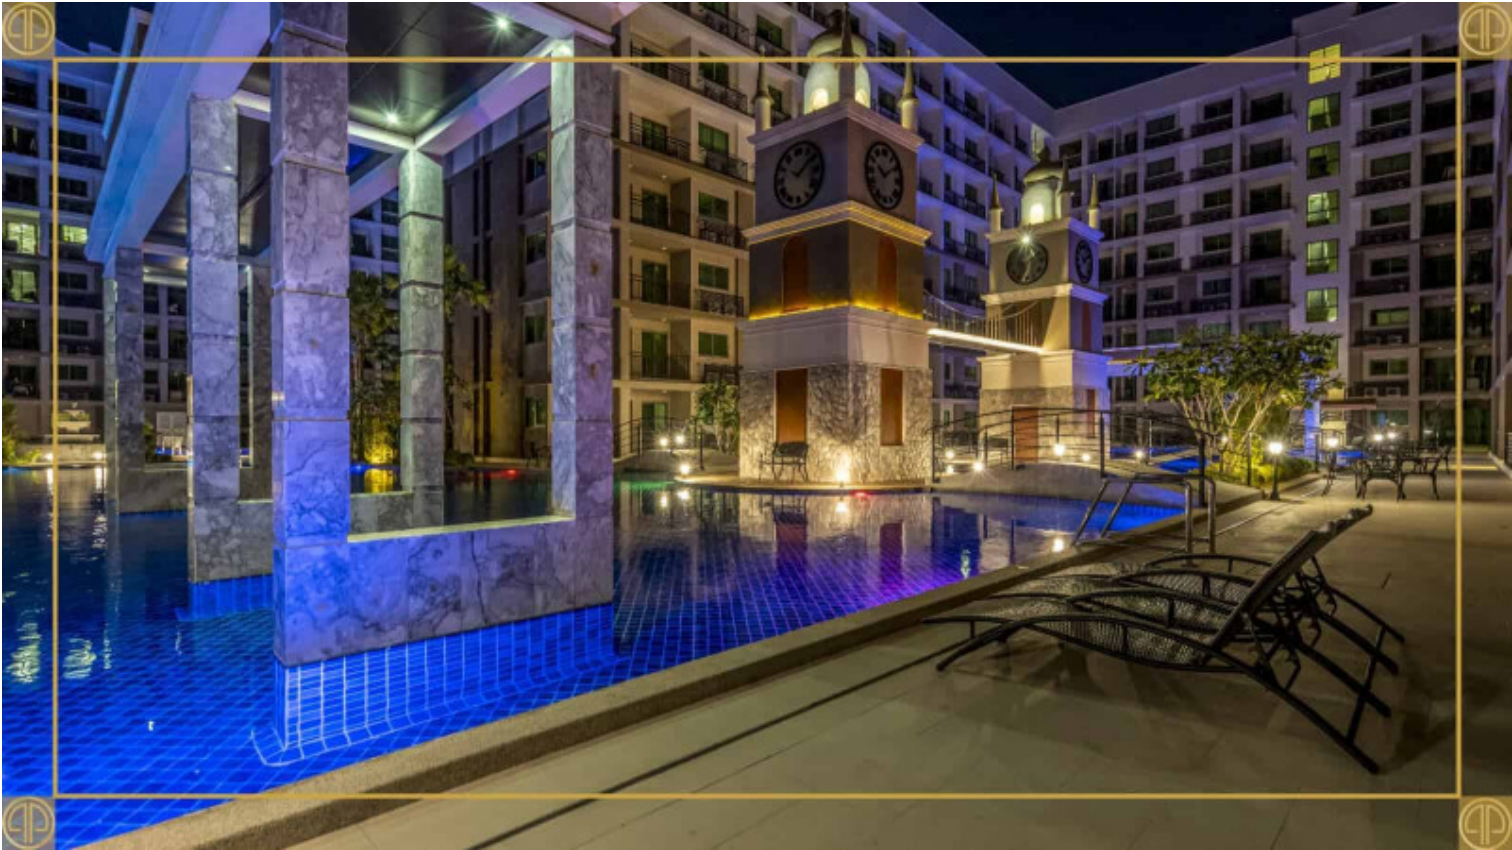

Arcadia Beach Continental - 1 Bed 1 Bath City View

Pattaya, South Pattaya, Thailand
Reference: 4396

฿1,399,000

1 Bedrooms

1 Bathrooms

Condo

Property Description

Arcadia Beach Continental , offering inner-city resort living in Pattaya on an unprecedented scale. A five building development of 1,350 apartments, Arcadia Beach Continental fuses the unique stylistic features of several of mainland Europe’s most prized regions amongst the lush tropical landscape of South Pattaya.

Photo Gallery

Property Details

- **Property Type:** Condo
- **Location:** Pattaya, South Pattaya, Thailand
- **Internal Area:** 26m²
- **Land Area:** 33m²
- **Price:** ฿1,399,000
- **Bedrooms:** 1
- **Bathrooms:** 1

Property Features

- Security
- Gym
- Jacuzzi
- Sauna
- Swimming Pool

Location