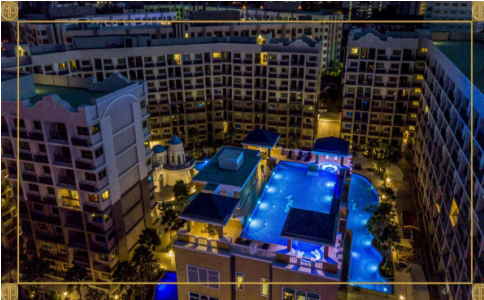

Arcadia Beach Continental - 1 Bed 1 Bath City View

Pattaya, South Pattaya, Thailand
Reference: 4396

฿1,399,000

1 Bedrooms

1 Bathrooms

Condo

Property Description

Arcadia Beach Continental , offering inner-city resort living in Pattaya on an unprecedented scale. A five building development of 1,350 apartments, Arcadia Beach Continental fuses the unique stylistic features of several of mainland Europe’s most prized regions amongst the lush tropical landscape of South Pattaya.

Photo Gallery

Property Details

- **Property Type:** Condo
- **Location:** Pattaya, South Pattaya, Thailand
- **Internal Area:** 26m²
- **Land Area:** 0m²
- **Price:** **฿1,399,000**
- **Bedrooms:** 1
- **Bathrooms:** 1