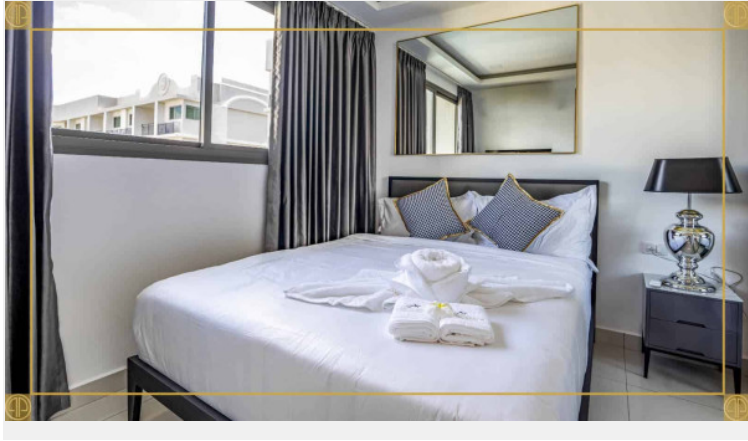

Arcadia Beach Continental - 1 Bed 1 Bath City View

Pattaya, South Pattaya, Thailand
Reference: 4396

฿1,399,000

1 Bedrooms

1 Bathrooms

Condo

Property Description

Arcadia Beach Continental , offering inner-city resort living in Pattaya on an unprecedented scale. A five building development of 1,350 apartments, Arcadia Beach Continental fuses the unique stylistic features of several of mainland Europe’s most prized regions amongst the lush tropical landscape of South Pattaya.

Photo Gallery

Property Details

- **Property Type:** Condo
- **Location:** Pattaya, South Pattaya, Thailand
- **Internal Area:** 26m²
- **Land Area:** 33m²
- **Price:** ฿1,399,000
- **Bedrooms:** 1
- **Bathrooms:** 1