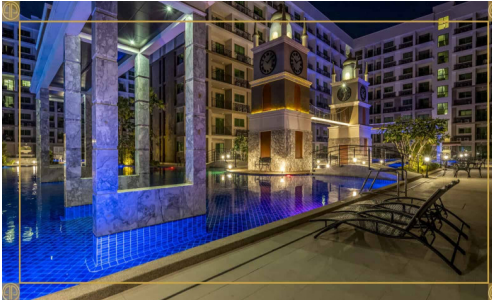

Arcadia Beach Continental - 1 Bed 1 Bath City View

Pattaya, South Pattaya, Thailand
Reference: 4396

฿1,399,000

1 Bedrooms