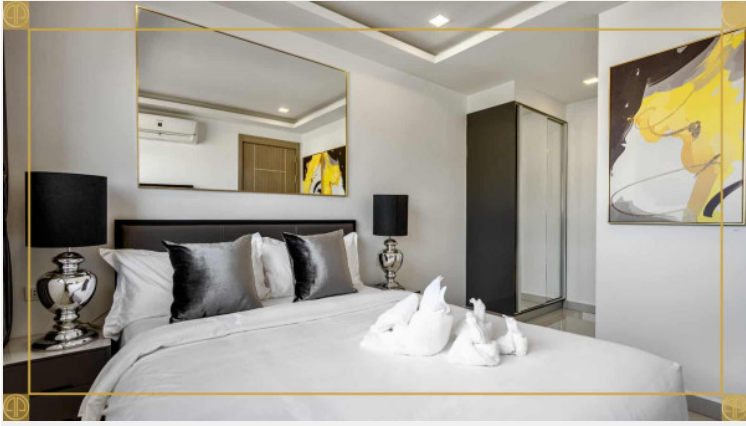

Arcadia Beach Continental - 1 Bed 1 Bath City View

Pattaya, South Pattaya, Thailand

Reference: 4396

฿1,399,000

1 Bedrooms

1 Bathrooms

Condo

Property Description

Arcadia Beach Continental , offering inner-city resort living in Pattaya on an unprecedented scale. A five building development of 1,350 apartments, Arcadia Beach Continental fuses the unique stylistic features of several of mainland Europe’s most prized regions amongst the lush tropical landscape of South Pattaya.

Photo Gallery

Property Details

- **Property Type:** Condo
- **Location:** Pattaya, South Pattaya, Thailand
- **Internal Area:** 26m²
- **Land Area:** 0m²
- **Price:** ฿1,399,000
- **Bedrooms:** 1
- **Bathrooms:** 1