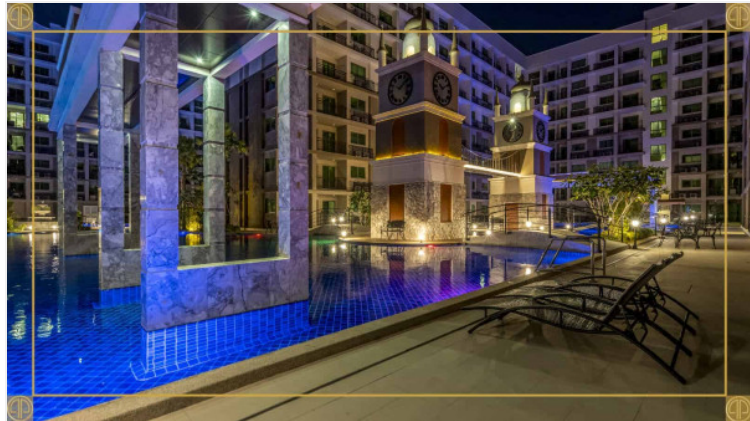

Arcadia Beach Continental - 1 Bed 1 Bath City View

Pattaya, South Pattaya, Thailand

Reference: 4396

฿1,399,000

1 Bedrooms

1 Bathrooms

Condo

Property Description

Arcadia Beach Continental , offering inner-city resort living in Pattaya on an unprecedented scale. A five building development of 1,350 apartments, Arcadia Beach Continental fuses the unique stylistic features of several of mainland Europe’s most prized regions amongst the lush tropical landscape of South Pattaya.

Photo Gallery

Property Details

- **Property Type:** Condo
- **Location:** Pattaya, South Pattaya, Thailand
- **Internal Area:** 26m²
- **Land Area:** 0m²
- **Price:** ฿1,399,000
- **Bedrooms:** 1
- **Bathrooms:** 1