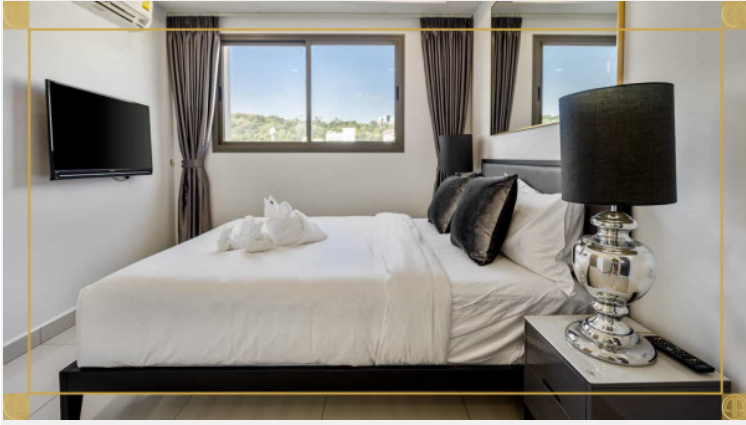

Arcadia Beach Continental - 1 Bed 1 Bath City View

Pattaya, South Pattaya, Thailand
Reference: 4396

฿1,399,000

1 Bedrooms

1 Bathrooms

Condo

Property Description

Arcadia Beach Continental , offering inner-city resort living in Pattaya on an unprecedented scale. A five building development of 1,350 apartments, Arcadia Beach Continental fuses the unique stylistic features of several of mainland Europe’s most prized regions amongst the lush tropical landscape of South Pattaya.

Photo Gallery

Property Details

- **Property Type:** Condo
- **Location:** Pattaya, South Pattaya, Thailand
- **Internal Area:** 26m²
- **Land Area:** 33m²
- **Price:** ฿1,399,000
- **Bedrooms:** 1
- **Bathrooms:** 1