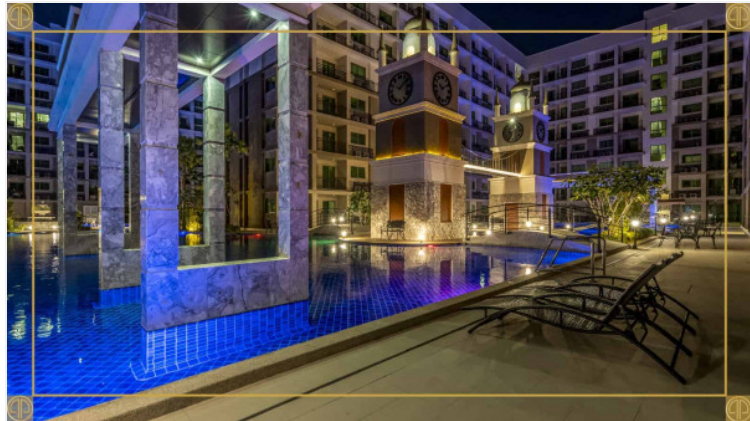

Arcadia Beach Continental - 1 Bed 1 Bath City View

Pattaya, South Pattaya, Thailand
Reference: 4396

฿1,399,000

1 Bedrooms

1 Bathrooms

Condo

Property Description

Arcadia Beach Continental , offering inner-city resort living in Pattaya on an unprecedented scale. A five building development of 1,350 apartments, Arcadia Beach Continental fuses the unique stylistic features of several of mainland Europe’s most prized regions amongst the lush tropical landscape of South Pattaya.

Photo Gallery

Property Details

- **Property Type:** Condo
- **Location:** Pattaya, South Pattaya, Thailand
- **Internal Area:** 26m²
- **Land Area:** 0m²
- **Price:** **฿1,399,000**
- **Bedrooms:** 1
- **Bathrooms:** 1

Property Features

- Security
- Gym
- Jacuzzi
- Sauna
- Swimming Pool

Location