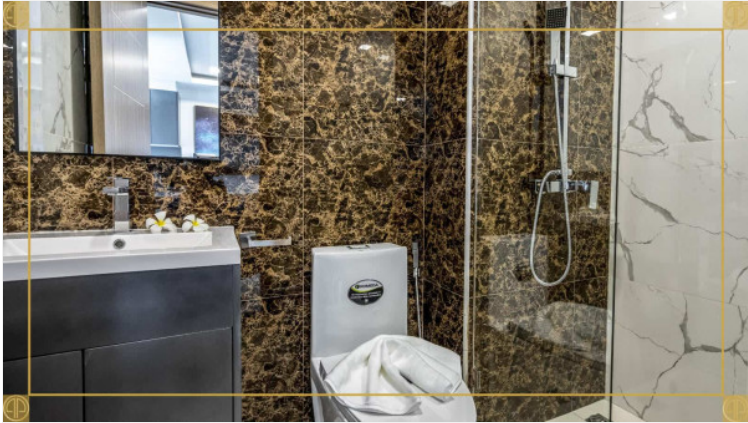

Arcadia Beach Continental - 1 Bed 1 Bath City View

Pattaya, South Pattaya, Thailand

Reference: 4396

฿1,399,000

1 Bedrooms

1 Bathrooms

Condo

Property Description

Photo Gallery

Property Details

- **Property Type:** Condo
- **Location:** Pattaya, South Pattaya, Thailand
- **Internal Area:** 26m²
- **Land Area:** 0m²
- **Price:** ฿1,399,000
- **Bedrooms:** 1
- **Bathrooms:** 1