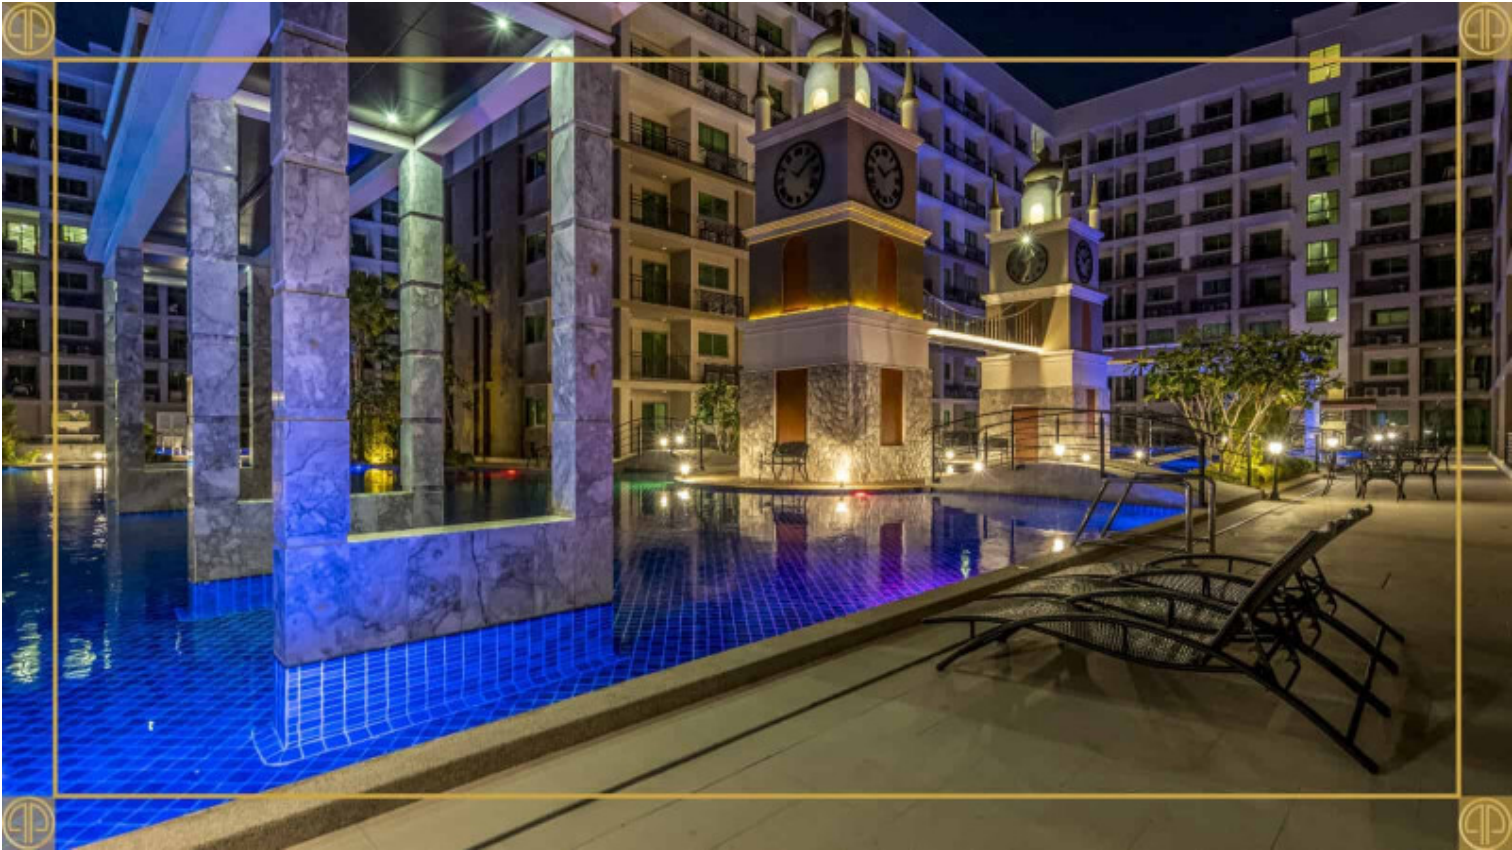

Arcadia Beach Continental - 1 Bed 1 Bath City View

Pattaya, South Pattaya, Thailand
Reference: 4396

฿1,399,000

1 Bedrooms

1 Bathrooms

Condo

Property Description

Arcadia Beach Continental , offering inner-city resort living in Pattaya on an unprecedented scale. A five building development of 1,350 apartments, Arcadia Beach Continental fuses the unique stylistic features of several of mainland Europe’s most prized regions amongst the lush tropical landscape of South Pattaya.

Photo Gallery

Property Details

- **Property Type:** Condo
- **Location:** Pattaya, South Pattaya, Thailand
- **Internal Area:** 26m²
- **Land Area:** 0m²
- **Price:** **฿1,399,000**
- **Bedrooms:** 1
- **Bathrooms:** 1

Property Features

- Security
- Gym
- Jacuzzi
- Sauna
- Swimming Pool

Location