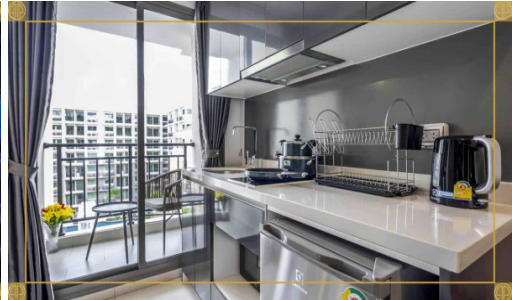

Arcadia Beach Continental - 1 Bed 1 Bath City View

Pattaya, South Pattaya, Thailand
Reference: 4396

฿1,399,000

1 Bedrooms

1 Bathrooms

Condo

Property Description

Arcadia Beach Continental , offering inner-city resort living in Pattaya on an unprecedented scale. A five building development of 1,350 apartments, Arcadia Beach Continental fuses the unique stylistic features of several of mainland Europe’s most prized regions amongst the lush tropical landscape of South Pattaya.

Photo Gallery

Property Details

- **Property Type:** Condo
- **Location:** Pattaya, South Pattaya, Thailand
- **Internal Area:** 26m²
- **Land Area:** 33m²
- **Price:** ฿1,399,000
- **Bedrooms:** 1
- **Bathrooms:** 1