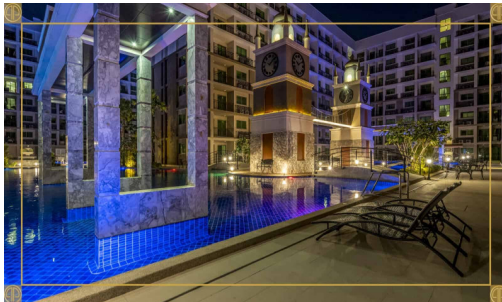

Arcadia Beach Continental - 1 Bed 1 Bath City View

Pattaya, South Pattaya, Thailand

Reference: 4396

฿1,399,000

1 Bedrooms

1 Bathrooms

Condo

Property Description

Arcadia Beach Continental , offering inner-city resort living in Pattaya on an unprecedented scale. A five building development of 1,350 apartments, Arcadia Beach Continental fuses the unique stylistic features of several of mainland Europe’s most prized regions amongst the lush tropical landscape of South Pattaya.

Photo Gallery

Property Details

- **Property Type:** Condo
- **Location:** Pattaya, South Pattaya, Thailand
- **Internal Area:** 26m²
- **Land Area:** 0m²
- **Price:** ฿1,399,000
- **Bedrooms:** 1
- **Bathrooms:** 1