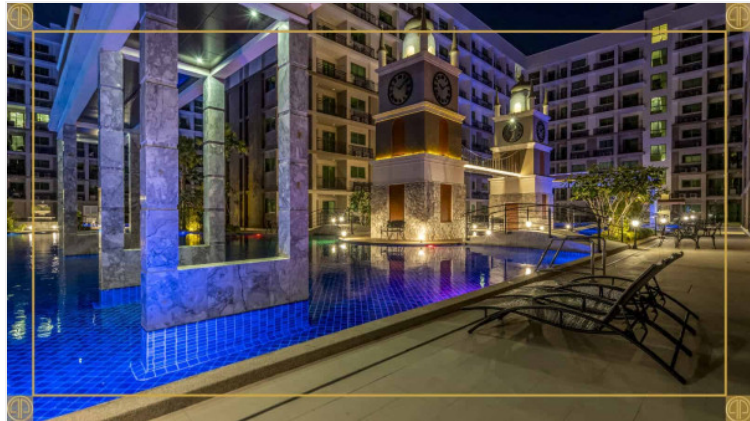

# Arcadia Beach Continental - 1 Bed 1 Bath City View

Pattaya, South Pattaya, Thailand  
Reference: 4396

# Property Description

Arcadia Beach Continental , offering inner-city resort living in Pattaya on an unprecedented scale. A five building development of 1,350 apartments, Arcadia Beach Continental fuses the unique stylistic features of several of mainland Europe’s most prized regions amongst the lush tropical landscape of South Pattaya.

# Photo Gallery