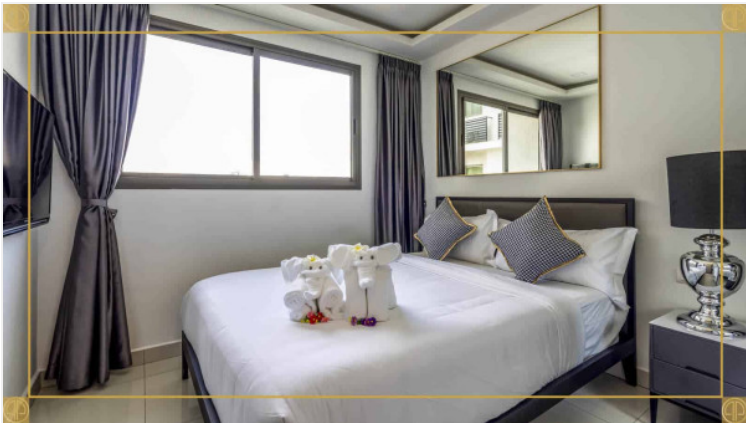

Arcadia Beach Continental - 1 Bed 1 Bath City View

Pattaya, South Pattaya, Thailand
Reference: 4396

฿1,399,000

1 Bedrooms

1 Bathrooms

Condo

Property Description

Arcadia Beach Continental , offering inner-city resort living in Pattaya on an unprecedented scale. A five building development of 1,350 apartments, Arcadia Beach Continental fuses the unique stylistic features of several of mainland Europe’s most prized regions amongst the lush tropical landscape of South Pattaya.

Photo Gallery

Property Details

- **Property Type:** Condo
- **Location:** Pattaya, South Pattaya, Thailand
- **Internal Area:** 26m²
- **Land Area:** 33m²
- **Price:** ฿1,399,000
- **Bedrooms:** 1
- **Bathrooms:** 1