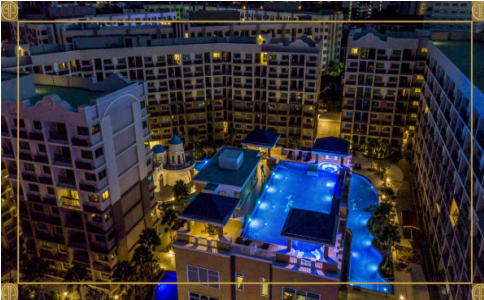

Arcadia Beach Continental - 1 Bed 1 Bath City View

Pattaya, South Pattaya, Thailand
Reference: 4396

฿1,399,000

1 Bedrooms

1 Bathrooms

Condo

Property Description

Arcadia Beach Continental , offering inner-city resort living in Pattaya on an unprecedented scale. A five building development of 1,350 apartments, Arcadia Beach Continental fuses the unique stylistic features of several of mainland Europe’s most prized regions amongst the lush tropical landscape of South Pattaya.

Photo Gallery

Property Details

- **Property Type:** Condo
- **Location:** Pattaya, South Pattaya, Thailand
- **Internal Area:** 26m²
- **Land Area:** 33m²
- **Price:** ฿1,399,000
- **Bedrooms:** 1
- **Bathrooms:** 1