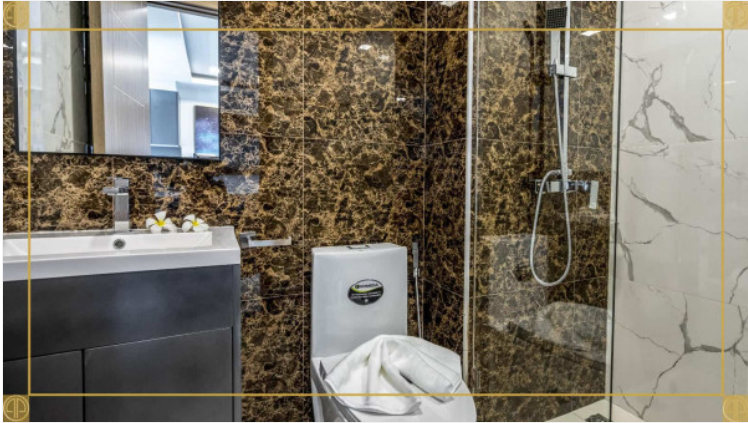

Arcadia Beach Continental - 1 Bed 1 Bath City View

Pattaya, South Pattaya, Thailand
Reference: 4396

฿1,399,000

1 Bedrooms

1 Bathrooms

Condo

Property Description

Arcadia Beach Continental , offering inner-city resort living in Pattaya on an unprecedented scale. A five building development of 1,350 apartments, Arcadia Beach Continental fuses the unique stylistic features of several of mainland Europe’s most prized regions amongst the lush tropical landscape of South Pattaya.

Photo Gallery

Property Details

- **Property Type:** Condo
- **Location:** Pattaya, South Pattaya, Thailand
- **Internal Area:** 26m²
- **Land Area:** 33m²
- **Price:** ฿1,399,000
- **Bedrooms:** 1
- **Bathrooms:** 1