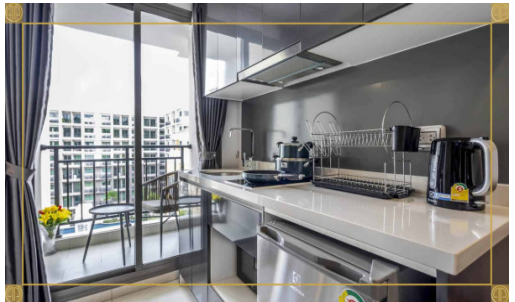

Arcadia Beach Continental - 1 Bed 1 Bath City View

Pattaya, South Pattaya, Thailand

Reference: 4396

฿1,399,000

1 Bedrooms

1 Bathrooms

Condo