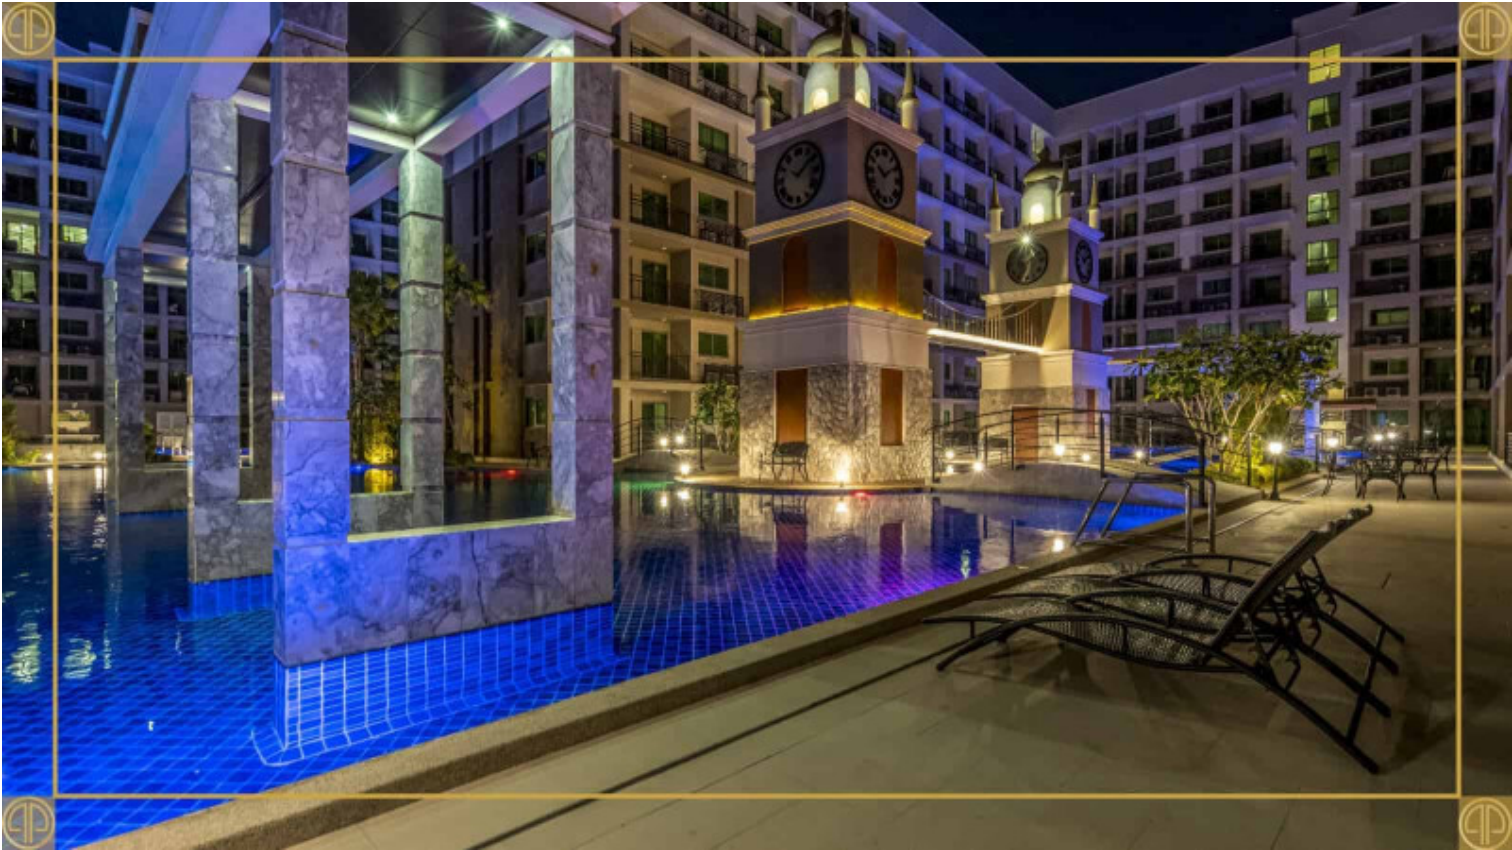

Arcadia Beach Continental - 1 Bed 1 Bath City View

Pattaya, South Pattaya, Thailand
Reference: 4396

฿1,399,000

1 Bedrooms

1 Bathrooms

Condo