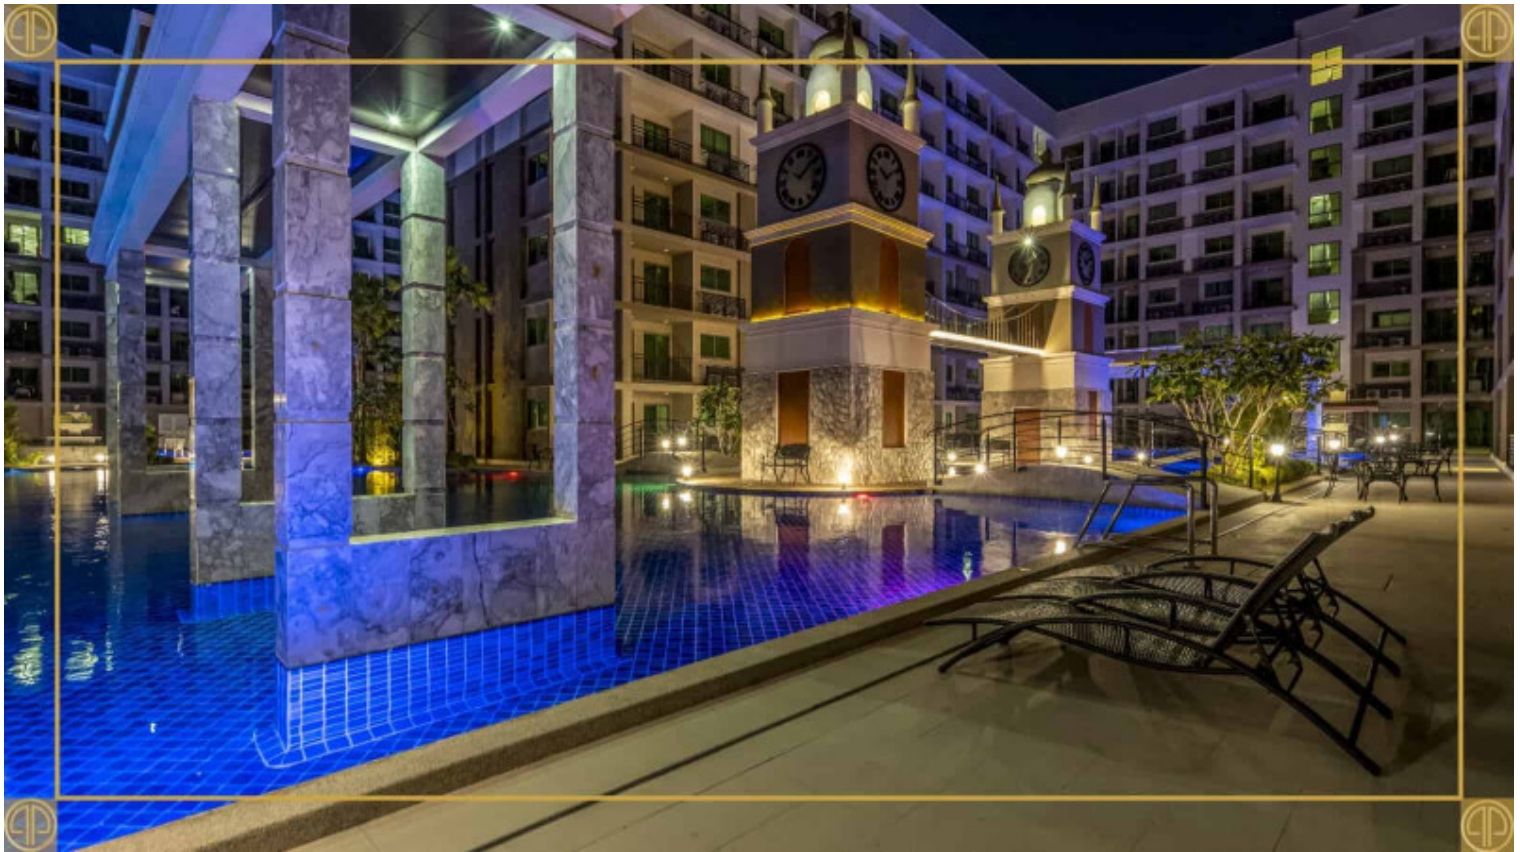

Arcadia Beach Continental - 1 Bed 1 Bath City View

Pattaya, South Pattaya, Thailand

Reference: 4396

฿1,399,000

1 Bedrooms

1 Bathrooms

Condo

Property Description

Arcadia Beach Continental , offering inner-city resort living in Pattaya on an unprecedented scale. A five building development of 1,350 apartments, Arcadia Beach Continental fuses the unique stylistic features of several of mainland Europe’s most prized regions amongst the lush tropical landscape of South Pattaya.

Photo Gallery

Property Details

- **Property Type:** Condo
- **Location:** Pattaya, South Pattaya, Thailand
- **Internal Area:** 26m²
- **Land Area:** 0m²
- **Price:** ฿1,399,000
- **Bedrooms:** 1
- **Bathrooms:** 1