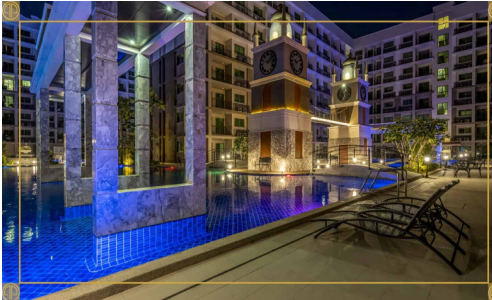

Arcadia Beach Continental - 1 Bed 1 Bath City View

Pattaya, South Pattaya, Thailand
Reference: 4396

฿1,399,000

1 Bedrooms

1 Bathrooms

Condo

Property Description

Arcadia Beach Continental , offering inner-city resort living in Pattaya on an unprecedented scale. A five building development of 1,350 apartments, Arcadia Beach Continental fuses the unique stylistic features of several of mainland Europe’s most prized regions amongst the lush tropical landscape of South Pattaya.

Photo Gallery

Property Details

- **Property Type:** Condo
- **Location:** Pattaya, South Pattaya, Thailand
- **Internal Area:** 26m²
- **Land Area:** 0m²
- **Price:** **฿1,399,000**
- **Bedrooms:** 1
- **Bathrooms:** 1

Property Features

- Security
- Gym
- Jacuzzi
- Sauna
- Swimming Pool

Location