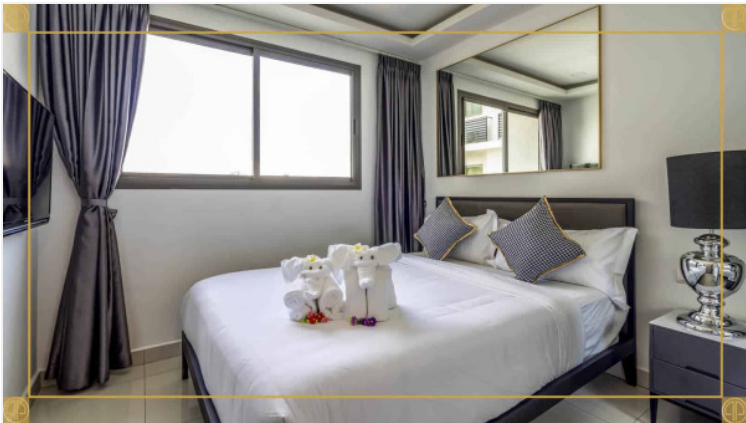

Arcadia Beach Continental - 1 Bed 1 Bath City View

Pattaya, South Pattaya, Thailand
Reference: 4396

฿1,399,000

1 Bedrooms

1 Bathrooms

Condo

Property Description

Arcadia Beach Continental , offering inner-city resort living in Pattaya on an unprecedented scale. A five building development of 1,350 apartments, Arcadia Beach Continental fuses the unique stylistic features of several of mainland Europe’s most prized regions amongst the lush tropical landscape of South Pattaya.

Photo Gallery

Property Details

- **Property Type:** Condo
- **Location:** Pattaya, South Pattaya, Thailand
- **Internal Area:** 26m²
- **Land Area:** 0m²
- **Price:** **฿1,399,000**
- **Bedrooms:** 1
- **Bathrooms:** 1