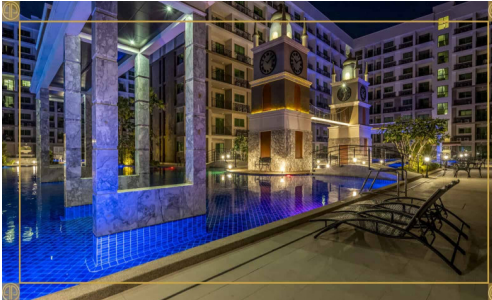

Arcadia Beach Continental - 1 Bed 1 Bath City View

Pattaya, South Pattaya, Thailand
Reference: 4396

฿1,399,000

1 Bedrooms

1 Bathrooms

Condo

Property Description

Arcadia Beach Continental , offering inner-city resort living in Pattaya on an unprecedented scale. A five building development of 1,350 apartments, Arcadia Beach Continental fuses the unique stylistic features of several of mainland Europe’s most prized regions amongst the lush tropical landscape of South Pattaya.

Photo Gallery

Property Details

- **Property Type:** Condo
- **Location:** Pattaya, South Pattaya, Thailand
- **Internal Area:** 26m²
- **Land Area:** 33m²
- **Price:** ฿1,399,000
- **Bedrooms:** 1
- **Bathrooms:** 1

Property Features

- Security
- Gym
- Jacuzzi
- Sauna
- Swimming Pool

Location