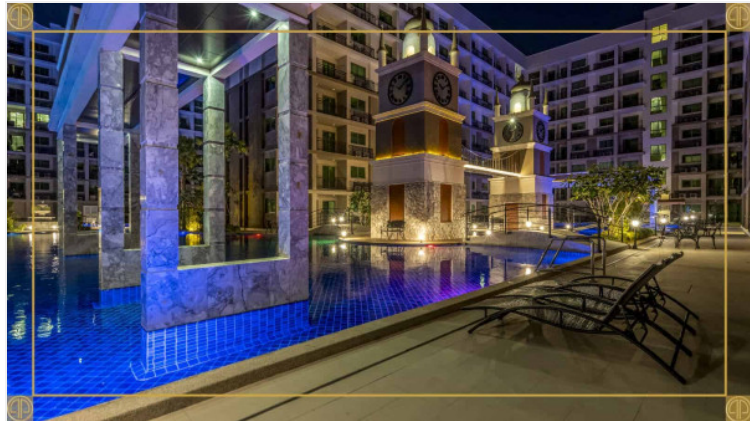

Arcadia Beach Continental - 1 Bed 1 Bath City View

Pattaya, South Pattaya, Thailand
Reference: 4396

฿1,399,000

1 Bedrooms

1 Bathrooms

Condo

Property Description

Arcadia Beach Continental , offering inner-city resort living in Pattaya on an unprecedented scale. A five building development of 1,350 apartments, Arcadia Beach Continental fuses the unique stylistic features of several of mainland Europe’s most prized regions amongst the lush tropical landscape of South Pattaya.

Photo Gallery

Property Details

- **Property Type:** Condo
- **Location:** Pattaya, South Pattaya, Thailand
- **Internal Area:** 26m²
- **Land Area:** 33m²
- **Price:** ฿1,399,000
- **Bedrooms:** 1
- **Bathrooms:** 1

Property Features

- Security
- Gym
- Jacuzzi
- Sauna
- Swimming Pool

Location