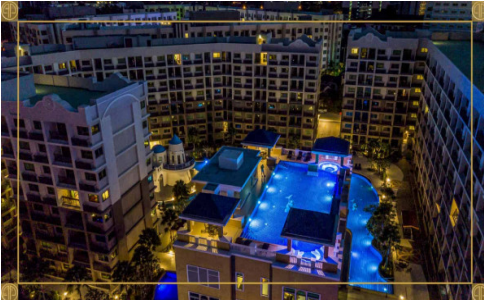

Arcadia Beach Continental - 1 Bed 1 Bath City View

Pattaya, South Pattaya, Thailand
Reference: 4396

฿1,399,000

1 Bathrooms