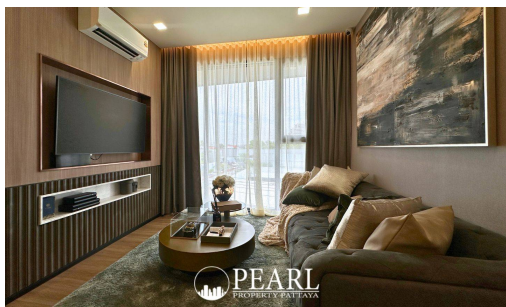

Aquarous Jomtien Pattaya - Type 2 Bedrooms Executive & 2 Bathrooms

Pattaya, Jomtien, Thailand

Reference: 8634

฿11,790,000

2 Bedrooms

2 Bathrooms

Condo

Property Description

Aquarous Jomtien Pattaya: Your Coastal Sanctuary

Welcome to Aquarous Jomtien Pattaya, where luxurious living meets the tranquil charm of Jomtien Beach. Our high-rise condominium complex offers a unique blend of modern elegance and breathtaking ocean views, creating an ideal haven for relaxation and connection.

Exceptional Amenities

At Aquarous, enjoy a wide range of amenities designed to enhance your lifestyle:

Infinity Pool: Take a dip while soaking in stunning sea vistas.

Fitness Center: Stay active with state-of-the-art equipment.

Spa Services: Unwind with rejuvenating treatments tailored to your needs.

Community Spaces: Connect with neighbors in beautifully designed lounges and gardens.

Prime Location

Located just steps from the beautiful Jomtien Beach, Aquarous offers easy access to local attractions, dining, and entertainment. Explore vibrant markets, enjoy diverse cuisine, and embrace beachside activities—all within minutes of your home.