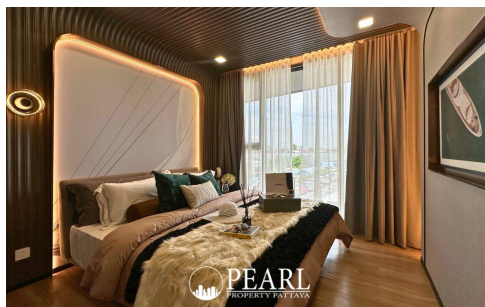

Aquarous Jomtien Pattaya - Type 2 Bedrooms Executive & 2 Bathrooms

Pattaya, Jomtien, Thailand

Reference: 8634

฿11,790,000

2 Bedrooms

2 Bathrooms

Condo

Property Description

Aquarous Jomtien Pattaya: Your Coastal Sanctuary

Welcome to Aquarous Jomtien Pattaya, where luxurious living meets the tranquil charm of Jomtien Beach. Our high-rise condominium complex offers a unique blend of modern elegance and breathtaking ocean views, creating an ideal haven for relaxation and connection.