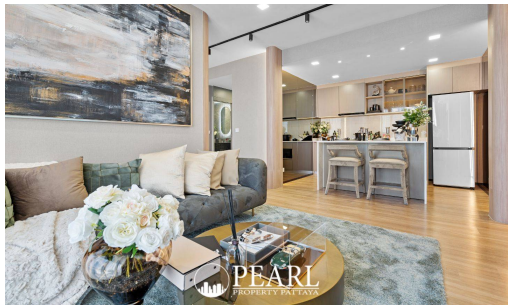

Aquarous Jomtien Pattaya - Type 2 Bedrooms Executive & 2 Bathrooms

Pattaya, Jomtien, Thailand

Reference: 8634

฿11,790,000

2 Bedrooms

2 Bathrooms

Condo

Property Description

Aquarous Jomtien Pattaya: Your Coastal Sanctuary

Welcome to Aquarous Jomtien Pattaya, where luxurious living meets the tranquil charm of Jomtien Beach. Our high-rise condominium complex offers a unique blend of modern elegance and breathtaking ocean views, creating an ideal haven for relaxation and connection.

Exceptional Amenities

At Aquarous, enjoy a wide range of amenities designed to enhance your lifestyle:

Infinity Pool: Take a dip while soaking in stunning sea vistas.

Fitness Center: Stay active with state-of-the-art equipment.

Spa Services: Unwind with rejuvenating treatments tailored to your needs.

Community Spaces: Connect with neighbors in beautifully designed lounges and gardens.

Prime Location

Located just steps from the beautiful Jomtien Beach, Aquarous offers easy access to local attractions, dining, and entertainment. Explore vibrant markets, enjoy diverse cuisine, and embrace beachside activities—all within minutes of your home.