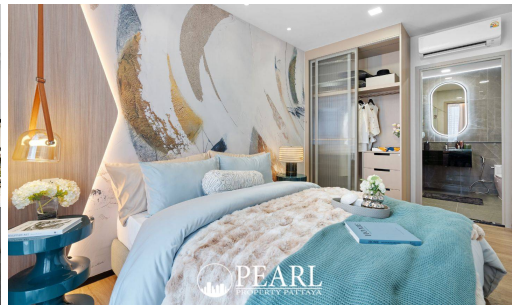

Aquarous Jomtien Pattaya - Type 2 Bedrooms Executive & 2 Bathrooms

Pattaya, Jomtien, Thailand

Reference: 8634

฿11,790,000

2 Bedrooms

2 Bathrooms

Condo

Property Description

Aquarous Jomtien Pattaya: Your Coastal Sanctuary

Welcome to Aquarous Jomtien Pattaya, where luxurious living meets the tranquil charm of Jomtien Beach. Our high-rise condominium complex offers a unique blend of modern elegance and breathtaking ocean views, creating an ideal haven for relaxation and connection.