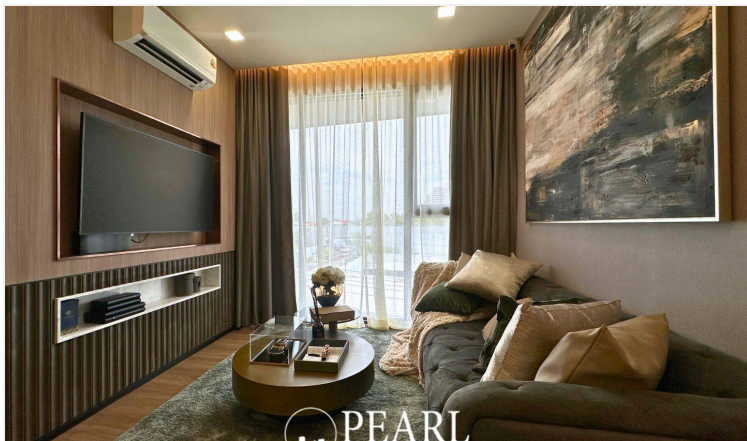

Property Description

Aquarous Jomtien Pattaya: Your Coastal Sanctuary

Welcome to Aquarous Jomtien Pattaya, where luxurious living meets the tranquil charm of Jomtien Beach. Our high-rise condominium complex offers a unique blend of modern elegance and breathtaking ocean views, creating an ideal haven for relaxation and connection.

Exceptional Amenities

At Aquarous, enjoy a wide range of amenities designed to enhance your lifestyle:

Infinity Pool: Take a dip while soaking in stunning sea vistas.

Fitness Center: Stay active with state-of-the-art equipment.

Spa Services: Unwind with rejuvenating treatments tailored to your needs.

Community Spaces: Connect with neighbors in beautifully designed lounges and gardens.

Prime Location

Located just steps from the beautiful Jomtien Beach, Aquarous offers easy access to local attractions, dining, and entertainment. Explore vibrant markets, enjoy diverse cuisine, and embrace beachside activities—all within minutes of your home.

Community & Lifestyle

Become part of a thriving community that values connection and enjoyment. Engage in social events and outdoor activities that enrich your living experience.

Photo Gallery