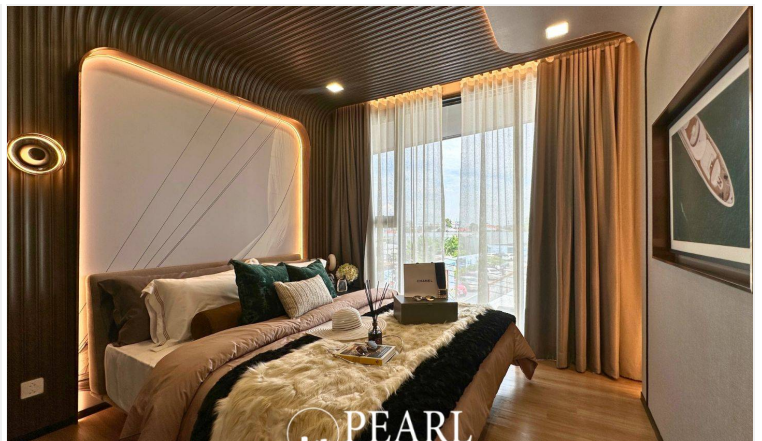

Property Description

Aquarous Jomtien Pattaya: Your Coastal Sanctuary

Welcome to Aquarous Jomtien Pattaya, where luxurious living meets the tranquil charm of Jomtien Beach. Our high-rise condominium complex offers a unique blend of modern elegance and breathtaking ocean views, creating an ideal haven for relaxation and connection.

Exceptional Amenities

At Aquarous, enjoy a wide range of amenities designed to enhance your lifestyle:

Infinity Pool: Take a dip while soaking in stunning sea vistas.

Fitness Center: Stay active with state-of-the-art equipment.

Spa Services: Unwind with rejuvenating treatments tailored to your needs.

Community Spaces: Connect with neighbors in beautifully designed lounges and gardens.

Prime Location

Located just steps from the beautiful Jomtien Beach, Aquarous offers easy access to local attractions, dining, and entertainment. Explore vibrant markets, enjoy diverse cuisine, and embrace beachside activities—all within minutes of your home.

Community & Lifestyle

Become part of a thriving community that values connection and enjoyment. Engage in social events and outdoor activities that enrich your living experience.

Photo Gallery