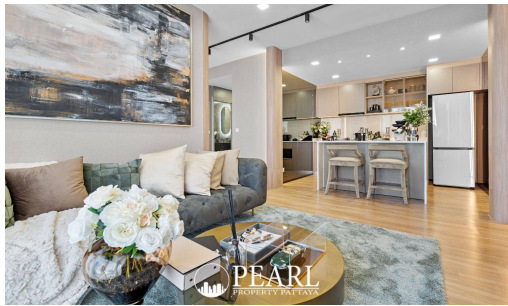

Aquarous Jomtien Pattaya - Type 2 Bedrooms Executive & 2 Bathrooms

Pattaya, Jomtien, Thailand

Reference: 8634

฿13,330,000

2 Bedrooms

2 Bathrooms

Condo

Property Description

Aquarous Jomtien Pattaya: Your Coastal Sanctuary

Welcome to Aquarous Jomtien Pattaya, where luxurious living meets the tranquil charm of Jomtien Beach. Our high-rise condominium complex offers a unique blend of modern elegance and breathtaking ocean views, creating an ideal haven for relaxation and connection.

Exceptional Amenities

At Aquarous, enjoy a wide range of amenities designed to enhance your lifestyle:

Infinity Pool: Take a dip while soaking in stunning sea vistas.

Fitness Center: Stay active with state-of-the-art equipment.

Spa Services: Unwind with rejuvenating treatments tailored to your needs.

Community Spaces: Connect with neighbors in beautifully designed lounges and gardens.

Prime Location

Located just steps from the beautiful Jomtien Beach, Aquarous offers easy access to local attractions, dining, and entertainment. Explore vibrant markets, enjoy diverse cuisine, and embrace beachside activities—all within minutes of your home.