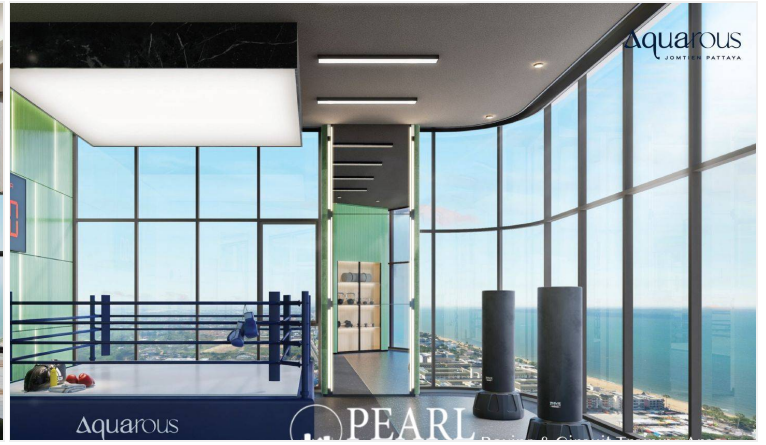

Aquarous Jomtien Pattaya: Your Coastal Sanctuary

Welcome to Aquarous Jomtien Pattaya, where luxurious living meets the tranquil charm of Jomtien Beach. Our high-rise condominium complex offers a unique blend of modern elegance and breathtaking ocean views, creating an ideal haven for relaxation and connection.

Exceptional Amenities

At Aquarous, enjoy a wide range of amenities designed to enhance your lifestyle:

Infinity Pool: Take a dip while soaking in stunning sea vistas.

Fitness Center: Stay active with state-of-the-art equipment.

Community & Lifestyle

Become part of a thriving community that values connection and enjoyment. Engage in social events and outdoor activities that enrich your living experience.

Photo Gallery

Property Details