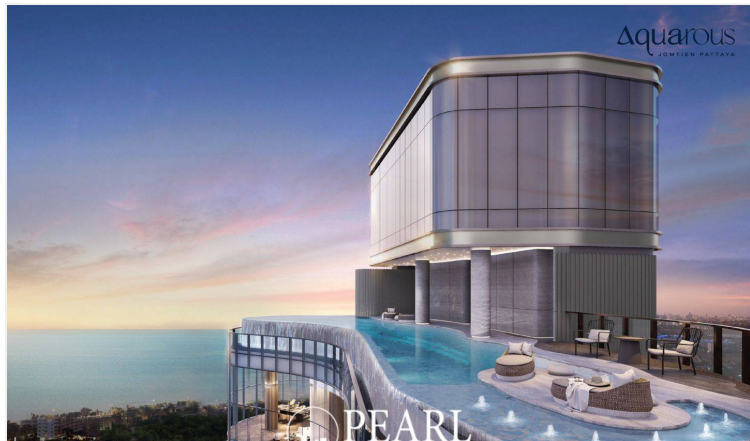

Aquarous Jomtien Pattaya: Your Coastal Sanctuary

Welcome to Aquarous Jomtien Pattaya, where luxurious living meets the tranquil charm of Jomtien Beach. Our high-rise condominium complex offers a unique blend of modern elegance and breathtaking ocean views, creating an ideal haven for relaxation and connection.

Exceptional Amenities

At Aquarous, enjoy a wide range of amenities designed to enhance your lifestyle:

Infinity Pool: Take a dip while soaking in stunning sea vistas.

Fitness Center: Stay active with state-of-the-art equipment.

2 Bedrooms Grand Executive Suite: Size varies.

3 Bedrooms Premier: Size varies.

3 Bedrooms Premier Suite: Size varies.

Penthouse: 115.50 - 315.90 sq.m.

Prime Location

Located just steps from the beautiful Jomtien Beach, Aquarous offers easy access to local attractions, dining, and entertainment. Explore vibrant markets, enjoy diverse cuisine, and embrace beachside activities—all within minutes of your home.

Community & Lifestyle

Become part of a thriving community that values connection and enjoyment. Engage in social events and outdoor activities that enrich your living experience.

Photo Gallery

Property Details