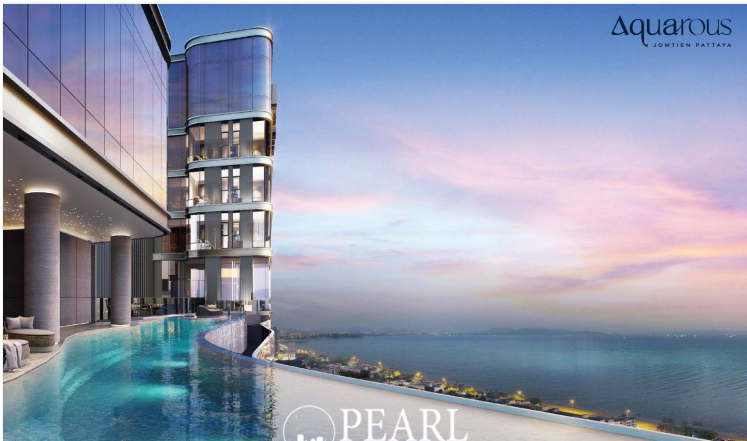

Aquarous Jomtien Pattaya: Your Coastal Sanctuary

Welcome to Aquarous Jomtien Pattaya, where luxurious living meets the tranquil charm of Jomtien Beach. Our high-rise condominium complex offers a unique blend of modern elegance and breathtaking ocean views, creating an ideal haven for relaxation and connection.

2 Bedrooms Grand Executive Suite: Size varies.

3 Bedrooms Premier: Size varies.

3 Bedrooms Premier Suite: Size varies.

Penthouse: 115.50 - 315.90 sq.m.

Prime Location

Located just steps from the beautiful Jomtien Beach, Aquarous offers easy access to local attractions, dining, and entertainment. Explore vibrant markets, enjoy diverse cuisine, and embrace beachside activities—all within minutes of your home.

Community & Lifestyle

Become part of a thriving community that values connection and enjoyment. Engage in social events and outdoor activities that enrich your living experience.

Photo Gallery

Property Details