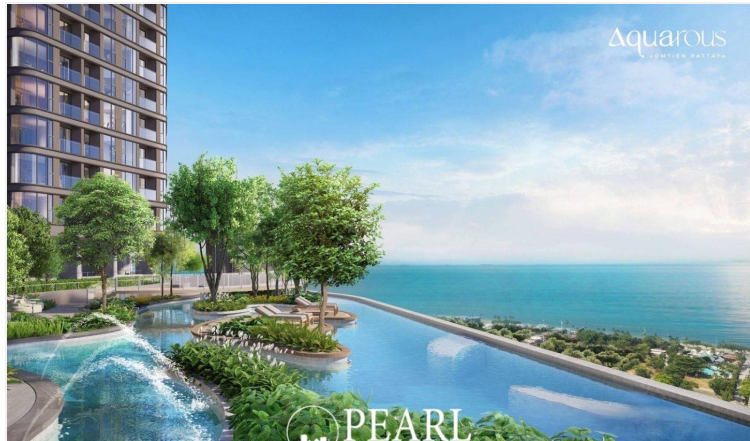

Aquarous Jomtien Pattaya: Your Coastal Sanctuary

Welcome to Aquarous Jomtien Pattaya, where luxurious living meets the tranquil charm of Jomtien Beach. Our high-rise condominium complex offers a unique blend of modern elegance and breathtaking ocean views, creating an ideal haven for relaxation and connection.

2 Bedrooms Grand Executive Suite: Size varies.

3 Bedrooms Premier: Size varies.

3 Bedrooms Premier Suite: Size varies.

Penthouse: 115.50 - 315.90 sq.m.

Prime Location

Located just steps from the beautiful Jomtien Beach, Aquarous offers easy access to local attractions, dining, and entertainment. Explore vibrant markets, enjoy diverse cuisine, and embrace beachside activities—all within minutes of your home.

Community & Lifestyle

Become part of a thriving community that values connection and enjoyment. Engage in social events and outdoor activities that enrich your living experience.

Photo Gallery

Property Details