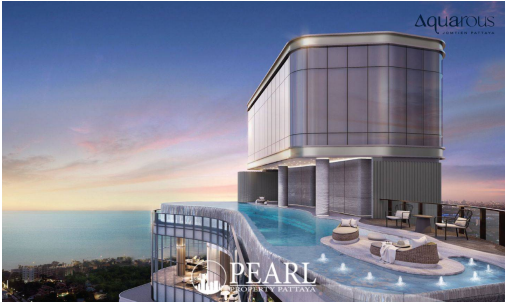

# Aquarous Jomtien Pattaya

Pattaya, Jomtien, Thailand

Reference: 7936

## Aquarous Jomtien Pattaya: Your Coastal Sanctuary

Welcome to Aquarous Jomtien Pattaya, where luxurious living meets the tranquil charm of Jomtien Beach. Our high-rise condominium complex offers a unique blend of modern elegance and breathtaking ocean views, creating an ideal haven for relaxation and connection.

### Exceptional Amenities

At Aquarous, enjoy a wide range of amenities designed to enhance your lifestyle:

**Infinity Pool:** Take a dip while soaking in stunning sea vistas.

**Fitness Center:** Stay active with state-of-the-art equipment.