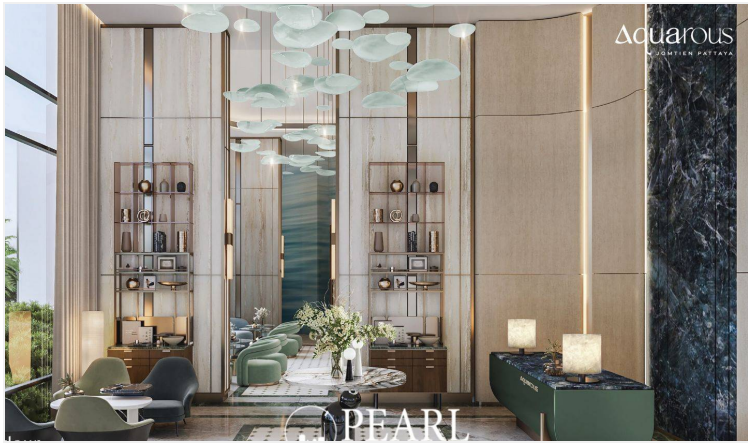

Aquarous Jomtien Pattaya: Your Coastal Sanctuary

Welcome to Aquarous Jomtien Pattaya, where luxurious living meets the tranquil charm of Jomtien Beach. Our high-rise condominium complex offers a unique blend of modern elegance and breathtaking ocean views, creating an ideal haven for relaxation and connection.

Exceptional Amenities

At Aquarous, enjoy a wide range of amenities designed to enhance your lifestyle:

Infinity Pool: Take a dip while soaking in stunning sea vistas.

Fitness Center: Stay active with state-of-the-art equipment.

2 Bedrooms Grand Executive Suite: Size varies.

3 Bedrooms Premier: Size varies.

3 Bedrooms Premier Suite: Size varies.

Penthouse: 115.50 - 315.90 sq.m.

Prime Location

Located just steps from the beautiful Jomtien Beach, Aquarous offers easy access to local attractions, dining, and entertainment. Explore vibrant markets, enjoy diverse cuisine, and embrace beachside activities—all within minutes of your home.

Community & Lifestyle

Become part of a thriving community that values connection and enjoyment. Engage in social events and outdoor activities that enrich your living experience.

Photo Gallery

Property Details