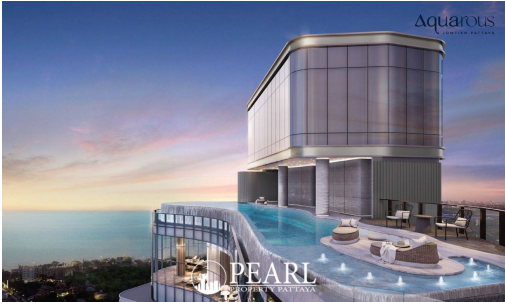

Aquarous Jomtien Pattaya

Pattaya, Jomtien, Thailand

Reference: 7936

฿5,260,000

1 Bedrooms

0 Bathrooms

Condo

Property Description

Aquarous Jomtien Pattaya: Your Coastal Sanctuary

Welcome to Aquarous Jomtien Pattaya, where luxurious living meets the tranquil charm of Jomtien Beach. Our high-rise condominium complex offers a unique blend of modern elegance and breathtaking ocean views, creating an ideal haven for relaxation and connection.

Exceptional Amenities

At Aquarous, enjoy a wide range of amenities designed to enhance your lifestyle:

Infinity Pool: Take a dip while soaking in stunning sea vistas.

Fitness Center: Stay active with state-of-the-art equipment.

PROJECT TYPE: High-Rise Condominium (2 Buildings, 44 & 47 Storeys)

Stylish Living Spaces

Choose from a variety of thoughtfully designed units to suit your lifestyle:

1 Bedroom Superior: 34.70 - 37.65 sq.m.