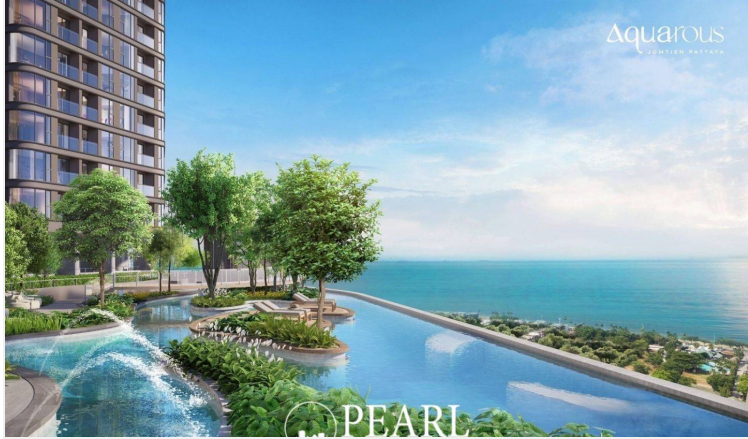

Aquarous Jomtien Pattaya: Your Coastal Sanctuary

Welcome to Aquarous Jomtien Pattaya, where luxurious living meets the tranquil charm of Jomtien Beach. Our high-rise condominium complex offers a unique blend of modern elegance and breathtaking ocean views, creating an ideal haven for relaxation and connection.

Exceptional Amenities

At Aquarous, enjoy a wide range of amenities designed to enhance your lifestyle:

Infinity Pool: Take a dip while soaking in stunning sea vistas.

Fitness Center: Stay active with state-of-the-art equipment.

2 Bedrooms Grand Executive Suite: Size varies.

3 Bedrooms Premier: Size varies.

3 Bedrooms Premier Suite: Size varies.

Penthouse: 115.50 - 315.90 sq.m.

Prime Location

Located just steps from the beautiful Jomtien Beach, Aquarous offers easy access to local attractions, dining, and entertainment. Explore vibrant markets, enjoy diverse cuisine, and embrace beachside activities—all within minutes of your home.

Community & Lifestyle

Become part of a thriving community that values connection and enjoyment. Engage in social events and outdoor activities that enrich your living experience.

Photo Gallery

Property Details