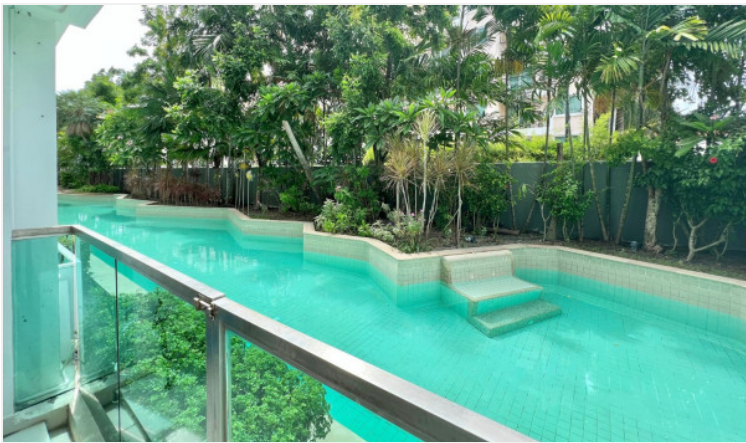

Amazon Residence - 1 Bed 1 Bath Pool View (1st floor)

Pattaya, Bang Lamung, Thailand

Reference: 23795

฿2,500,000

1 Bedrooms

1 Bathrooms

Condo

Property Description

Amazon Residence is a modern condominium developed by Matrix. It is a low-rise condominium project that comprises 4 buildings, 8 floors, and 795 units. It is located in a quiet and peaceful area of Jomtien which is approximately 1 km. to Jomtien Beach and 1.5 km. to Sukhumvit Road. This room has a space of 45 sqm., giving a fully furnished unit with a pool view from the 1st floor. This is a place where you can enjoy your peaceful relaxation and leisure. The project also comforts you with facilities including a large swimming pool, lush tropical garden, children's area, fitness center, and restaurant. The unit is for sale in Foreign name ownership

Photo Gallery

Property Details

- **Property Type:** Condo
- **Location:** Pattaya, Bang Lamung, Thailand
- **Internal Area:** 45m²
- **Price:** ฿2,500,000
- **Bedrooms:** 1
- **Bathrooms:** 1

Property Features