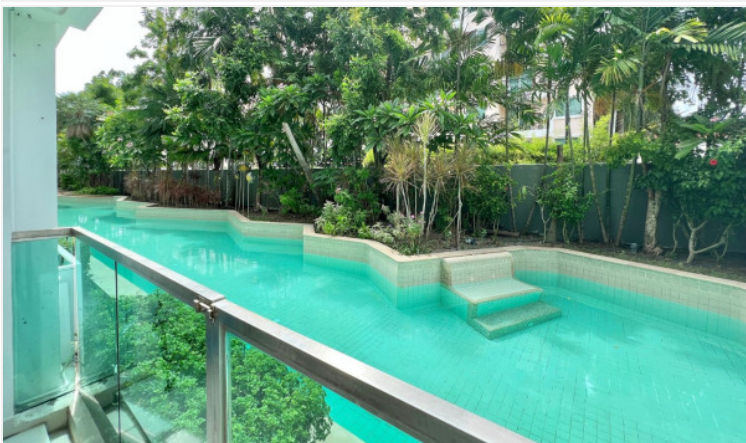

Amazon Residence - 1 Bed 1 Bath Pool View (1st floor)

Pattaya, Bang Lamung, Thailand

Reference: 23795

฿2,500,000

1 Bedrooms

1 Bathrooms

Condo

Property Description

Amazon Residence is a modern condominium developed by Matrix. It is a low-rise condominium project that comprises 4 buildings, 8 floors, and 795 units. It is located in a quiet and peaceful area of Jomtien which is approximately 1 km. to Jomtien Beach and 1.5 km. to Sukhumvit Road. This room has a space of 45 sqm., giving a fully furnished unit with a pool view from the 1st floor. This is a place where you can enjoy your peaceful relaxation and leisure. The project also comforts you with facilities including a large swimming pool, lush tropical garden, children's area, fitness center, and restaurant. The unit is for sale in Foreign name ownership

Photo Gallery

Property Details

- **Property Type:** Condo
- **Location:** Pattaya, Bang Lamung, Thailand
- **Internal Area:** 45m²
- **Land Area:** 45m²
- **Price:** **฿2,500,000**
- **Bedrooms:** 1
- **Bathrooms:** 1

Property Features

- Security
- Swimming Pool
- Air Conditioning
- Balcony
- Car Park
- Electricity
- Integral Kitchen
- Alarm
- Lift

Location

Google

Map data ©2025