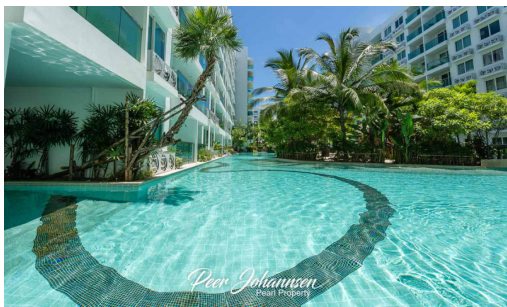

Amazon Residence - 1 Bed 1 Bath City View (6th floor)

Pattaya, Jomtien, Thailand

Reference: 12225

฿1,350,000

1 Bedrooms

1 Bathrooms

Condo

Property Description

Amazon Residence is a modern condominium developed by Matrix. It is a low-rise condominium project that comprises 4 buildings, 8 floors, and 795 units. It is located in a quiet and peaceful area of Jomtien which is approximately 1 km. to Jomtien Beach and 1.5 km. to Sukhumvit Road. This room has a space of 35 sqm., giving a fully furnished unit with a nice view of Pattaya City from the 3rd floor. This is a place where you can enjoy your peaceful relaxation and leisure. The project also comforts you with facilities including a large swimming pool, lush tropical garden, children's area, fitness center, and restaurant.

Photo Gallery

Property Details

- **Property Type:** Condo
- **Location:** Pattaya, Jomtien, Thailand
- **Internal Area:** 35m²
- **Land Area:** 0m²
- **Price:** **฿1,350,000**
- **Bedrooms:** 1
- **Bathrooms:** 1