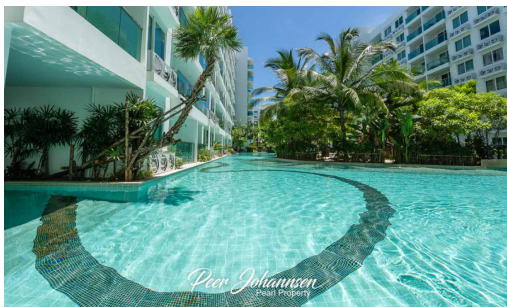

Amazon Residence - 1 Bed 1 Bath City View (6th floor)

Pattaya, Bang Lamung, Thailand

Reference: 12225

฿1,350,000

1 Bedrooms

1 Bathrooms

Condo

Property Description

Amazon Residence is a modern condominium developed by Matrix. It is a low-rise condominium project that comprises 4 buildings, 8 floors, and 795 units. It is located in a quiet and peaceful area of Jomtien which is approximately 1 km. to Jomtien Beach and 1.5 km. to Sukhumvit Road. This room has a space of 35 sqm., giving a fully furnished unit with a nice view of Pattaya City from the 3rd floor. This is a place where you can enjoy your peaceful relaxation and leisure. The project also comforts you with facilities including a large swimming pool, lush tropical garden, children's area, fitness center, and restaurant.

Photo Gallery

Property Details

- **Property Type:** Condo
- **Location:** Pattaya, Bang Lamung, Thailand
- **Internal Area:** 35m²
- **Land Area:** 35m²
- **Price:** **฿1,350,000**
- **Bedrooms:** 1
- **Bathrooms:** 1