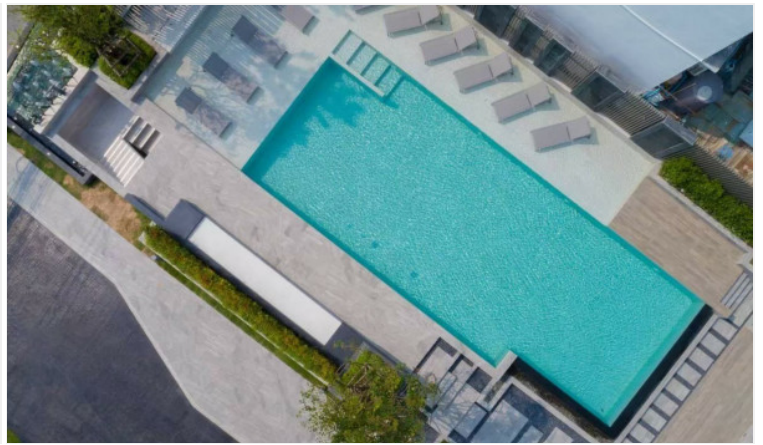

# Property Description

Embracing the luxurious feeling with the AERAS project located at Jomtien Beach Road, a perfect balance between the beachfront serenity and the vibrant life of urban living. Master 1 Bed 1 Baht 68.3 sq.m., fully fitted is available, including a sky lounge, skyline beach club with infinity pool, fitness, games rooms, kids room, library, outdoor mini basketball court, business room, beachfront swimming pool, etc.

# Photo Gallery