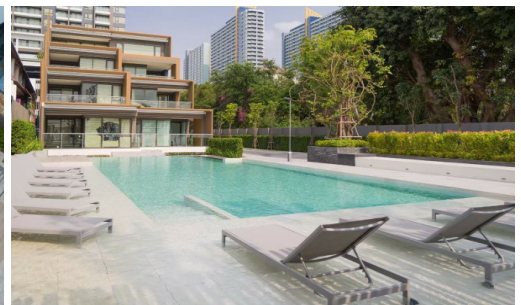

Aeras -1 Bed - 1 Bath

Pattaya, Jomtien, Thailand

Reference: 4533

฿4,990,000

1 Bedrooms

1 Bathrooms

Condo