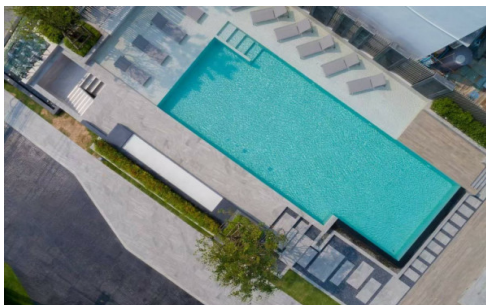

1 Bathrooms