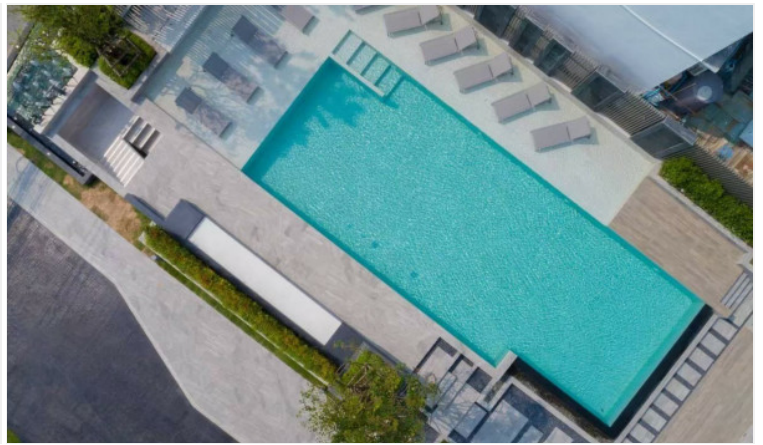

Embracing the luxurious feeling with the AERAS project located at Jomtien Beach Road, a perfect balance between the beachfront serenity and the vibrant life of urban living. Master 1 Bed 1 Baht 68.3 sq.m., fully fitted is available, including a sky lounge, skyline beach club with infinity pool, fitness, games rooms, kids room, library, outdoor mini basketball court, business room, beachfront swimming pool, etc.

Photo Gallery

Property Details

- **Property Type:** Condo
- **Location:** Pattaya, Jomtien, Thailand
- **Internal Area:** 68.3m²
- **Land Area:** 0m²
- **Price:** ฿4,990,000
- **Bedrooms:** 1
- **Bathrooms:** 1

Property Features

- Security
- Gym
- Swimming Pool

Location