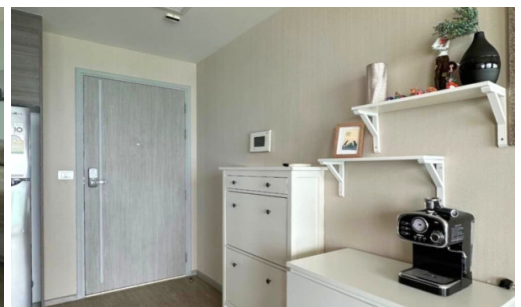

Aeras - 1 Bed 1 Bath Sea View (32nd Floor)

Pattaya, Jomtien, Thailand

Reference: 25011

฿7,350,000

Condo