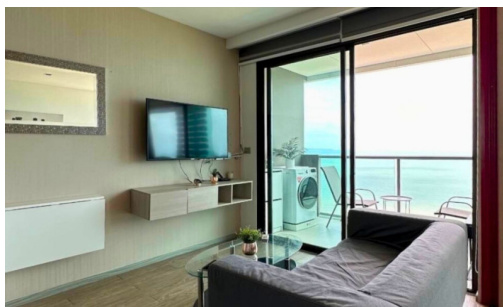

Aeras - 1 Bed 1 Bath Sea View (32nd Floor)

Pattaya, Jomtien, Thailand

Reference: 25011

฿7,350,000

1 Bedrooms

1 Bathrooms

Condo

Property Description

Embracing the luxurious feeling with the AERAS project located at Jomtien Beach Road, a perfect balance between the beachfront serenity and the vibrant life of urban living. This 1 bedroom 1 bathroom is situated on the 32nd floor offering 47 sq.m. of living space. It comes fully furnished with European kitchen, a dining area, and living area. The facilities including a sky lounge, skyline beach club with infinity pool, fitness, games rooms, kids room, library, outdoor mini basketball court, business room, beachfront swimming pool.

Photo Gallery

Property Details

- **Property Type:** Condo
- **Location:** Pattaya, Jomtien, Thailand
- **Internal Area:** 47m²
- **Land Area:** 0m²
- **Price:** ฿7,350,000
- **Bedrooms:** 1
- **Bathrooms:** 1