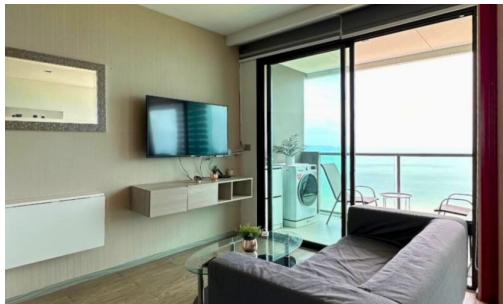

Aeras - 1 Bed 1 Bath Sea View (32nd Floor)

Pattaya, Jomtien, Thailand

Reference: 25011

฿7,350,000

1 Bedrooms

1 Bathrooms

Condo

Property Description

Embracing the luxurious feeling with the AERAS project located at Jomtien Beach Road, a perfect balance between the beachfront serenity and the vibrant life of urban living. This 1 bedroom 1 bathroom is situated on the 32nd floor offering 47 sq.m. of living space. It comes fully furnished with European kitchen, a dining area, and living area. The facilities including a sky lounge, skyline beach club with infinity pool, fitness, games rooms, kids room, library, outdoor mini basketball court, business room, beachfront swimming pool.

Photo Gallery

Property Details

- **Property Type:** Condo
- **Location:** Pattaya, Jomtien, Thailand
- **Internal Area:** 47m²
- **Land Area:** 0m²
- **Price:** ฿7,350,000
- **Bedrooms:** 1
- **Bathrooms:** 1