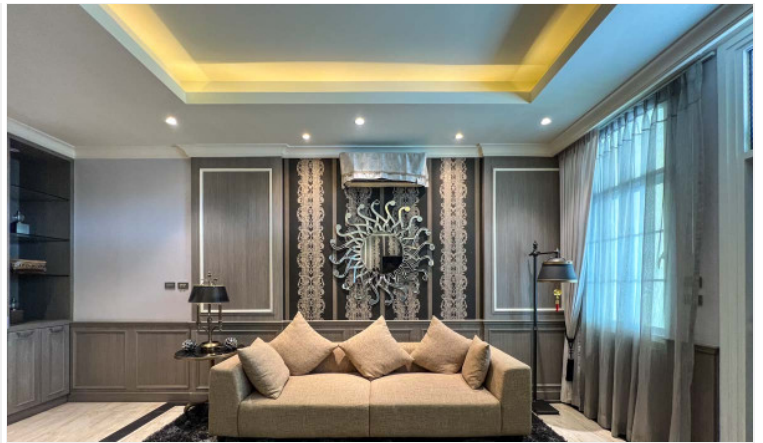

Property Description

---

888 Villas Park is a 3-story townhome which is created under the concept 'Think London - a home paralleled to those that the wealthy enjoy in South Kensington or Sloane Street.' The project is the new largest inner-city resort-style townhome designed in a contemporary style blending with western architecture. It offers a luxury-friendly eco-lifestyle, high-quality furniture and materials, and solar energy. 888 Villas Park is situated in Central Pattaya which reaches various attractions at ease. Key features and amenities are offered in abundance including a lagoon-style swimming pool and waterfalls, tropical garden, all-day dining, lobby lounge, health center, sauna, kids club, and library to comfort your best living experience.

Photo Gallery