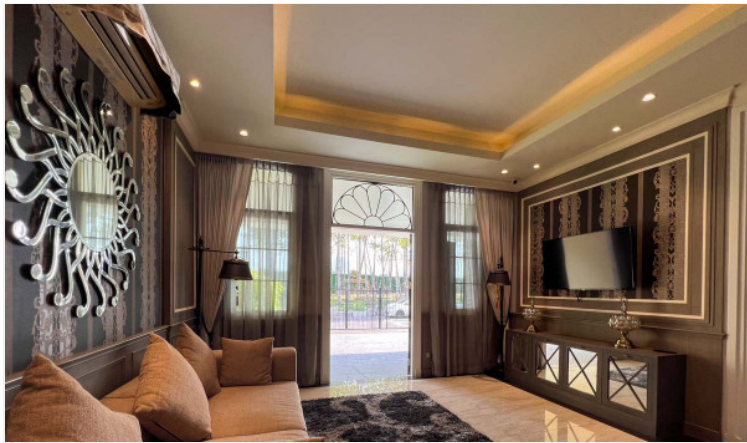

Property Description

---

888 Villas Park is a 3-story townhome which is created under the concept 'Think London - a home paralleled to those that the wealthy enjoy in South Kensington or Sloane Street.' The project is the new largest inner-city resort-style townhome designed in a contemporary style blending with western architecture. It offers a luxury-friendly eco-lifestyle, high-quality furniture and materials, and solar energy. 888 Villas Park is situated in Central Pattaya which reaches various attractions at ease. Key features and amenities are offered in abundance including a lagoon-style swimming pool and waterfalls, tropical garden, all-day dining, lobby lounge, health center, sauna, kids club, and library to comfort your best living experience.

Photo Gallery