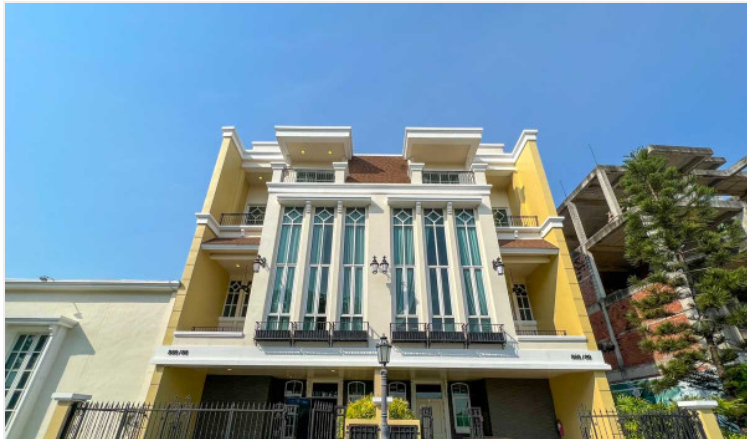

Property Description

---

888 Villas Park is a 3-story townhome which is created under the concept 'Think London - a home paralleled to those that the wealthy enjoy in South Kensington or Sloane Street.' The project is the new largest inner-city resort-style townhome designed in a contemporary style blending with western architecture. It offers a luxury-friendly eco-lifestyle, high-quality furniture and materials, and solar energy. 888 Villas Park is situated in Central Pattaya which reaches various attractions at ease. Key features and amenities are offered in abundance including a lagoon-style swimming pool and waterfalls, tropical garden, all-day dining, lobby lounge, health center, sauna, kids club, and library to comfort your best living experience.

Photo Gallery