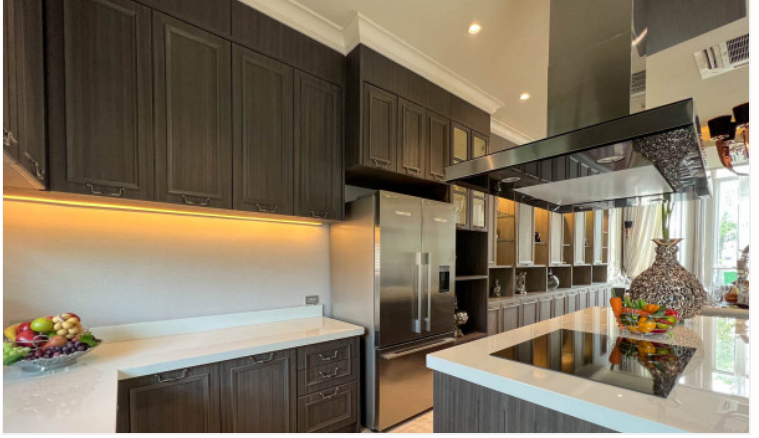

# Property Description

---

888 Villas Park is a 3-story townhome which is created under the concept 'Think London - a home paralleled to those that the wealthy enjoy in South Kensington or Sloane Street.' The project is the new largest inner-city resort-style townhome designed in a contemporary style blending with western architecture. It offers a luxury-friendly eco-lifestyle, high-quality furniture and materials, and solar energy. 888 Villas Park is situated in Central Pattaya which reaches various attractions at ease. Key features and amenities are offered in abundance including a lagoon-style swimming pool and waterfalls, tropical garden, all-day dining, lobby lounge, health center, sauna, kids club, and library to comfort your best living experience.

# Photo Gallery

---