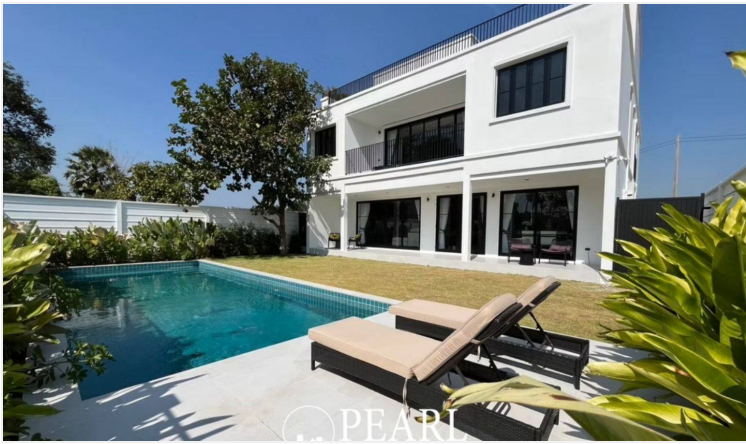

PEARL

PEARL

PEARL

PEARL

PEARL

PEARL

PEARL

PEARL