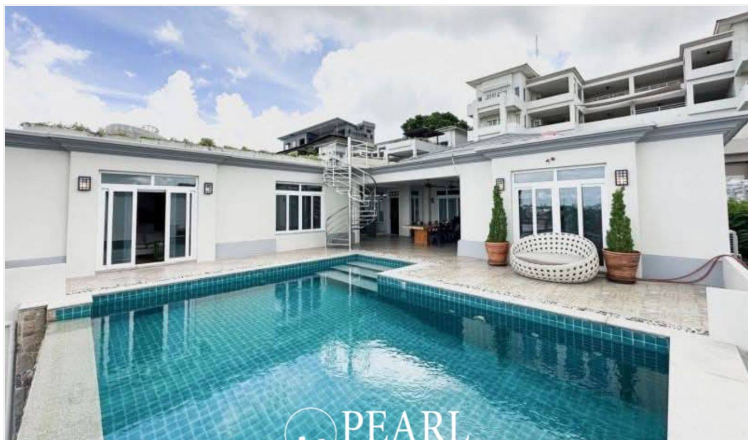

Property Description

Pearl Property proudly presents a luxurious pool villa in the prestigious Siam Royal View project, located on Khao Talo, Pattaya. This stunning villa offers 480 sqm of living space on a 548 sqm plot of land, featuring:

5 spacious bedrooms

6 modern bathrooms

Separate maid's room

Fully equipped European kitchen

Private swimming pool

Parking space for 2 cars

Fully furnished and move-in ready

The home is situated in a secure gated community with wide roads and beautifully maintained green spaces, all complemented by 24-hour security. Residents also have access to a communal swimming pool and additional parking.

Conveniently located, the villa offers easy access to central Pattaya within just 10-15 minutes by car. This prime location combines privacy and comfort with the convenience of city living.

With its contemporary design and high-end amenities, this villa is the perfect choice for those seeking a premium residence in Pattaya.

Contact us today to schedule a viewing or for more information about this exceptional property.

Photo Gallery