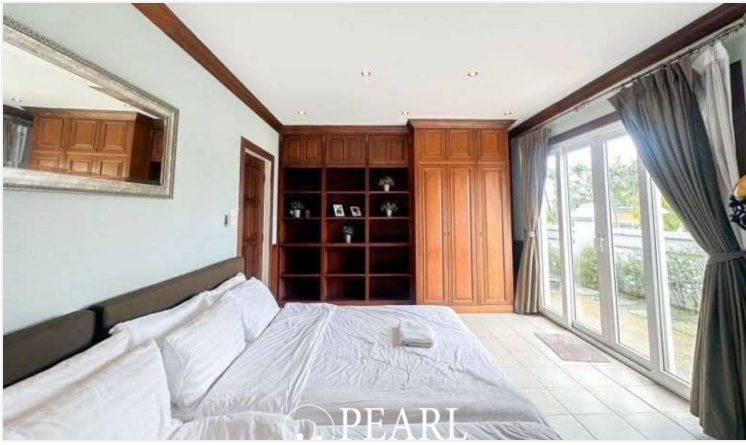

Siam Royal View - Luxury Villa In Pattaya

5 Bed 6 Bath

Muang Pattaya, Thailand
Reference: 8532

฿49,000,000

5 Bedrooms

6 Bathrooms

Villa

Property Description

Pearl Property proudly presents a luxurious pool villa in the prestigious Siam Royal View project, located on Khao Talo, Pattaya. This stunning villa offers 480 sqm of living space on a 548 sqm plot of land, featuring:

5 spacious bedrooms

6 modern bathrooms

Separate maid's room

Fully equipped European kitchen

Private swimming pool

Parking space for 2 cars

Fully furnished and move-in ready

The home is situated in a secure gated community with wide roads and beautifully maintained green spaces, all complemented by 24-hour security. Residents also have access to a communal swimming pool and additional parking.

Contact us today to schedule a viewing or for more information about this exceptional property.

Photo Gallery

Property Details

- **Property Type:** Villa
- **Location:** Muang Pattaya, Thailand
- **Internal Area:** 480m²
- **Land Area:** 548m²
- **Price:** ฿49,000,000
- **Bedrooms:** 5
- **Bathrooms:** 6