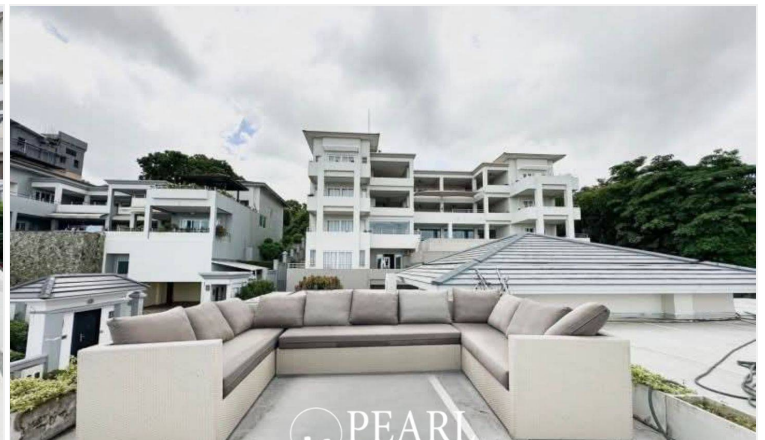

Property Description

Pearl Property proudly presents a luxurious pool villa in the prestigious Siam Royal View project, located on Khao Talo, Pattaya. This stunning villa offers 480 sqm of living space on a 548 sqm plot of land, featuring:

5 spacious bedrooms

6 modern bathrooms

Separate maid's room

Fully equipped European kitchen

Private swimming pool

Parking space for 2 cars

Fully furnished and move-in ready

The home is situated in a secure gated community with wide roads and beautifully maintained green spaces, all complemented by 24-hour security. Residents also have access to a communal swimming pool and additional parking.

Conveniently located, the villa offers easy access to central Pattaya within just 10-15 minutes by car. This prime location combines privacy and comfort with the convenience of city living.

With its contemporary design and high-end amenities, this villa is the perfect choice for those seeking a premium residence in Pattaya.

Contact us today to schedule a viewing or for more information about this exceptional property.

Photo Gallery